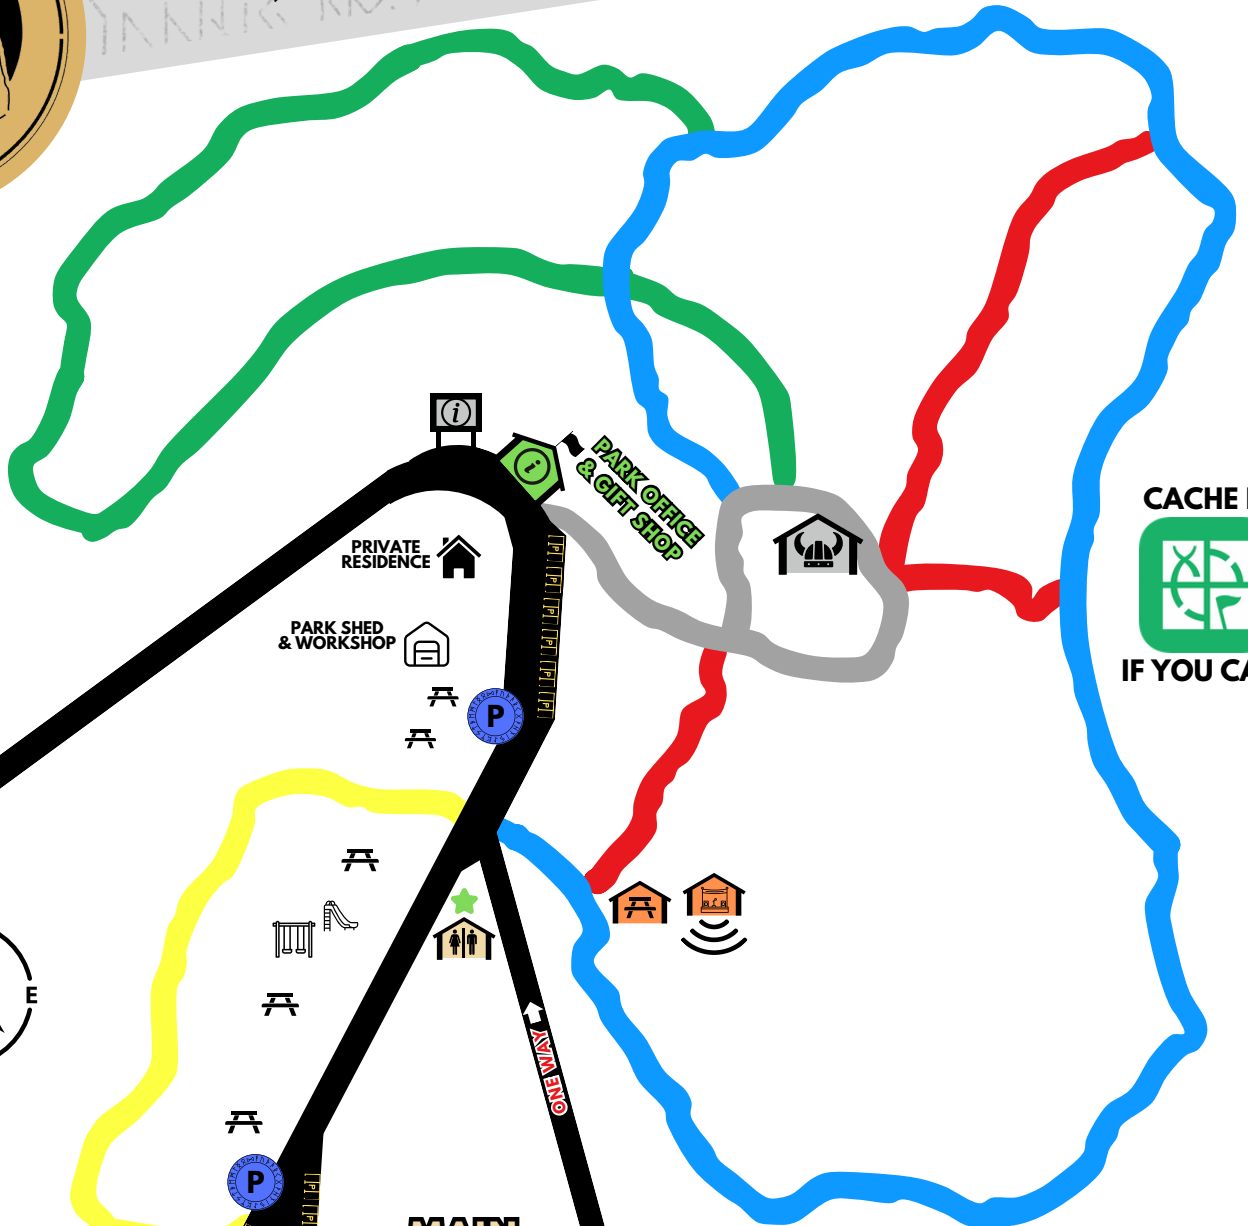

Heavener Runestone Park
 18365 Runestone Road
 Heavener, OK 74937-7493

DONATE TODAY!

CACHE IT

IF YOU CAN!

MAP LEGEND

- Park Information
- Parking
- Gift Shop and Park Office
- Restrooms
- Community Building
- Amphitheater
- Picnic Pavilion
- Runestone Exhibit
- Educational Board
- Picnic Table
- Playground

MAIN CAMP GROUND

PARK TRAILS

- Distance:** 0.62 mile (3,300 ft)
Elevation Range: 815 ft - 1,071 ft
- Distance:** 0.49 mile (2,592 ft)
Elevation Range: 824 ft - 895 ft
- Distance:** 0.29 mile (1,515 ft)
Elevation Range: 987 ft - 1,061 ft
- Distance:** 0.25 mile (1,317 ft)*
Elevation Range: 882 ft - 1,015 ft

*Combined Distance of All Red Trail Segments

All trail distances and elevations are approximate.