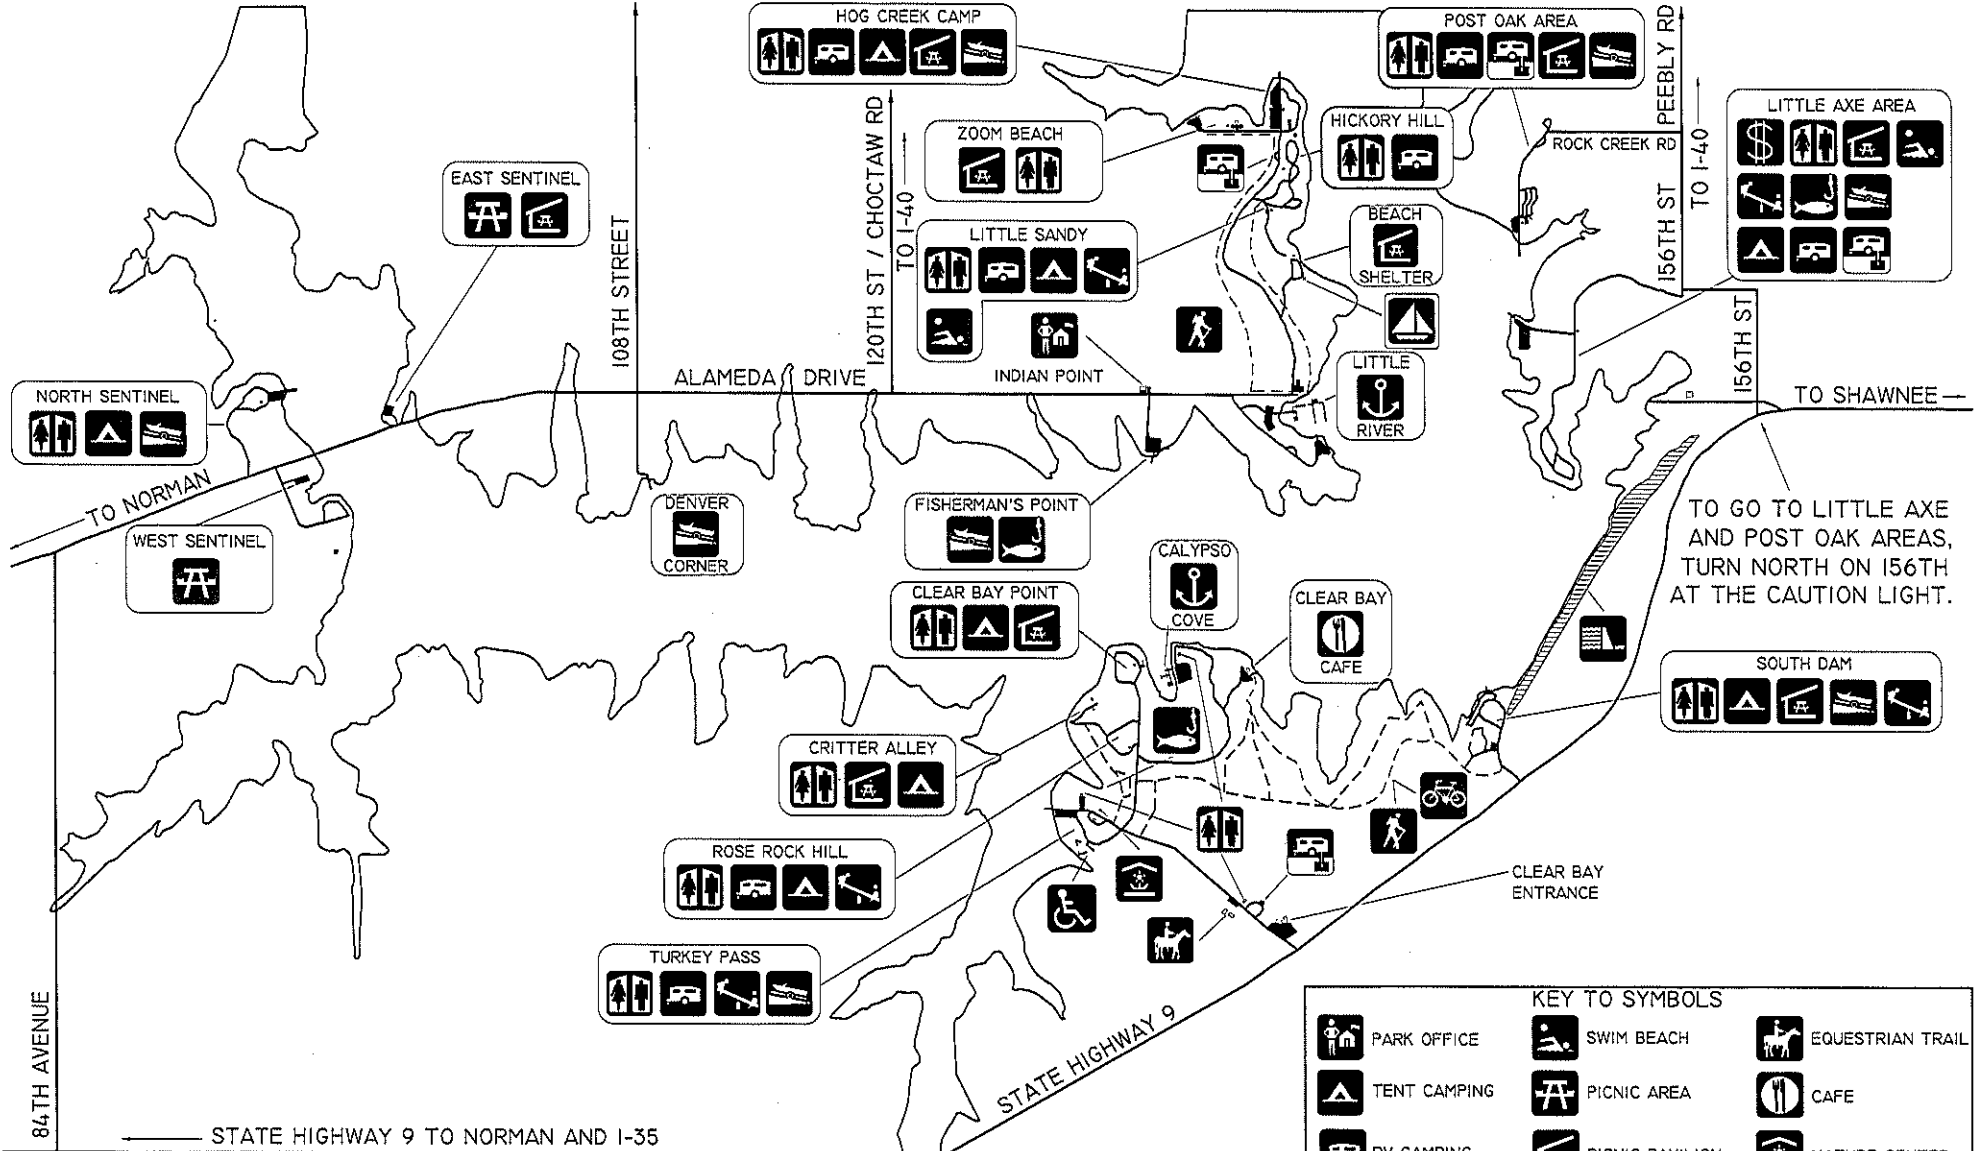

149TH ST (S. 19TH ST IN MOORE)

STELLA ROAD

TO GO TO LITTLE AXE AND POST OAK AREAS, TURN NORTH ON 156TH AT THE CAUTION LIGHT.

# LAKE THUNDERBIRD STATE PARK

KEY TO SYMBOLS					
	PARK OFFICE		SWIM BEACH		EQUESTRIAN TRAIL
	TENT CAMPING		PICNIC AREA		CAFE
	RV CAMPING		PICNIC PAVILION		NATURE CENTER
	RV DUMP STATION		COMFORT STATION		HIKING TRAIL
	LAKE THUNDERBIRD AQUATIC TRAINING CENTER		PLAYGROUP		BICYCLE TRAIL
	ASSIGNED AREA FEE		BOAT RAMP		ACCESSIBLE TRAIL
	MARINA		FISHING PIER		DAM