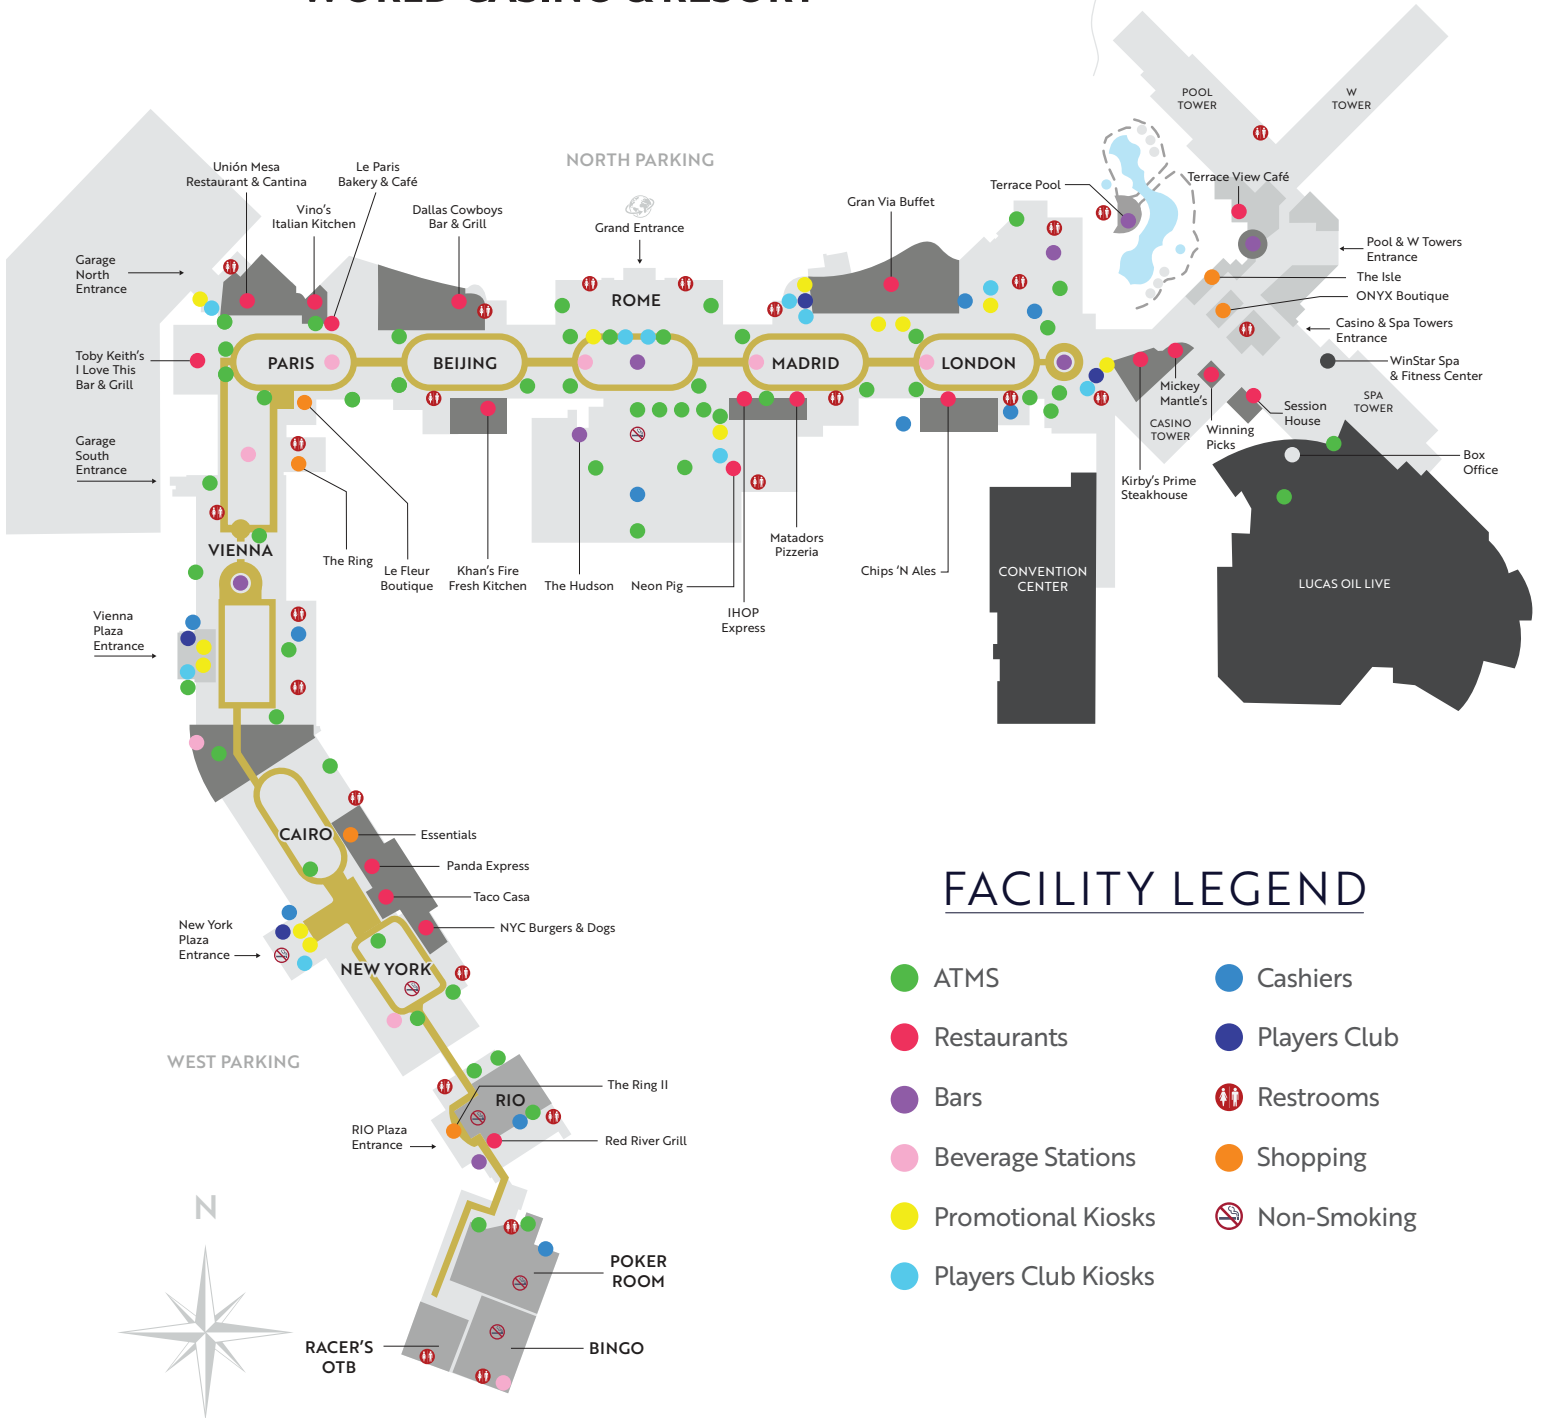

## WORLD CASINO & RESORT®

I-35 N • EXIT 1 • TX/OK BORDER  
 1.800.622.6317 | WINSTAR.COM