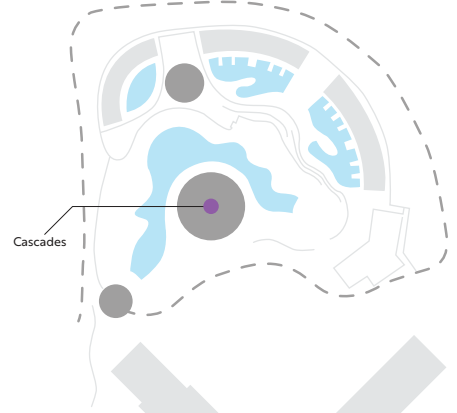

## WORLD CASINO & RESORT®

I-35 N • EXIT 1 • TX/OK BORDER  
 1.800.622.6317 | WINSTAR.COM