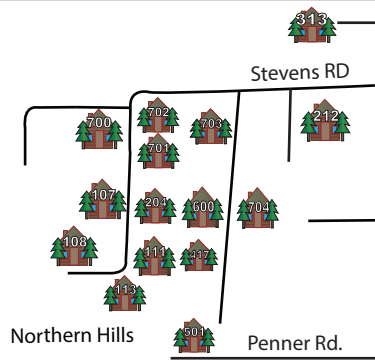

Beavers Bend Lodging

Cabins listed on this map are BBL cabins only and does not include lodging by other management companies.

- 101 - Beth
- 102 - Beau
- 103 - Ledgers Hideaway

- 201 - Julia's Cabin
- 202 - Bradley's Cabin
- 203 - Elyssa's Escape

- 301 - Grandma/pa Cabin
- 401 - Nick's Nature House

- 104 - Forever and a Day (BBVG)
- 107 - Whispering Woods
- 108 - Rendezvous Cabin
- 111 - Dream Time Retreat
- 113 - Chasing Fireflies
- 204 - Squirrel's Nest
- 211 - Hootin Hollow (BBVG)
- 212 - 4R Escape
- 218 - Sagewood (BBVG)
- 219 - Hickory Hill on the Pond (BBVG)
- 222 - Deer Creek Cabin (BBVG)

- 404 - Breckoma
- 405 - Wild West Lodge
- 406 - Talako Lodge
- 409 - Broken Boot
- 411 - Cowboy
- 412 - Four Leaf Clover (BBVG)
- 415 - The Great Escape (BBVG)
- 416 - A River Runs Through It
- 417 - Cabernet in the Wood

- 501 - FireWater Creek
- 504 - Simmer Down (BBVG)

- 600 - Red Cedar Lodge
- 601 - Geronimo (BBVG)
- 700 - Bronco Lodge
- 701 - Wisdom Creek
- 702 - As You Wish
- 703 - Dancing Rabbit
- 704 - Lazy Bear