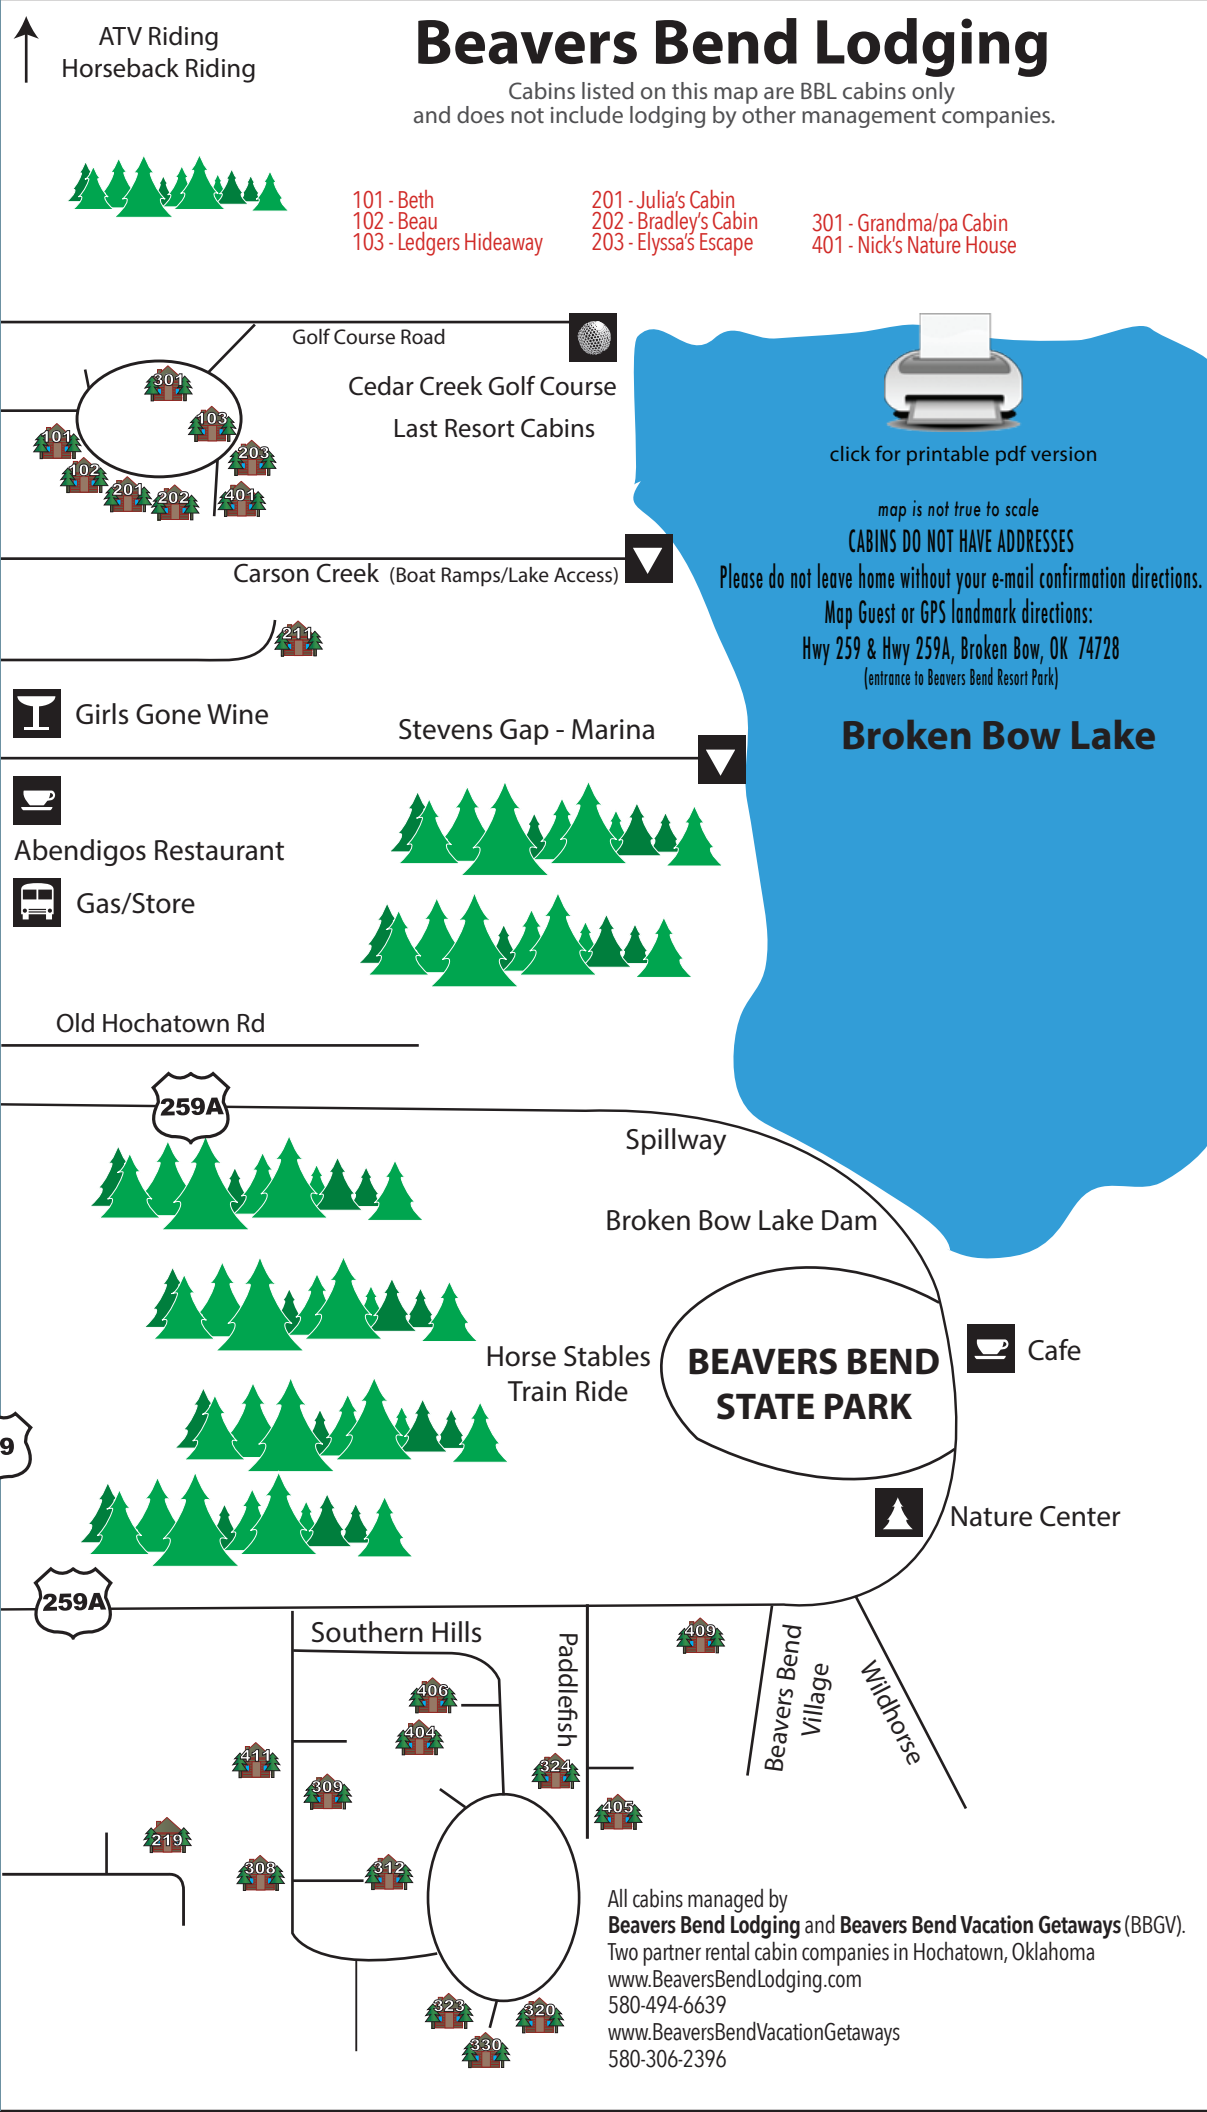

click for printable pdf version

map is not true to scale

CABINS DO NOT HAVE ADDRESSES

Please do not leave home without your e-mail confirmation directions.

Map Guest or GPS landmark directions:

Hwy 259 & Hwy 259A, Broken Bow, OK 74728

(entrance to Beavers Bend Resort Park)

Broken Bow Lake

BEAVERS BEND STATE PARK

Cafe

Nature Center

All cabins managed by **Beavers Bend Lodging** and **Beavers Bend Vacation Getaways (BBVG)**.

Two partner rental cabin companies in Hochatown, Oklahoma
www.BeaversBendLodging.com

580-494-6639

www.BeaversBendVacationGetaways

580-306-2396