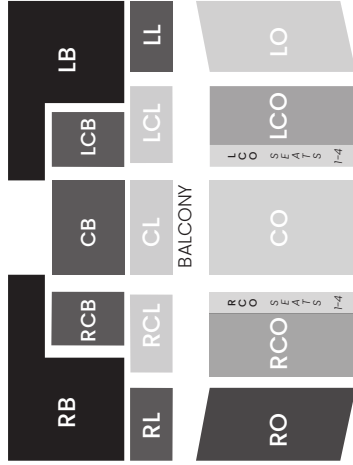

LAWTON PHILHARMONIC ORCHESTRA TICKETS ORDER FORM
2023-2024 Season Concert Series
580-531-5043 | lawtonphil.com

Name _____
Address _____
City _____
Phone(s) _____
E-mail _____

☐ Renew my current seats ☐ New Subscriber

Preferred seating section _____

Section first preference	No. of Seats	3 - Concert Package	Aug. 26	Feb. 24	Apr. 27	Total
CO-CL-RCL-LCL & seats 1-4 of RCO-LOO		$150	$50	$50	$50	
RCO-LOO		$105	$35	$35	$35	
RO-LO-CB-RCB LB-RE-LL		$75	$25	$25	$25	
RB-LB		$30	$10	$10	$10	
Price includes seating and programming.	ADDITIONAL DONATION					Sub-Total
						TOTAL DUE

METHOD OF PAYMENT

☐ Check (made payable to Lawton Philharmonic Orchestra)

☐ Credit or Debit Card

Card Number _____

Name on Card _____

Expiration Date _____ CV2 _____ Zip _____

Signature _____