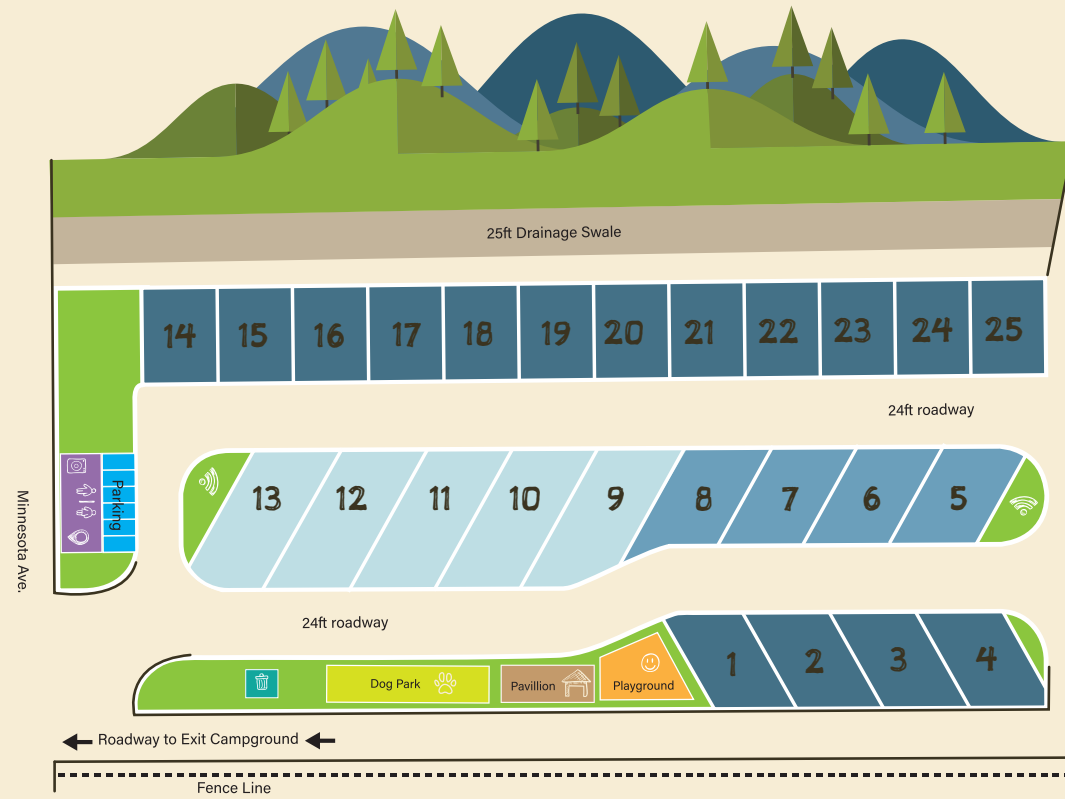

# Bell RV Village Map

## Map Legend

- OFFICE
- LAUNDRY
- WIFI
- PAVILLION
- BARK PARK
- PLAYGROUND
- DUMPSTER

## Types of Sites

- Back-In RV's (54 foot space)
- Pull Through RV's (54 foot space)
- Ultra Pull Through RV's (74 foot space)

## DIRECTIONS TO BELL RV VILLAGE