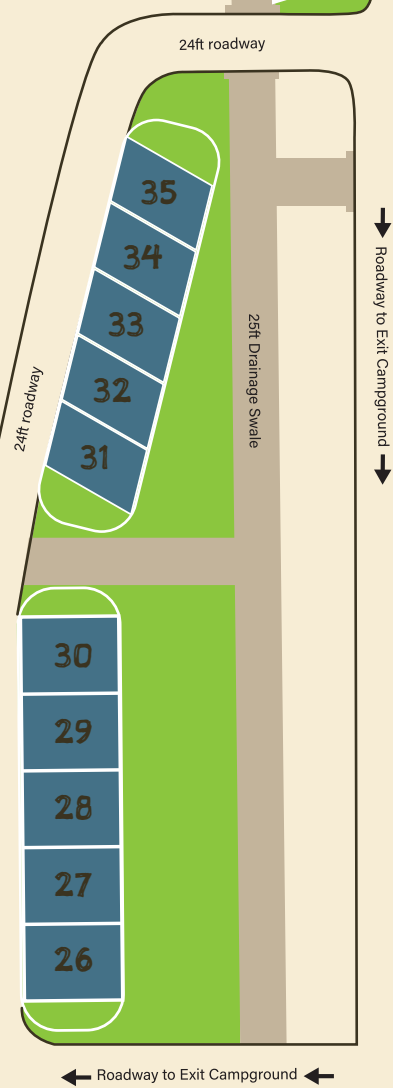

# Bell RV Village Map

## Map Legend

- OFFICE
- LAUNDRY
- WIFI
- PAVILLION
- BARK PARK
- PLAYGROUND
- DUMPSTER

## Types of Sites

- Back-In RV's (54 foot space)
- Pull Through RV's (54 foot space)
- Ultra Pull Through RV's (74 foot space)

## DIRECTIONS TO BELL RV VILLAGE