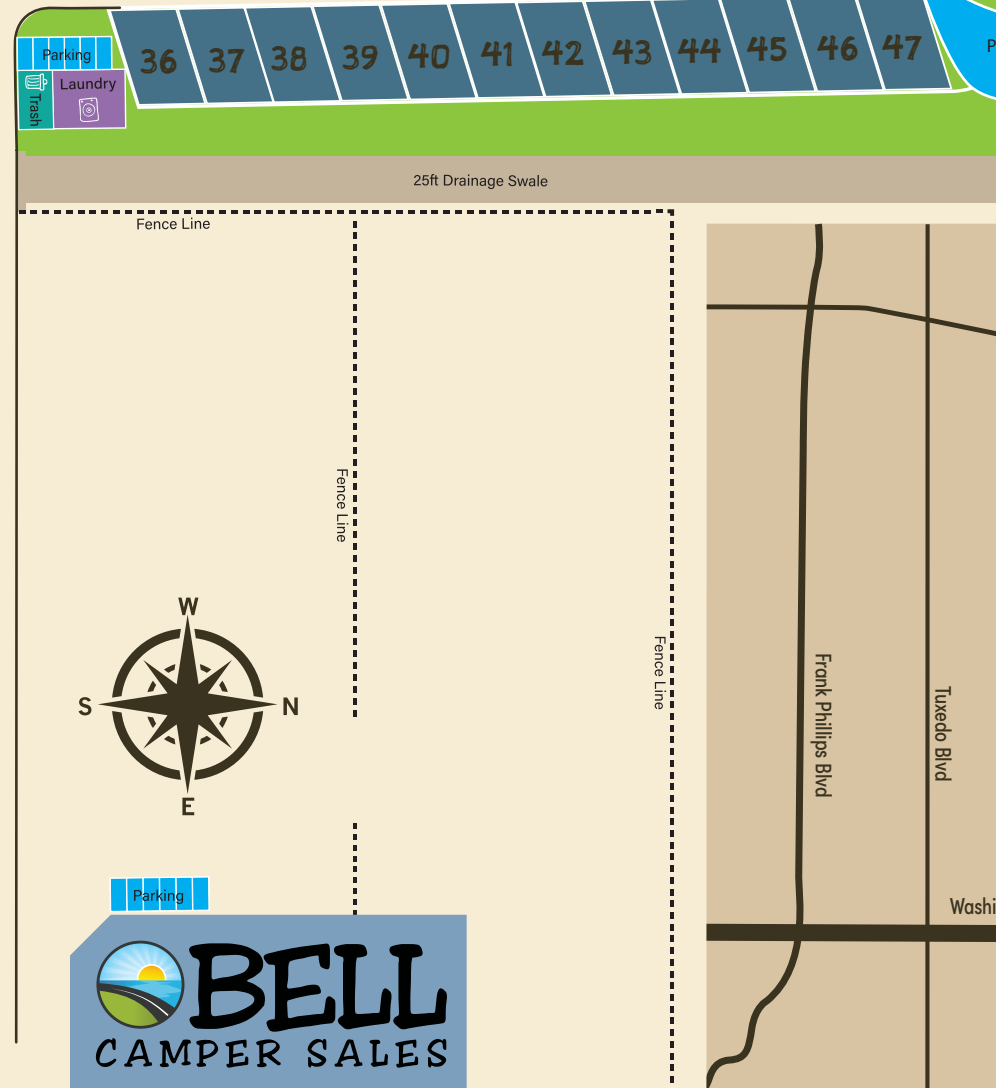

# Bell RV Village Map

## Map Legend

- OFFICE
- LAUNDRY
- WIFI
- PAVILLION
- BARK PARK
- PLAYGROUND
- DUMPSTER

## Types of Sites

- Back-In RV's (54 foot space)
- Pull Through RV's (54 foot space)
- Ultra Pull Through RV's (74 foot space)

## DIRECTIONS TO BELL RV VILLAGE