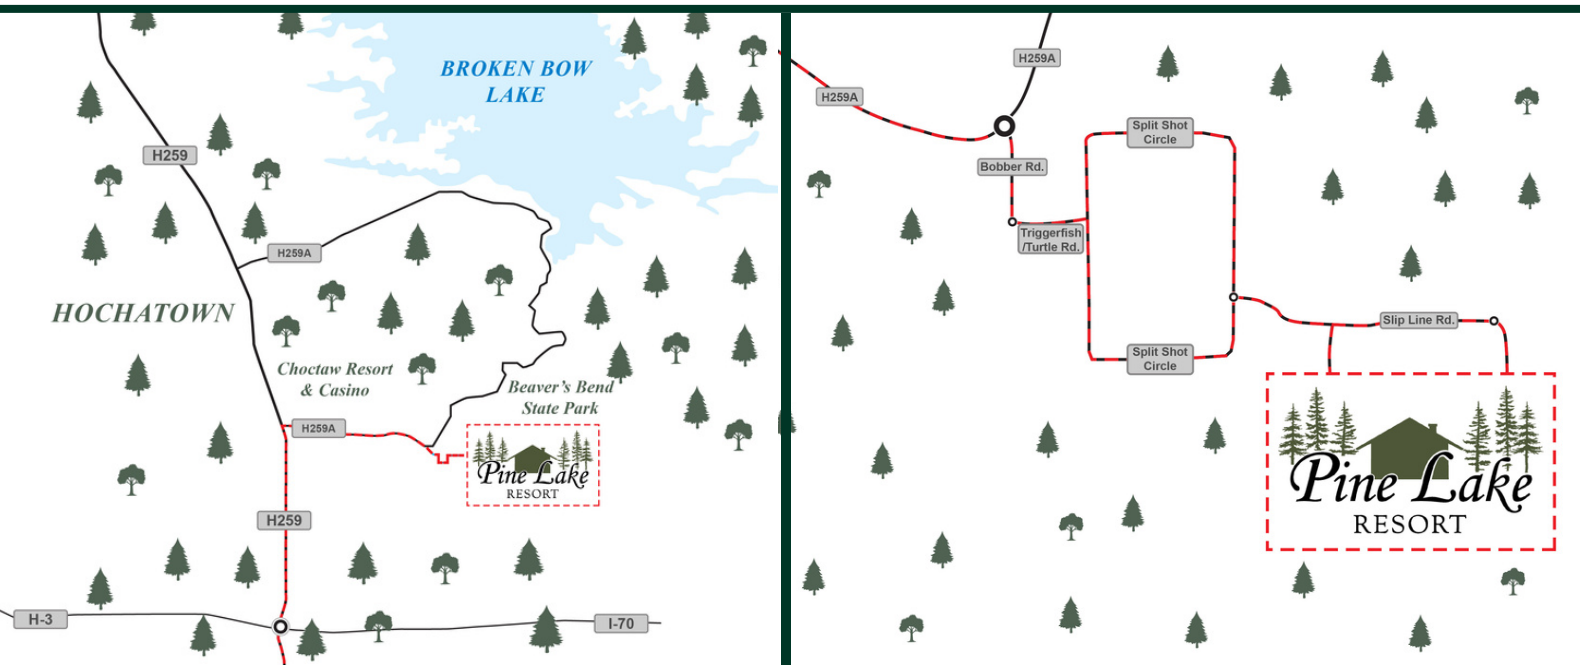

Pine Lake Resort

Driving Directions

- From Broken Bow, travel North on Highway 259
- Turn Right onto Highway 259A at the Beavers Bend State Park sign
- Heading East, travel ~1.8 miles, then turn right onto Bobber Rd heading South
- Turn left onto Triggerfish, then right onto Split Shot Cir
- Turn right onto Slip Line Rd, then right onto Cascading Creek Cir either the first or second entrance, dependent on your cabin location
- Use the Community Map below to guide you to your cabin

Pine Lake Resort Community Map