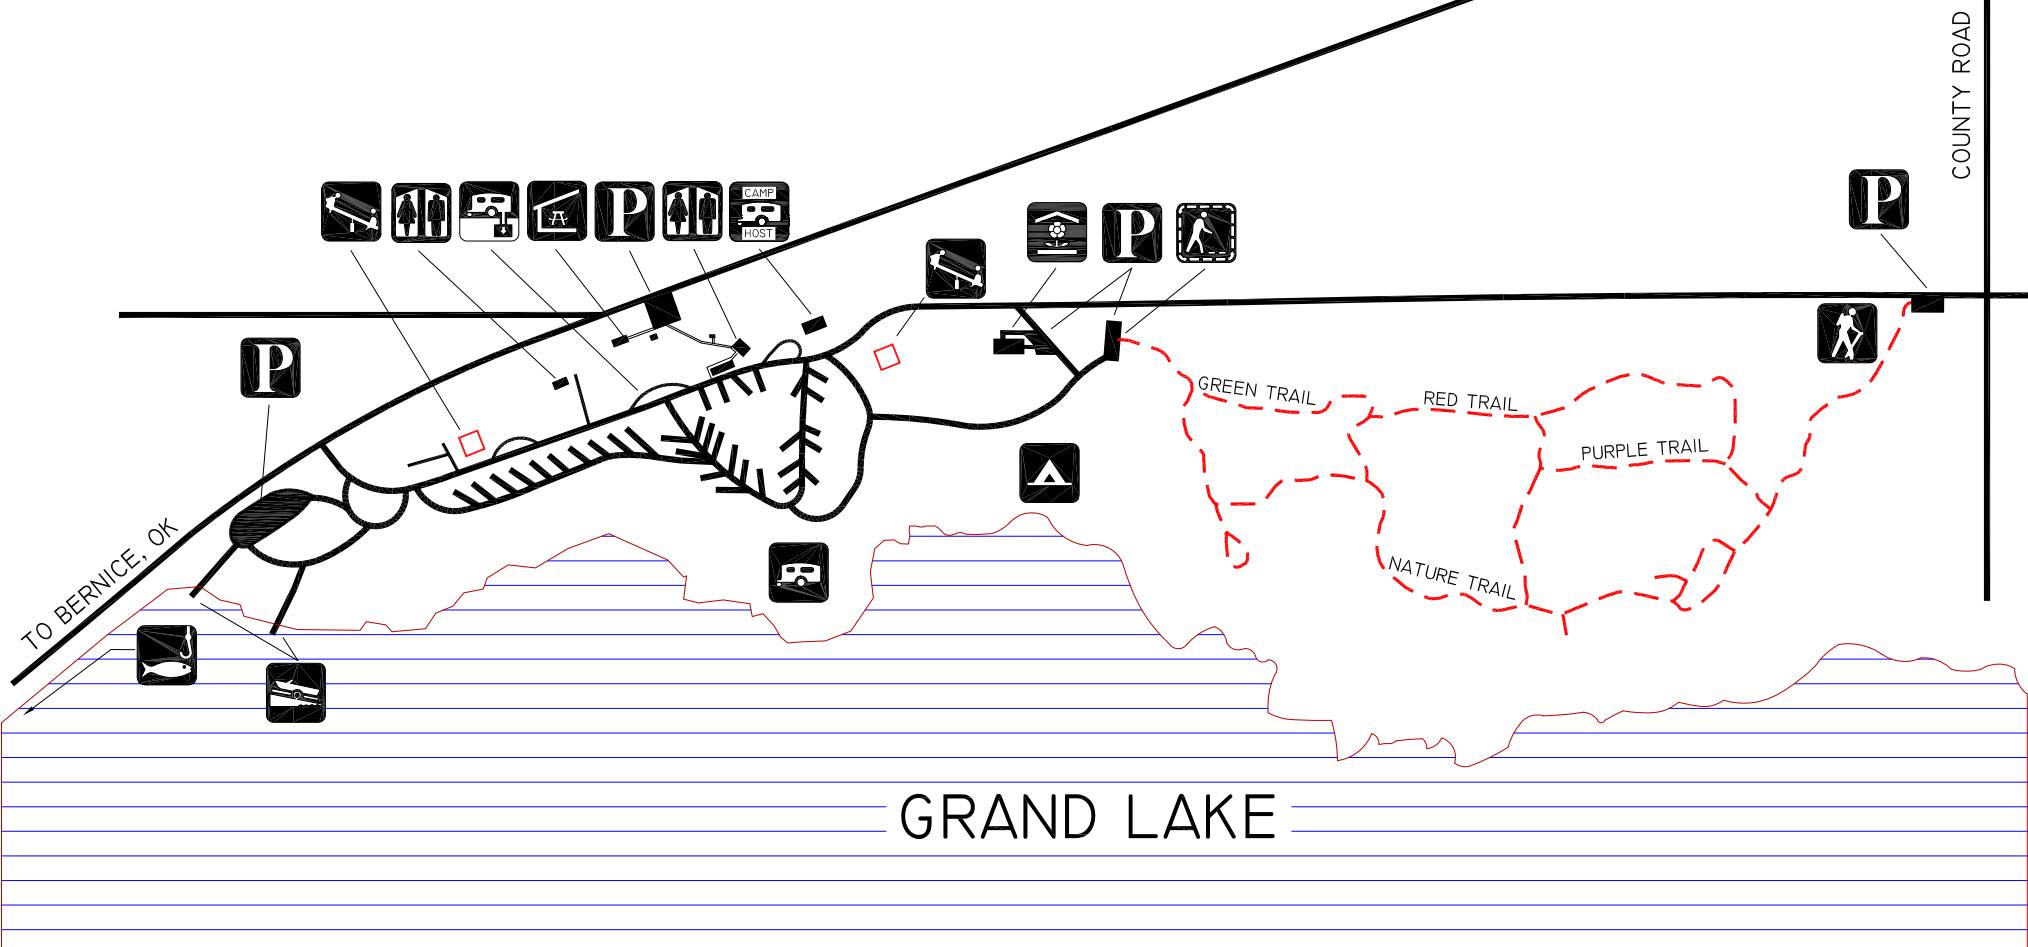

GRAND LAKE STATE PARK BERNICE AREA

GRAND LAKE

KEY TO SYMBOLS					
	NATURE CENTER		HIKING TRAIL		RV CAMPING
	COMFORT STATION		BOAT RAMP		RV DUMP STATION
	SHELTER		PLAYGROUND		TENT CAMPING
			FISHING PIER		CAMP HOST
			PARKING		TRAILHEAD