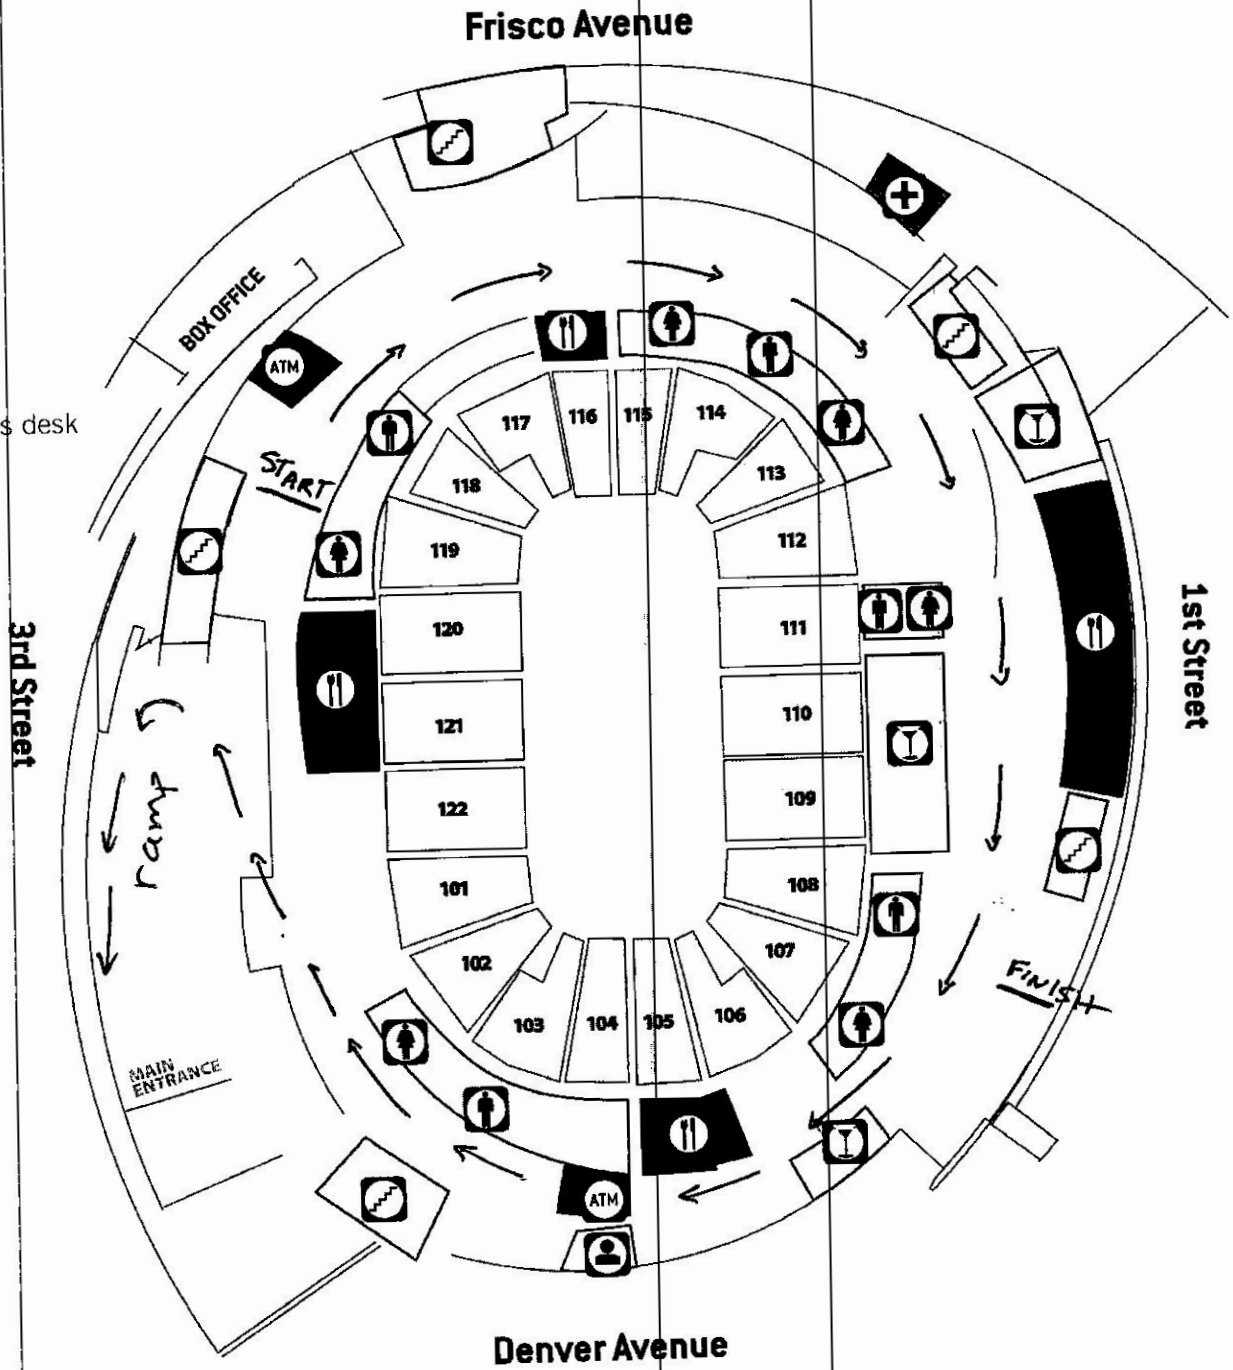

FUN RUN Arena Challenge Course Description

1. Lap around main level
2. Up ramp to upper level
3. Lap around upper level
4. Ramp down to main level
5. Lap around main level to Finish. Done!

① Lap around main level

- concessions
- bar
- restrooms
- stairs
- first aid
- seating
- box office
- atms
- guest services desk

- concessions
- bar
- restrooms
- stairs
- seating

-  concessions
-  bar
-  restrooms
-  stairs
-  first aid
-  seating
-  box office
-  ATMs
-  guest services desk