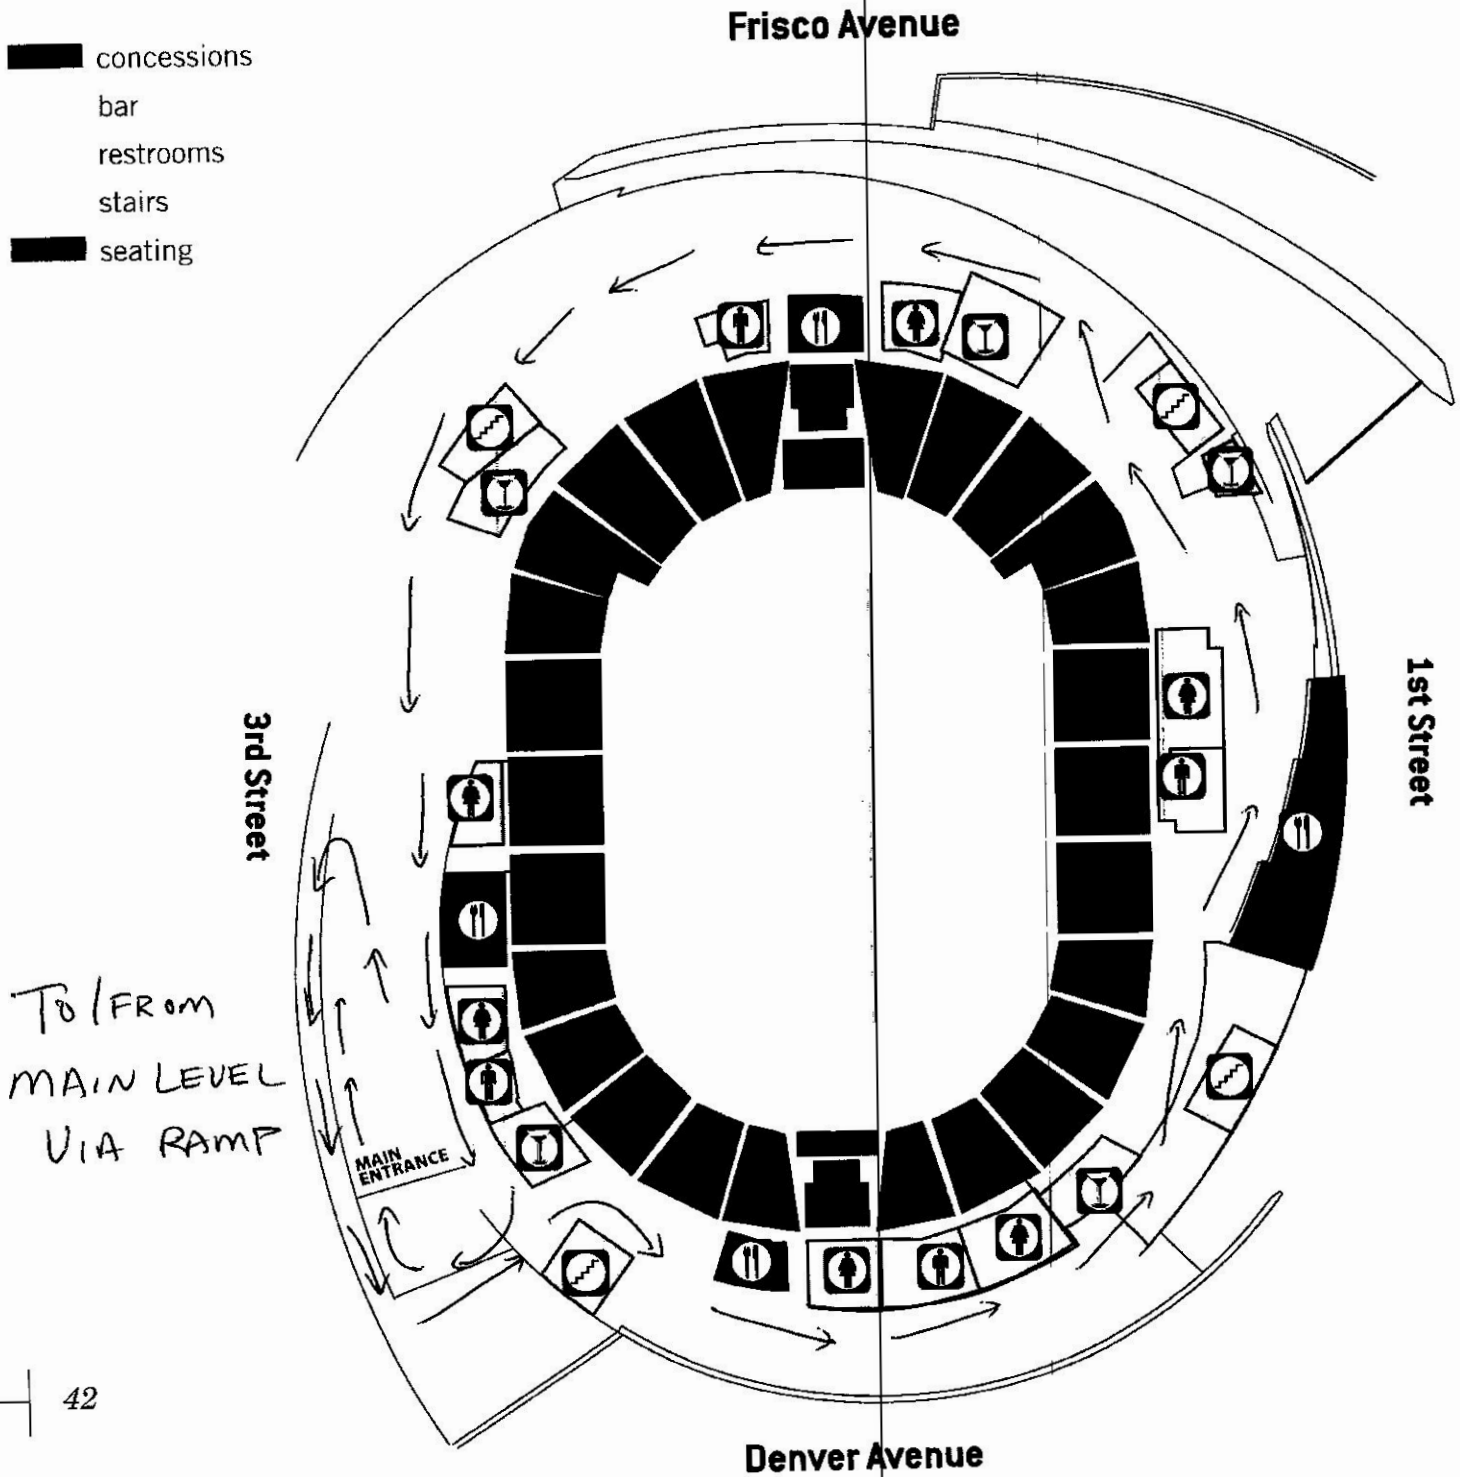

FUN RUN Arena Challenge Course Description

1. Lap around main level
2. Up ramp to upper level
3. Lap around upper level
4. Ramp down to main level
5. Lap around main level to Finish. Done!

① Lap around main level

- concessions
- bar
- restrooms
- stairs
- first aid
- seating
- box office
- atms
- guest services desk

- concessions
- bar
- restrooms
- stairs
- seating

-  concessions
-  bar
-  restrooms
-  stairs
-  first aid
-  seating
-  box office
-  ATMs
-  guest services desk