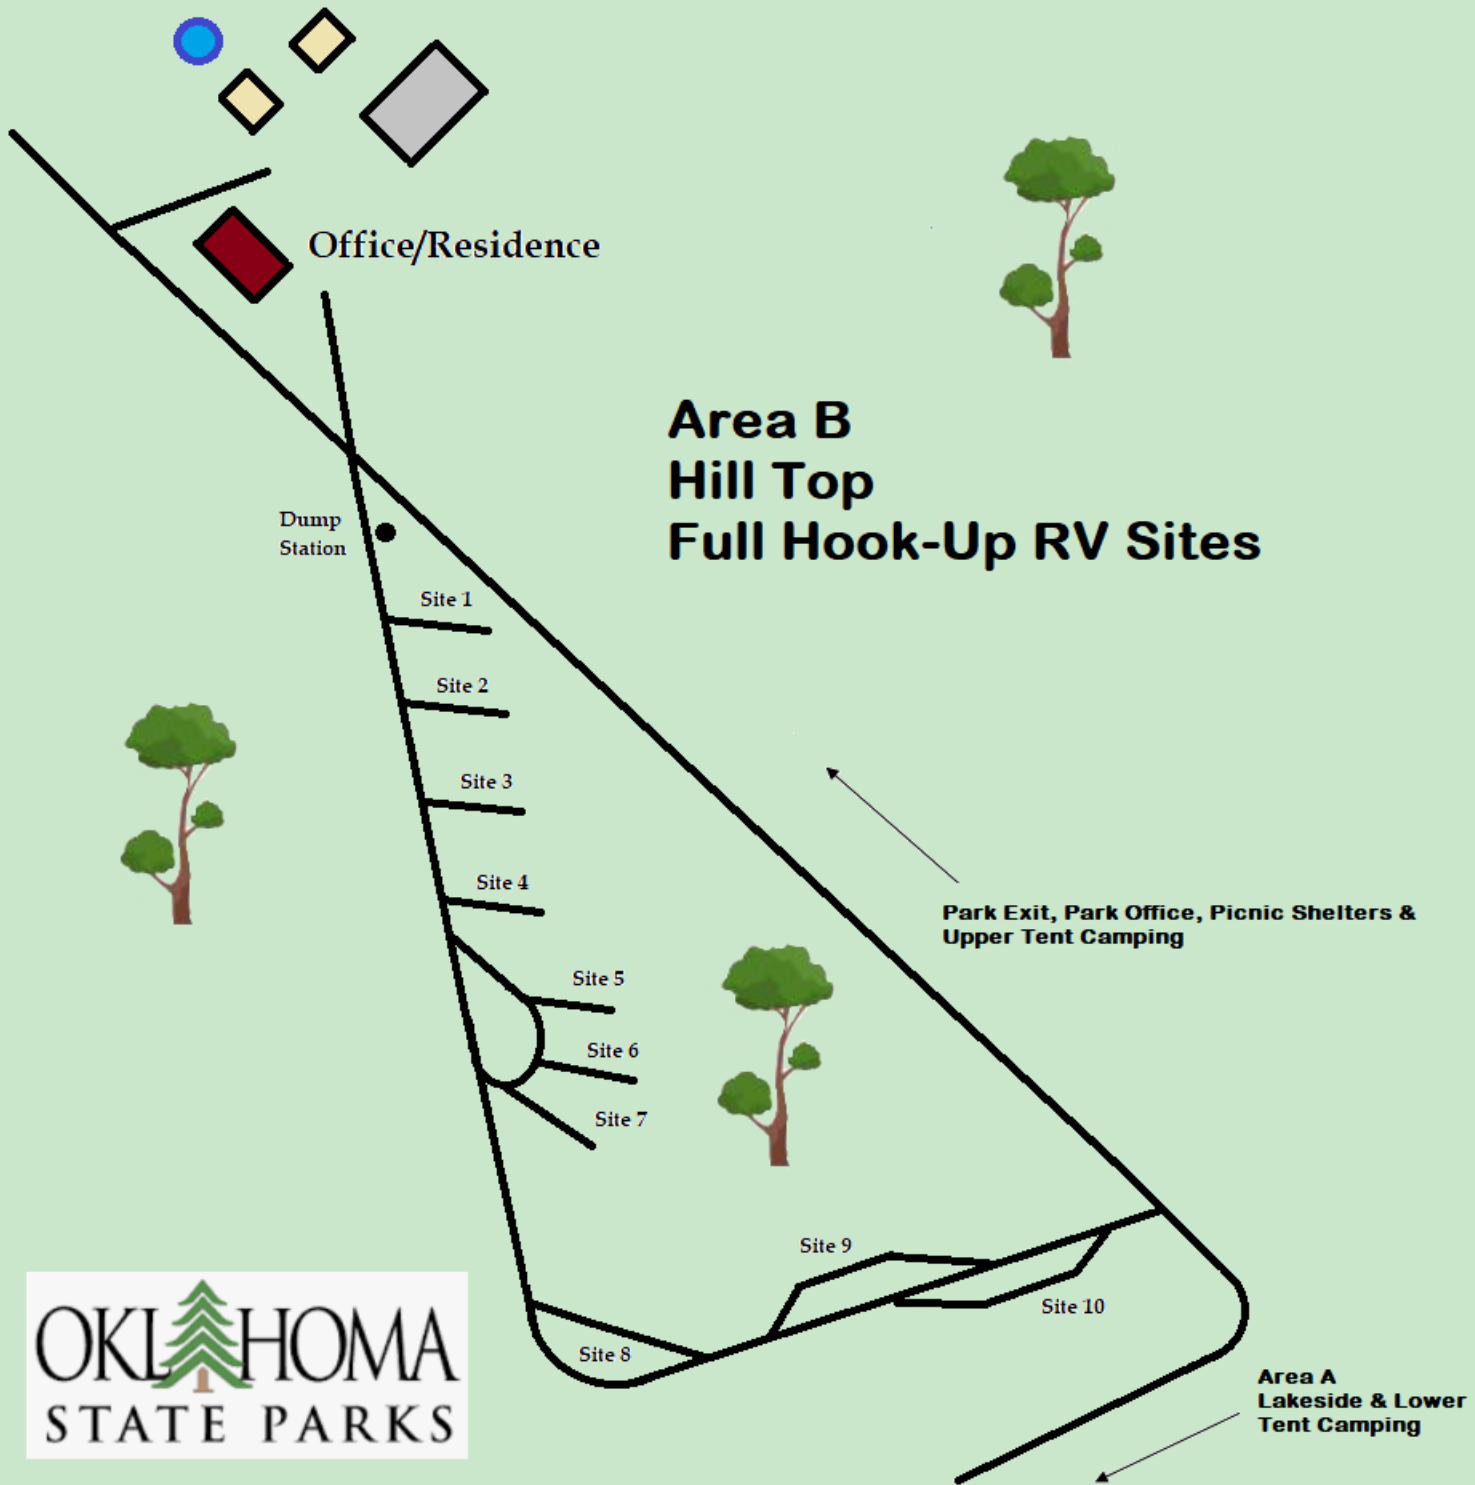

Raymond Gary State Park

Office/Residence

Dump Station

Site 1

Site 2

Site 3

Site 4

Site 5

Site 6

Site 7

Site 9

Site 10

Site 8

**Area B
Hill Top
Full Hook-Up RV Sites**

**Park Exit, Park Office, Picnic Shelters &
Upper Tent Camping**

**Area A
Lakeside & Lower
Tent Camping**

OKLAHOMA
STATE PARKS