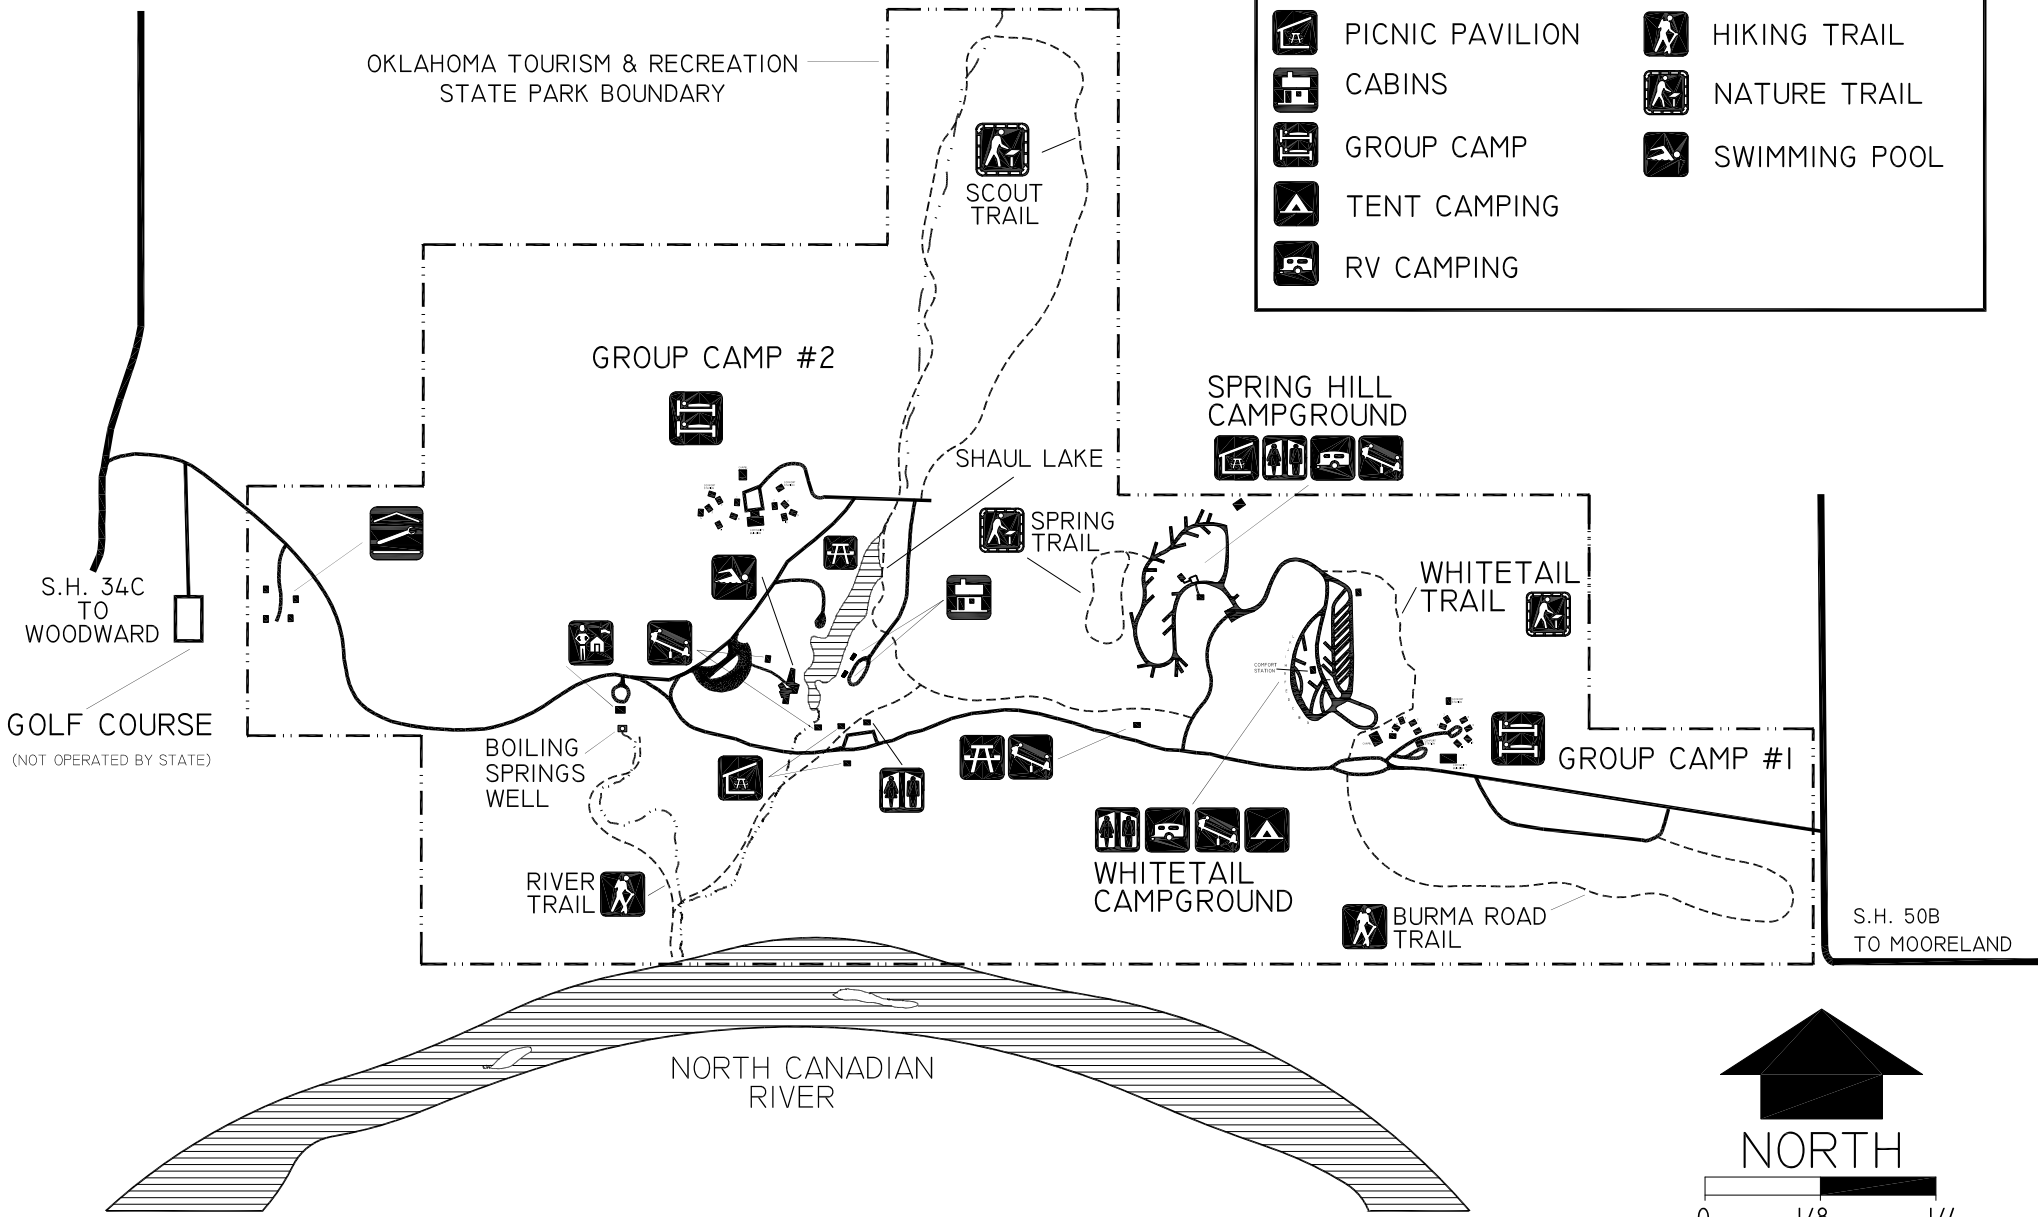

BOILING SPRINGS STATE PARK

KEY TO SYMBOLS

	PARK OFFICE		PICNIC AREA
	COMFORT STATION		PLAYGROUND
	PICNIC PAVILION		HIKING TRAIL
	CABINS		NATURE TRAIL
	GROUP CAMP		SWIMMING POOL
	TENT CAMPING		
	RV CAMPING		

NORTH

0 1/8 1/4
MILE