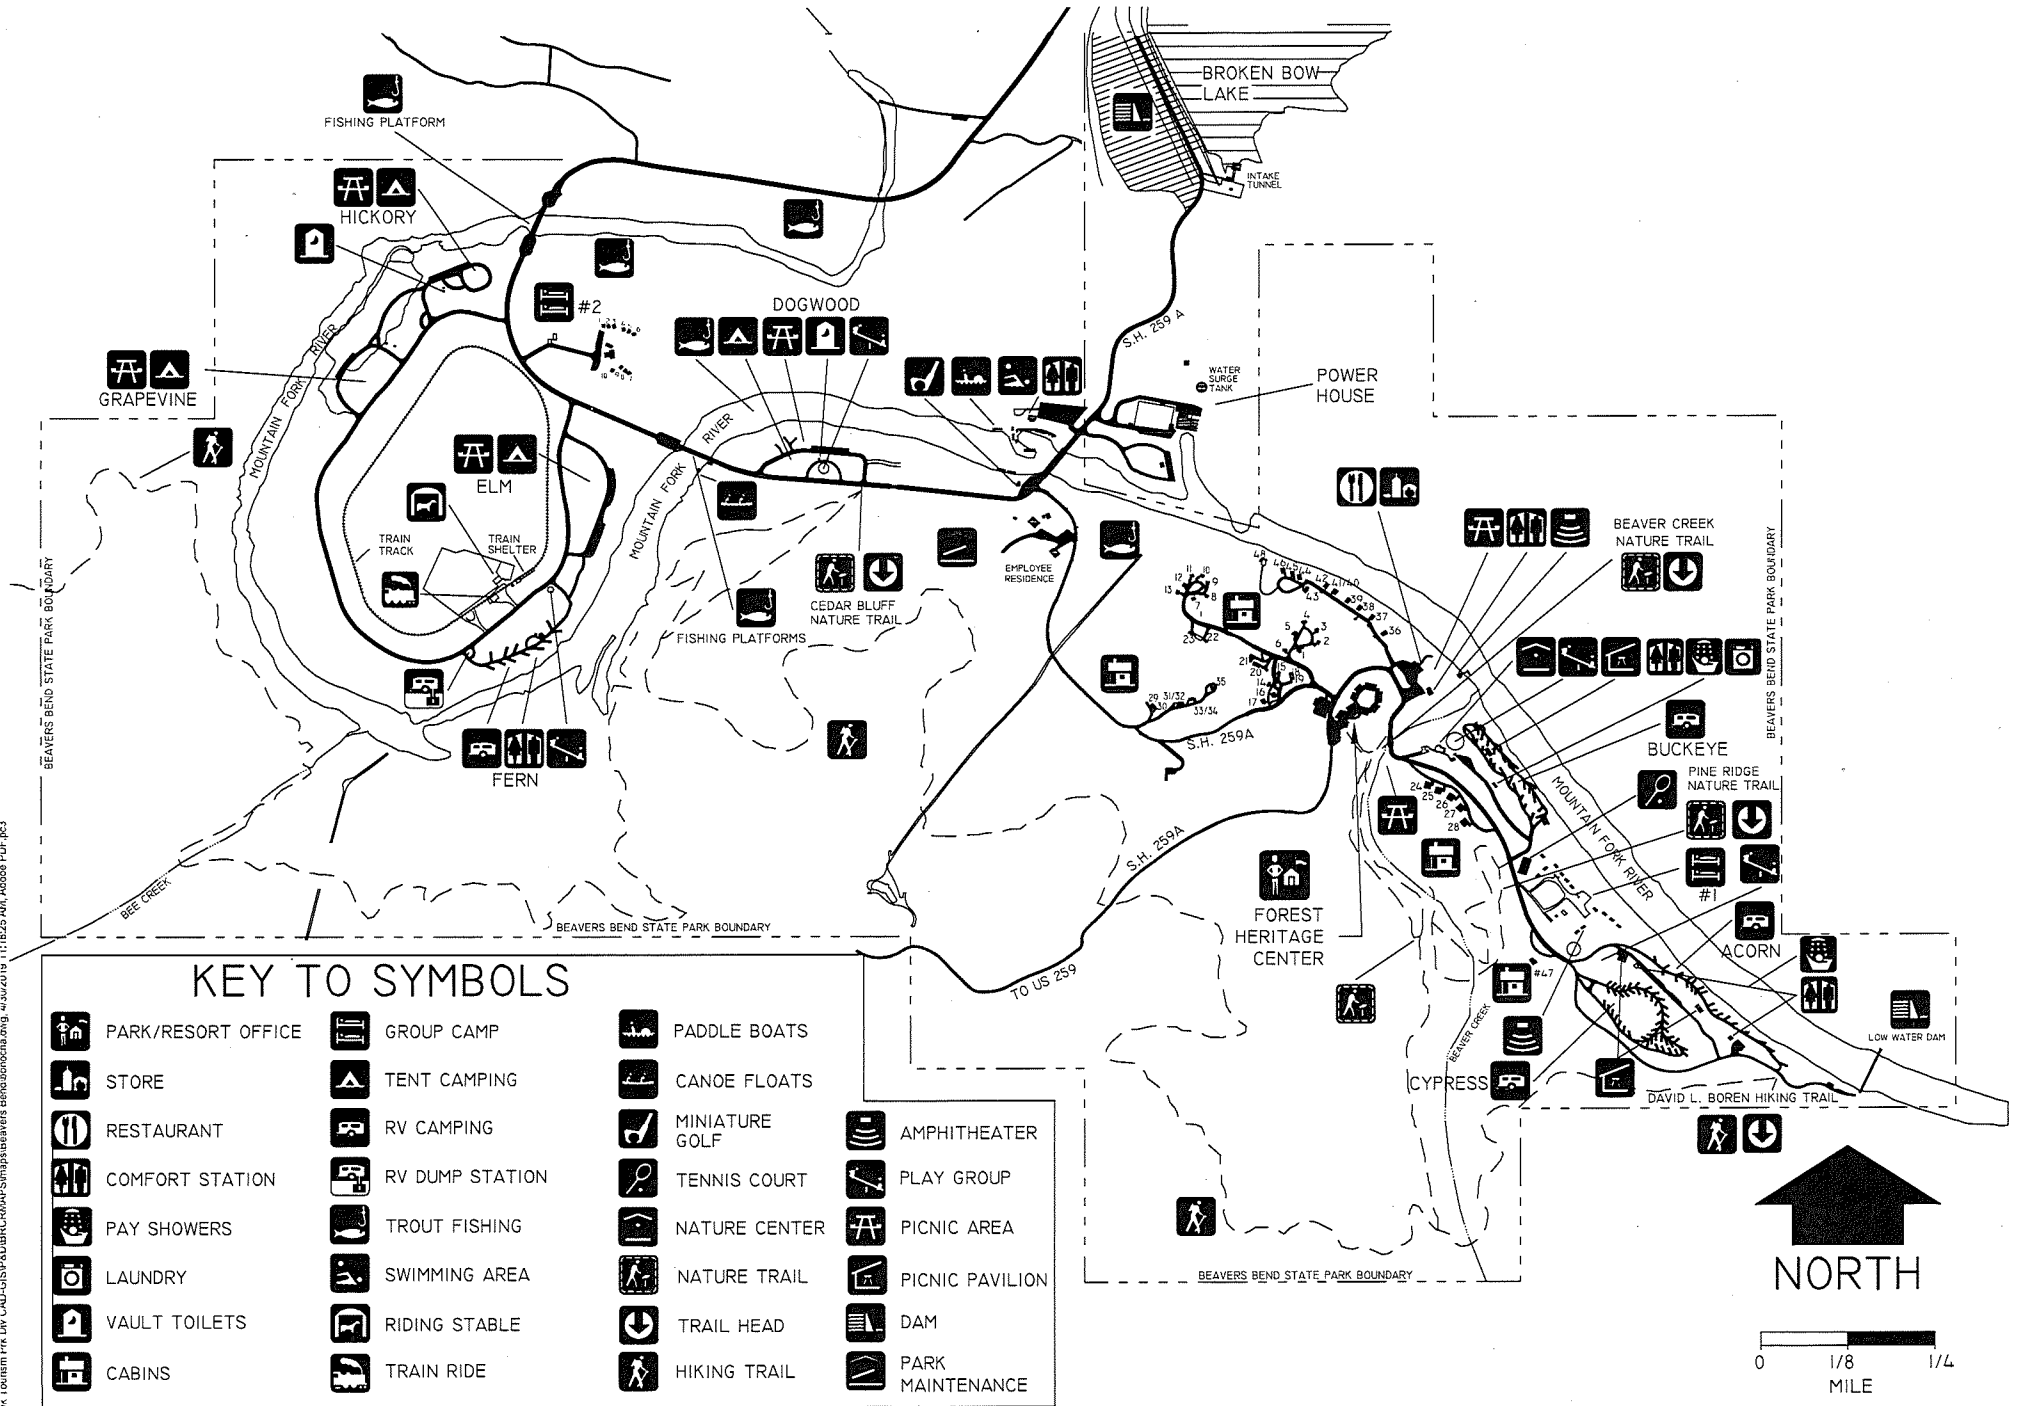

BEAVERS BEND STATE PARK BEAVERS BEND AREA

BEAVERS BEND STATE PARK HOCHATOWN AREA

KEY TO SYMBOLS

	PARK OFFICE		BOAT RAMP		SWIM BEACH
	LODGING		HIKING TRAIL		PLAYGROUND
	TENT CAMPING		NATURE TRAIL		MARINA
	RV CAMPING		GOLF COURSE		FISH CLEANING STATION
	RV DUMP STATION		MOUNTAIN BIKE TRAIL		DAM