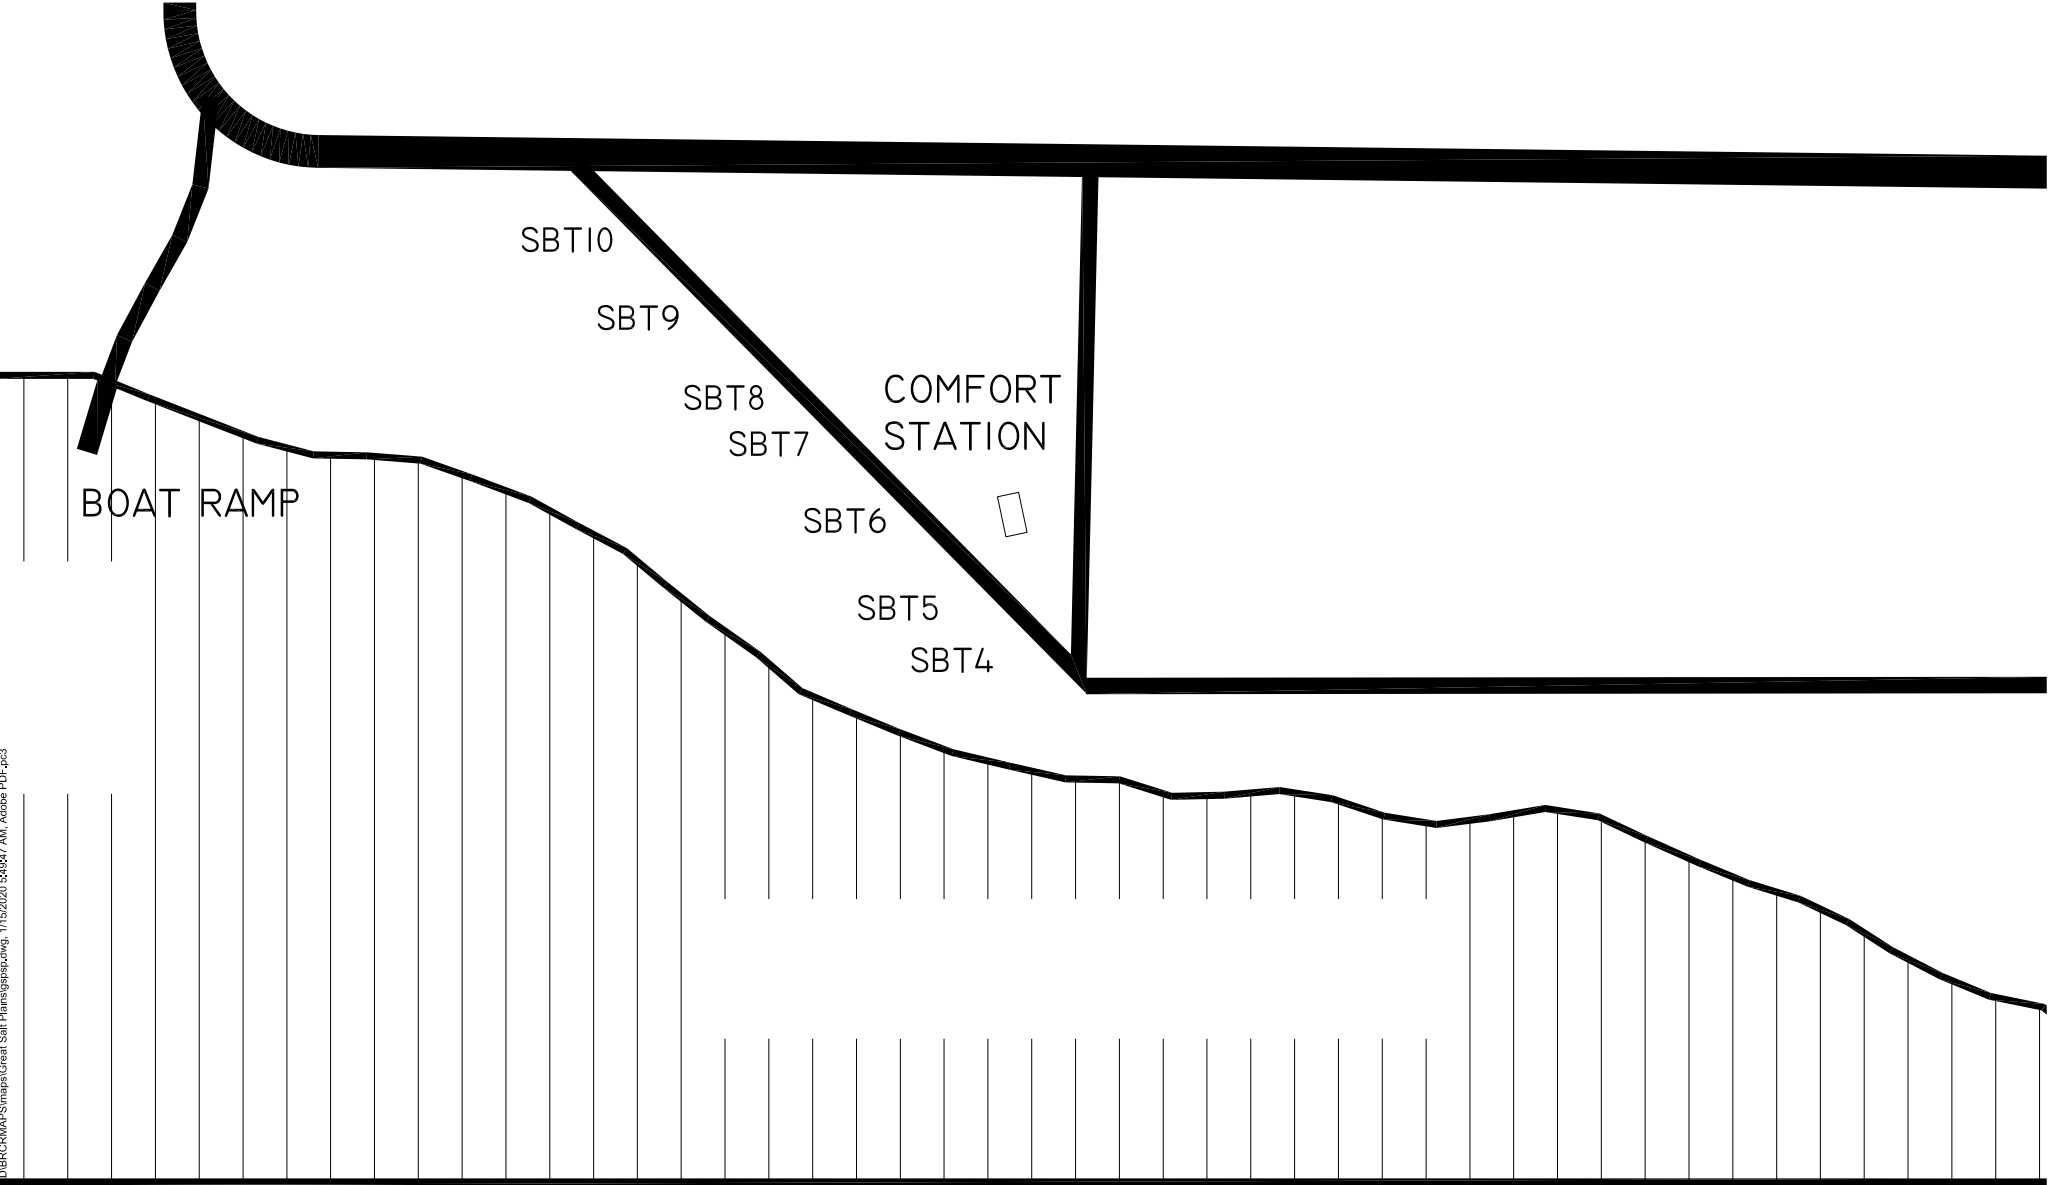

# GREAT SALT PLAINS STATE PARK SANDY BEACH WEST TENT AREA

BOAT RAMP

SBT10

SBT9

SBT8

SBT7

SBT6

SBT5

SBT4

COMFORT  
STATION

NORTH