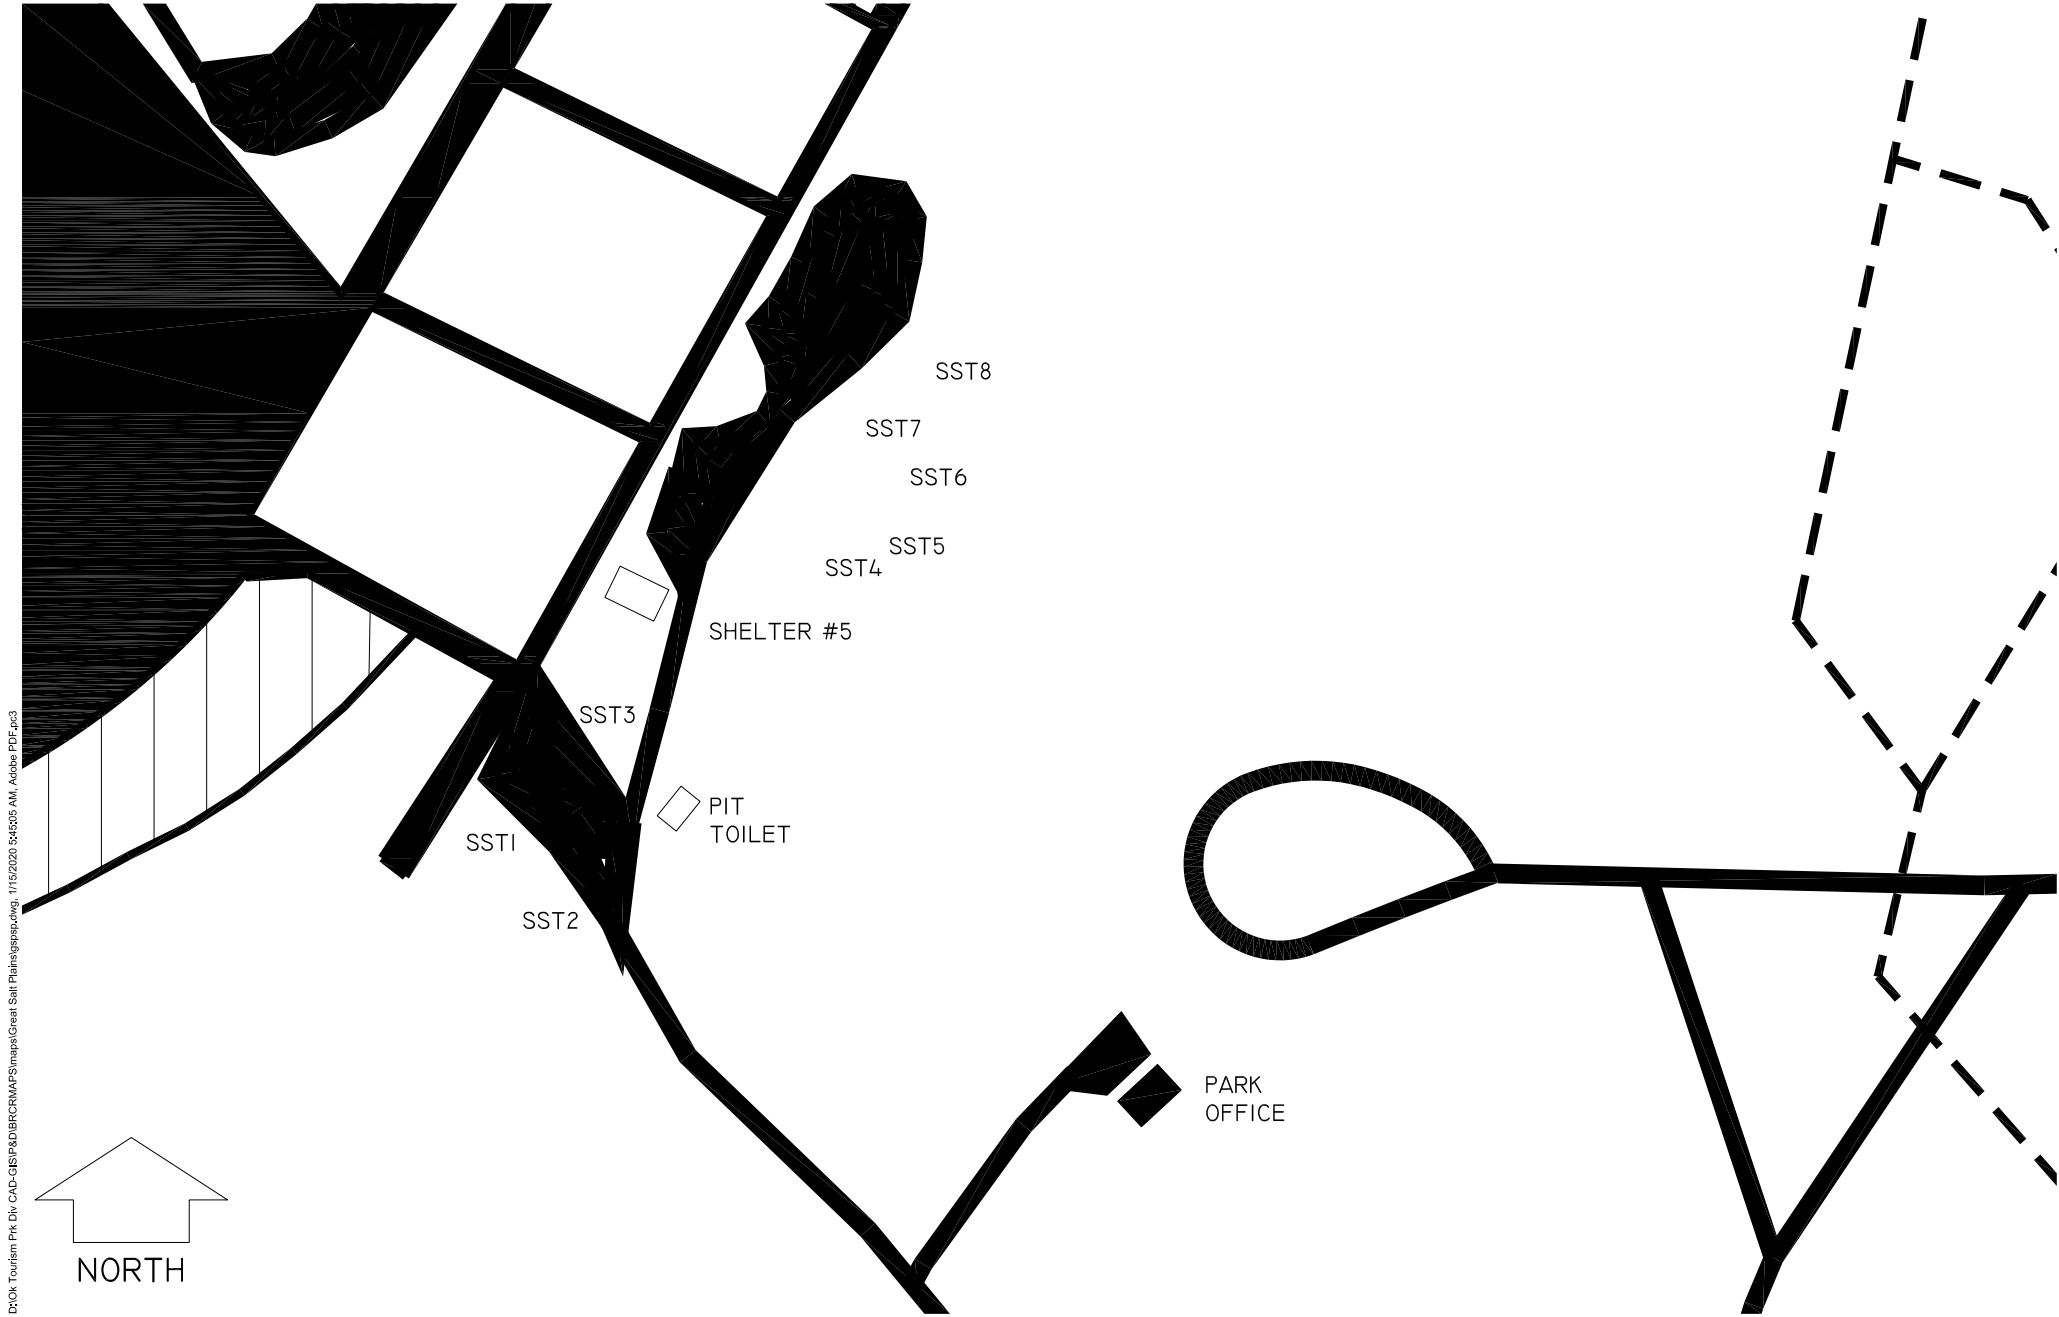

GREAT SALT PLAINS STATE PARK SOUTH SPILLWAY TENT AREA

D:\Ck Tourism Pkx Div CAD-GIS\FXD\BRCRMAPS\maps\Great Salt Plains\spstooling_1/15/2020 5:45:05 AM Adobe PDF.ppt3