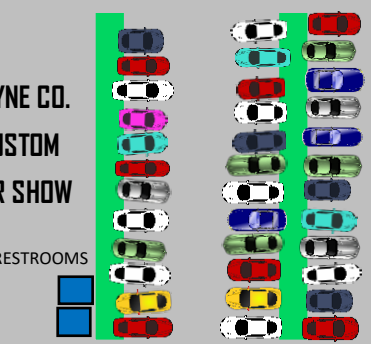

2019 Oklahoma

Payne County EXPO CENTER

OCTOBER 26

RESTRICTED AREA

FOLDS of HONOR FOUNDATION

RESERVE VIP PARKING

VENDOR PARKING

STAFF & VOLUNTEER PARKING

MCNAUGHTON ST.

1969 CLASSICS

2019 Oklahoma TACO FIESTA! KITCHEN & CONCESSIONS AREA

FIESTA #9  
FIESTA #10  
FIESTA  
FIESTA

FAIRFIELD Marriott TOPGOLF

ENTRY

CHAMPION

BERRY AUCTIONS