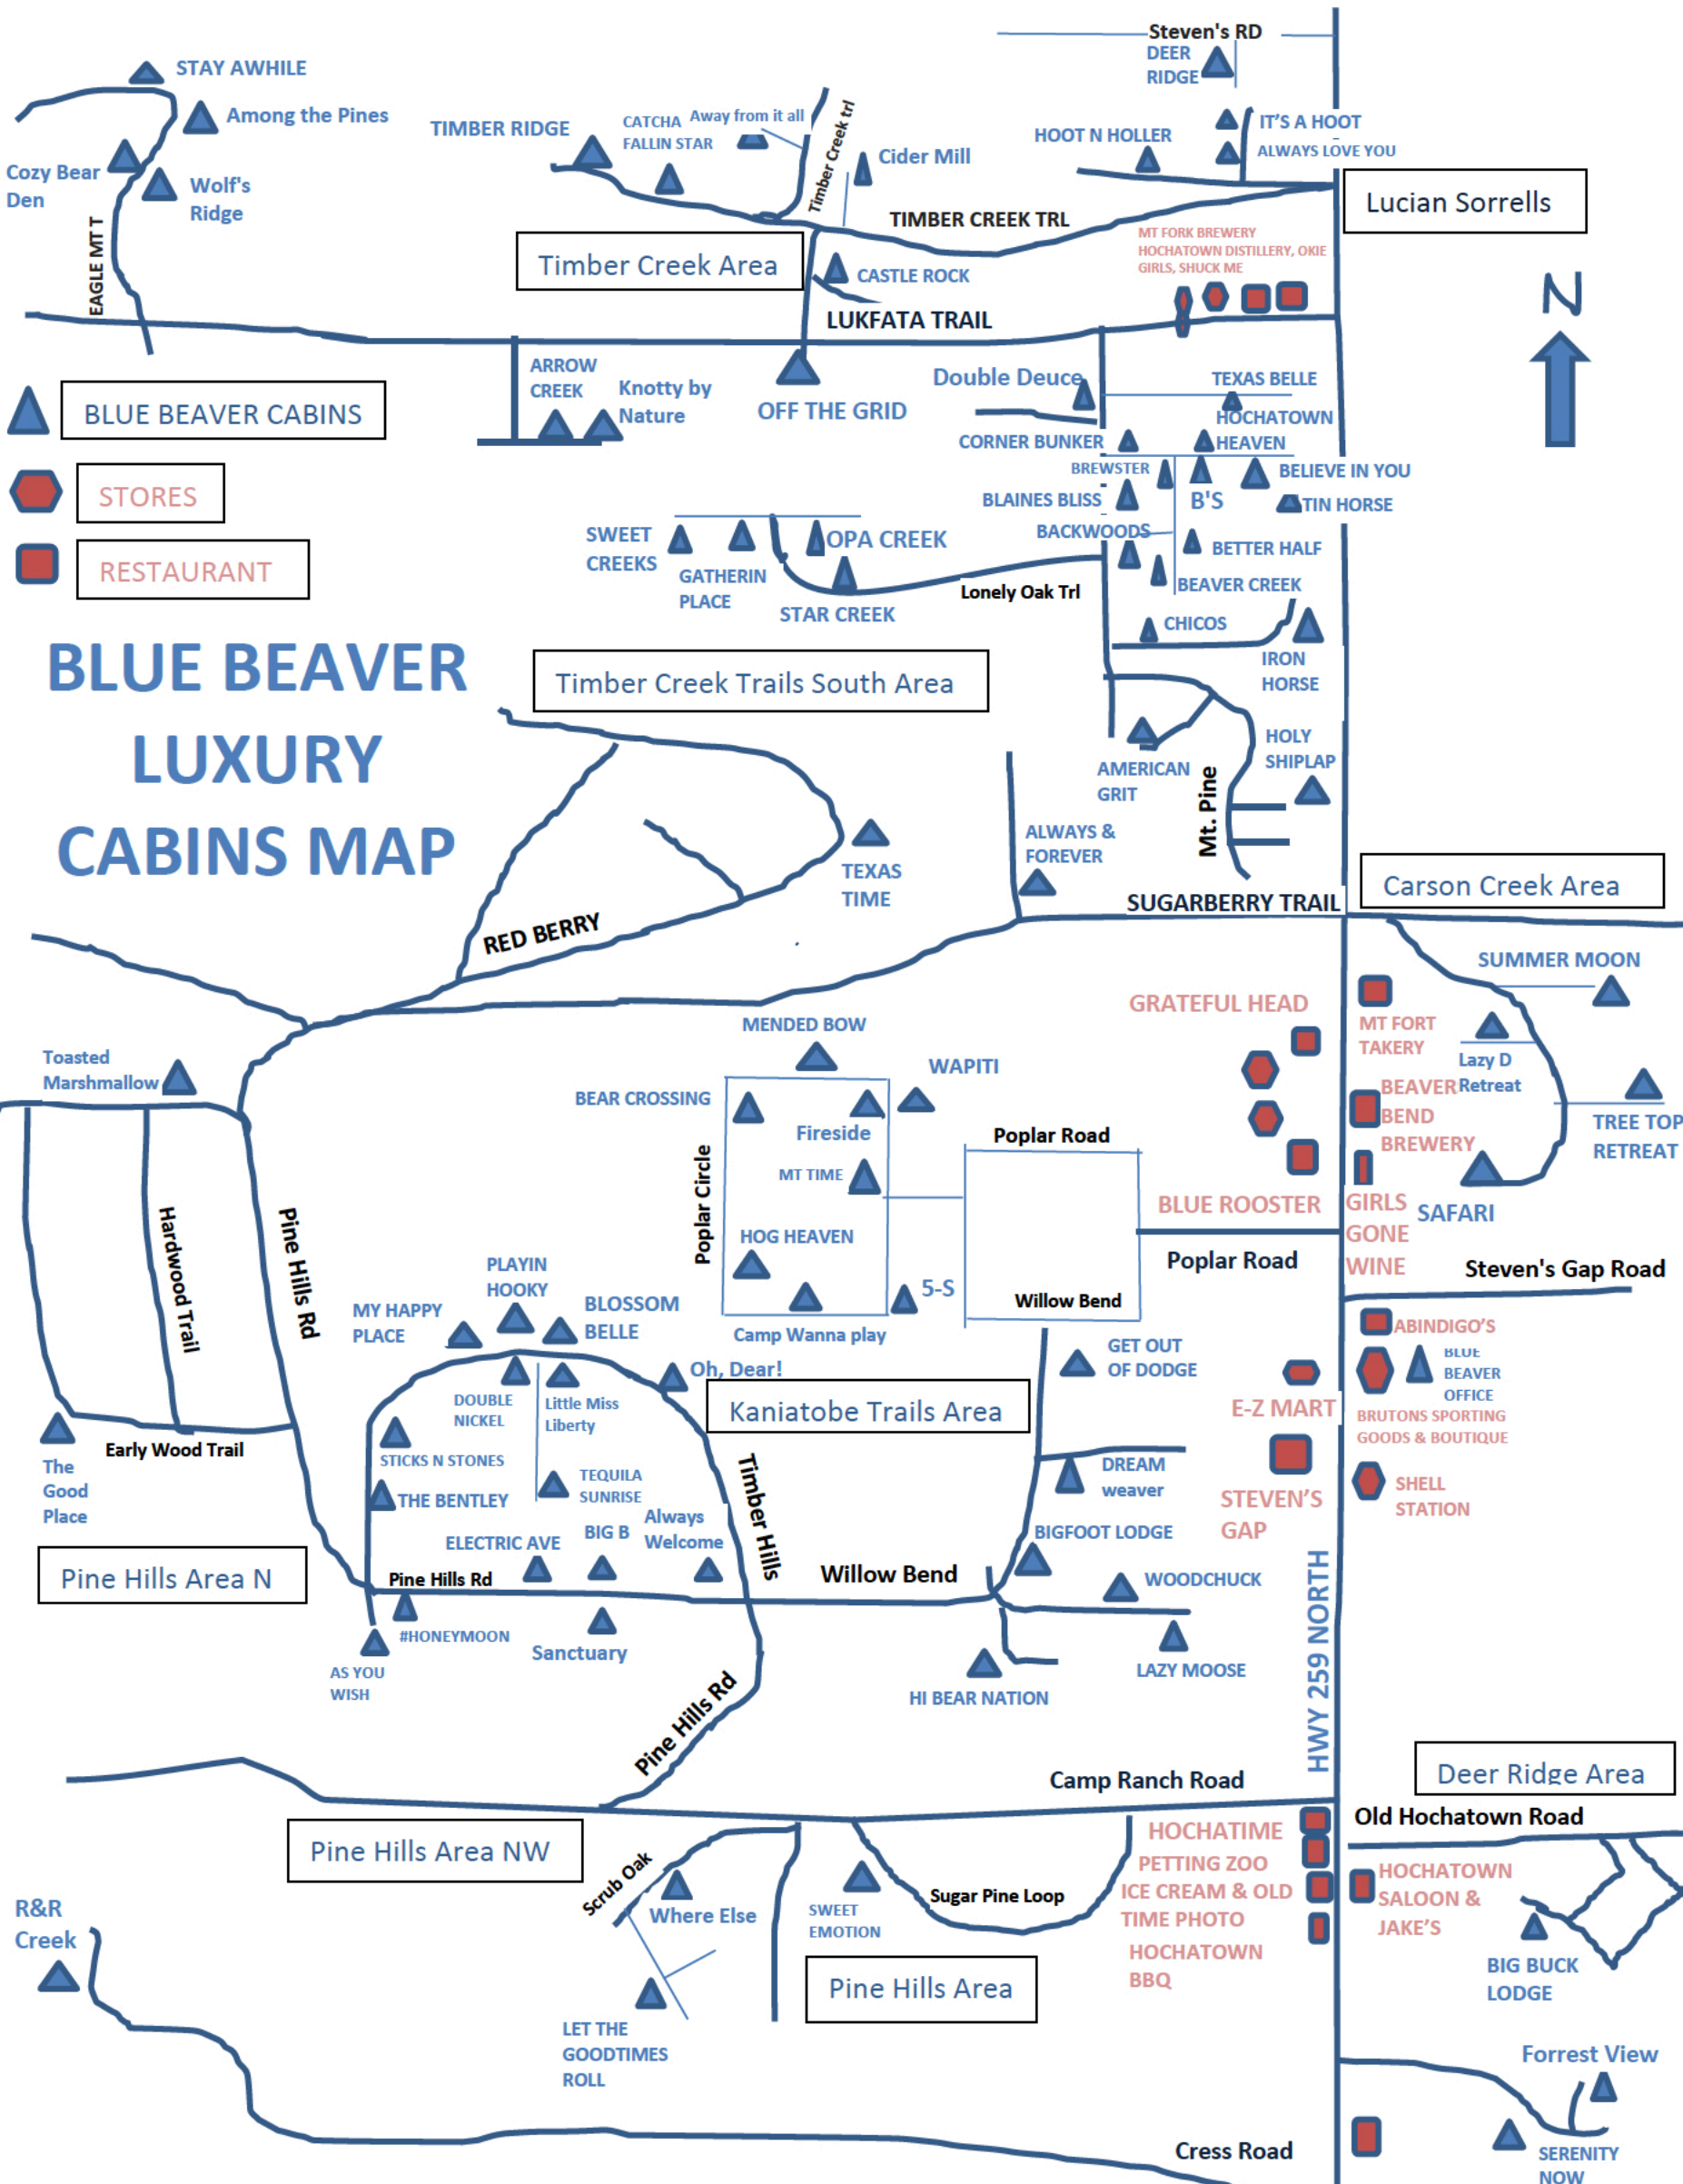

BLUE BEAVER LUXURY CABINS MAP

STAY AWHILE
Among the Pines
Cozy Bear Den
Wolf's Ridge

TIMBER RIDGE
CATCHA FALLIN STAR
Away from it all
Cider Mill

Steven's RD
DEER RIDGE
HOOT N HOLLER
IT'S A HOOT ALWAYS LOVE YOU

Double Deuce

TEXAS BELLE

SWEET CREEKS
GATHERIN PLACE

OPA CREEK
STAR CREEK

CORNER BUNKER

BREWSTER

BELIEVE IN YOU

BLAINES BLISS

IRON HORSE

AMERICAN GRIT

HOLY SHIPLAP

ALWAYS & FOREVER

SUGARBERRY TRAIL

Carson Creek Area

RED BERRY

Toasted Marshmallow

Sugar Pine Loop

Pine Hills Area

HOCHATIME

PETTING ZOO

ICE CREAM & OLD TIME PHOTO

HOCHATOWN BBQ

Old Hochatown Road

HOCHATOWN SALOON & JAKE'S