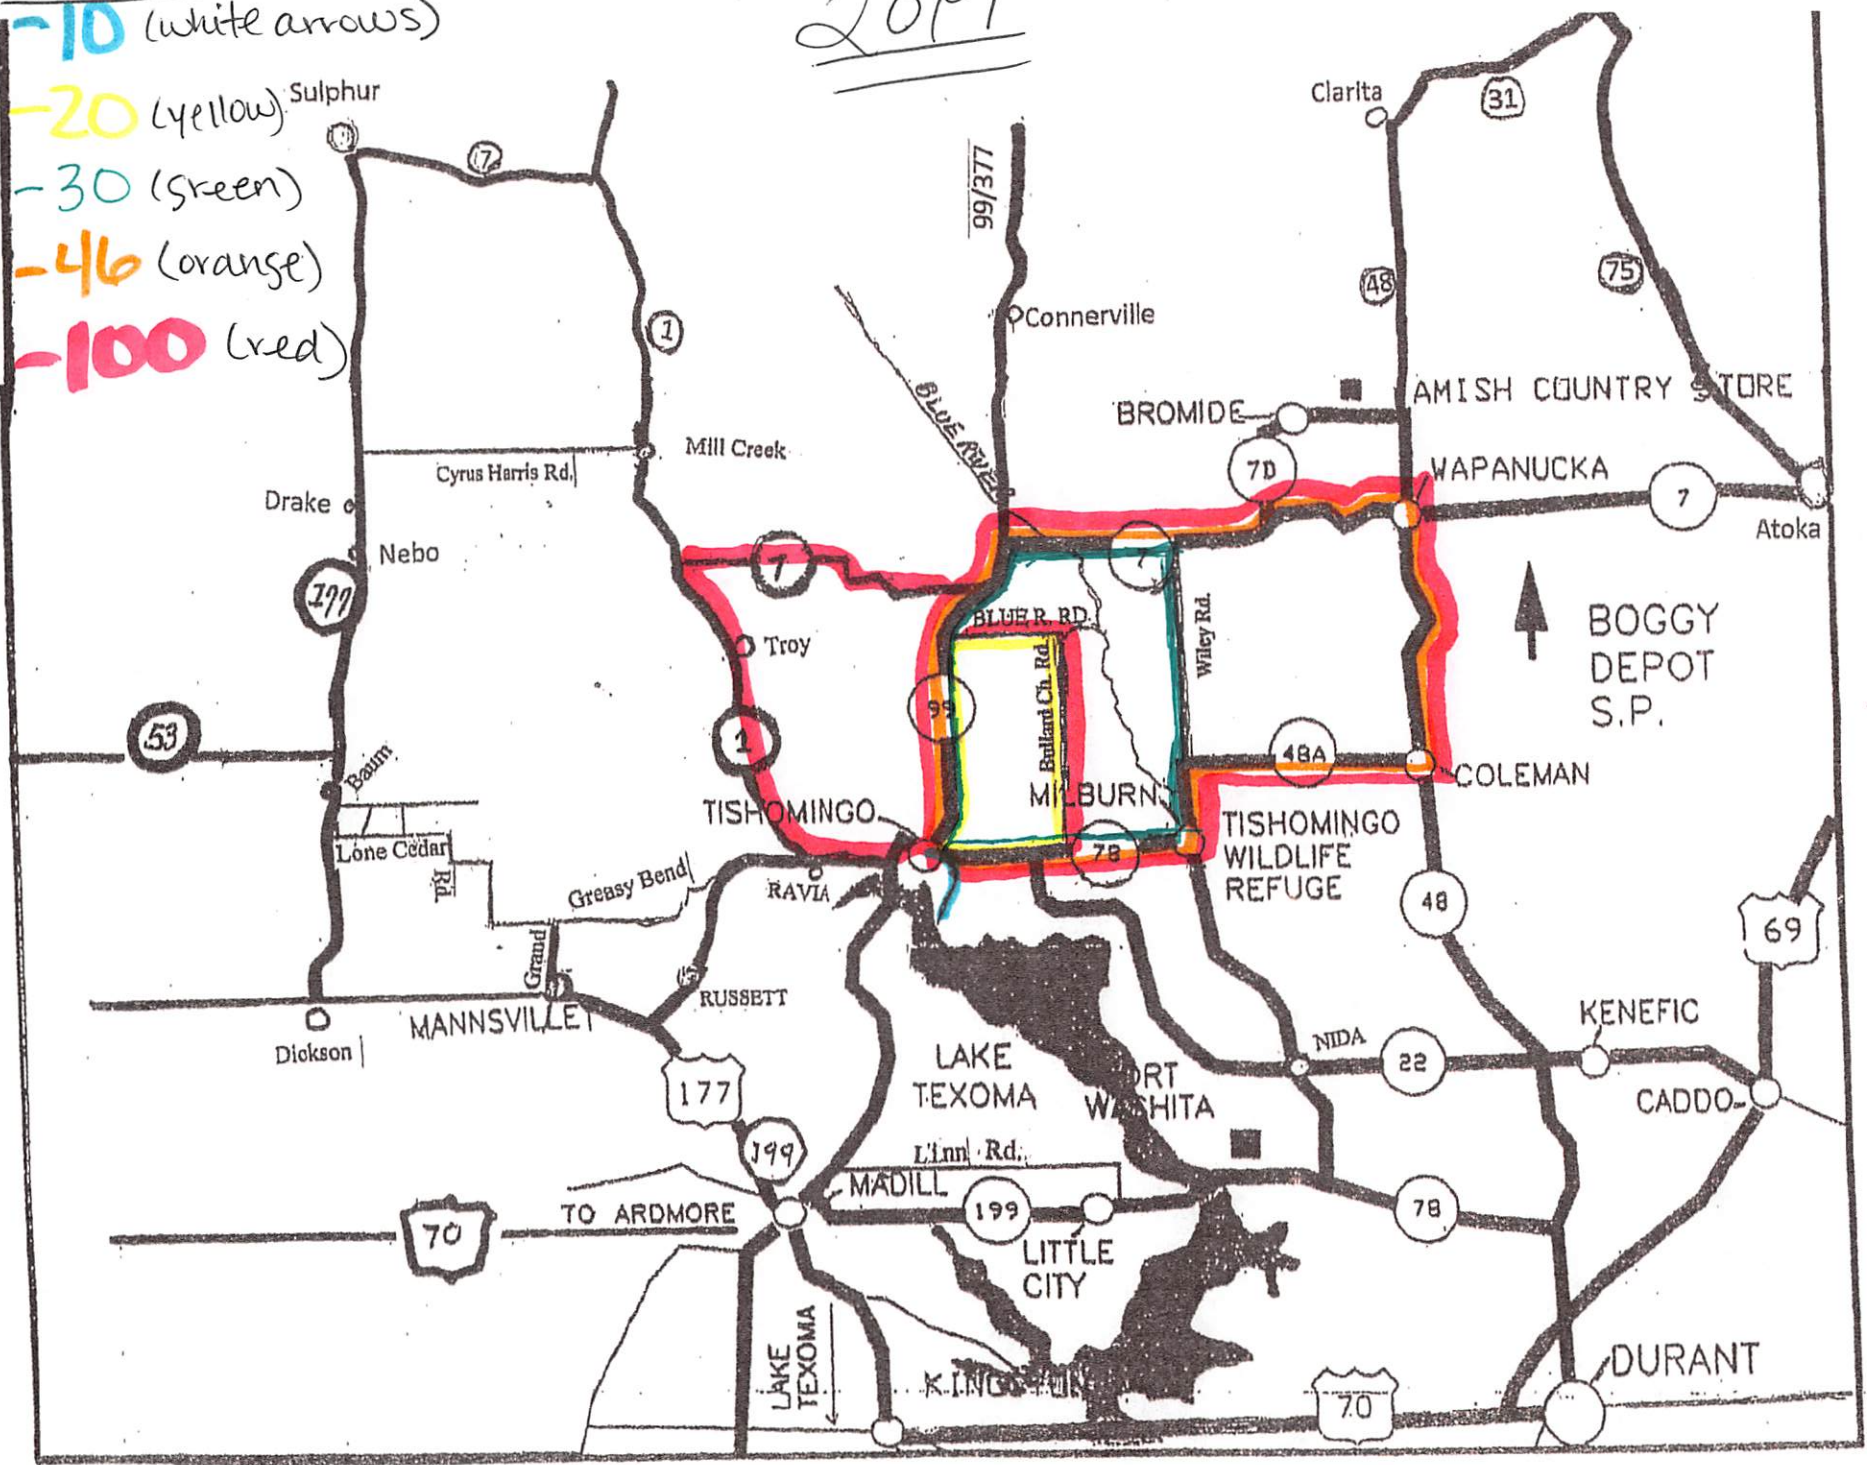

Routes

2019

- 10 (white arrows)
- 20 (yellow)
- 30 (green)
- 46 (orange)
- 100 (red)

2019 Rest Stops
 Every 10-miles

Scotty's
 Wiley Road
 Milburn
 Wapanucka
 Coleman
 Forster's (Troy)
 Hut Turnoff
 Drake
 Reagan