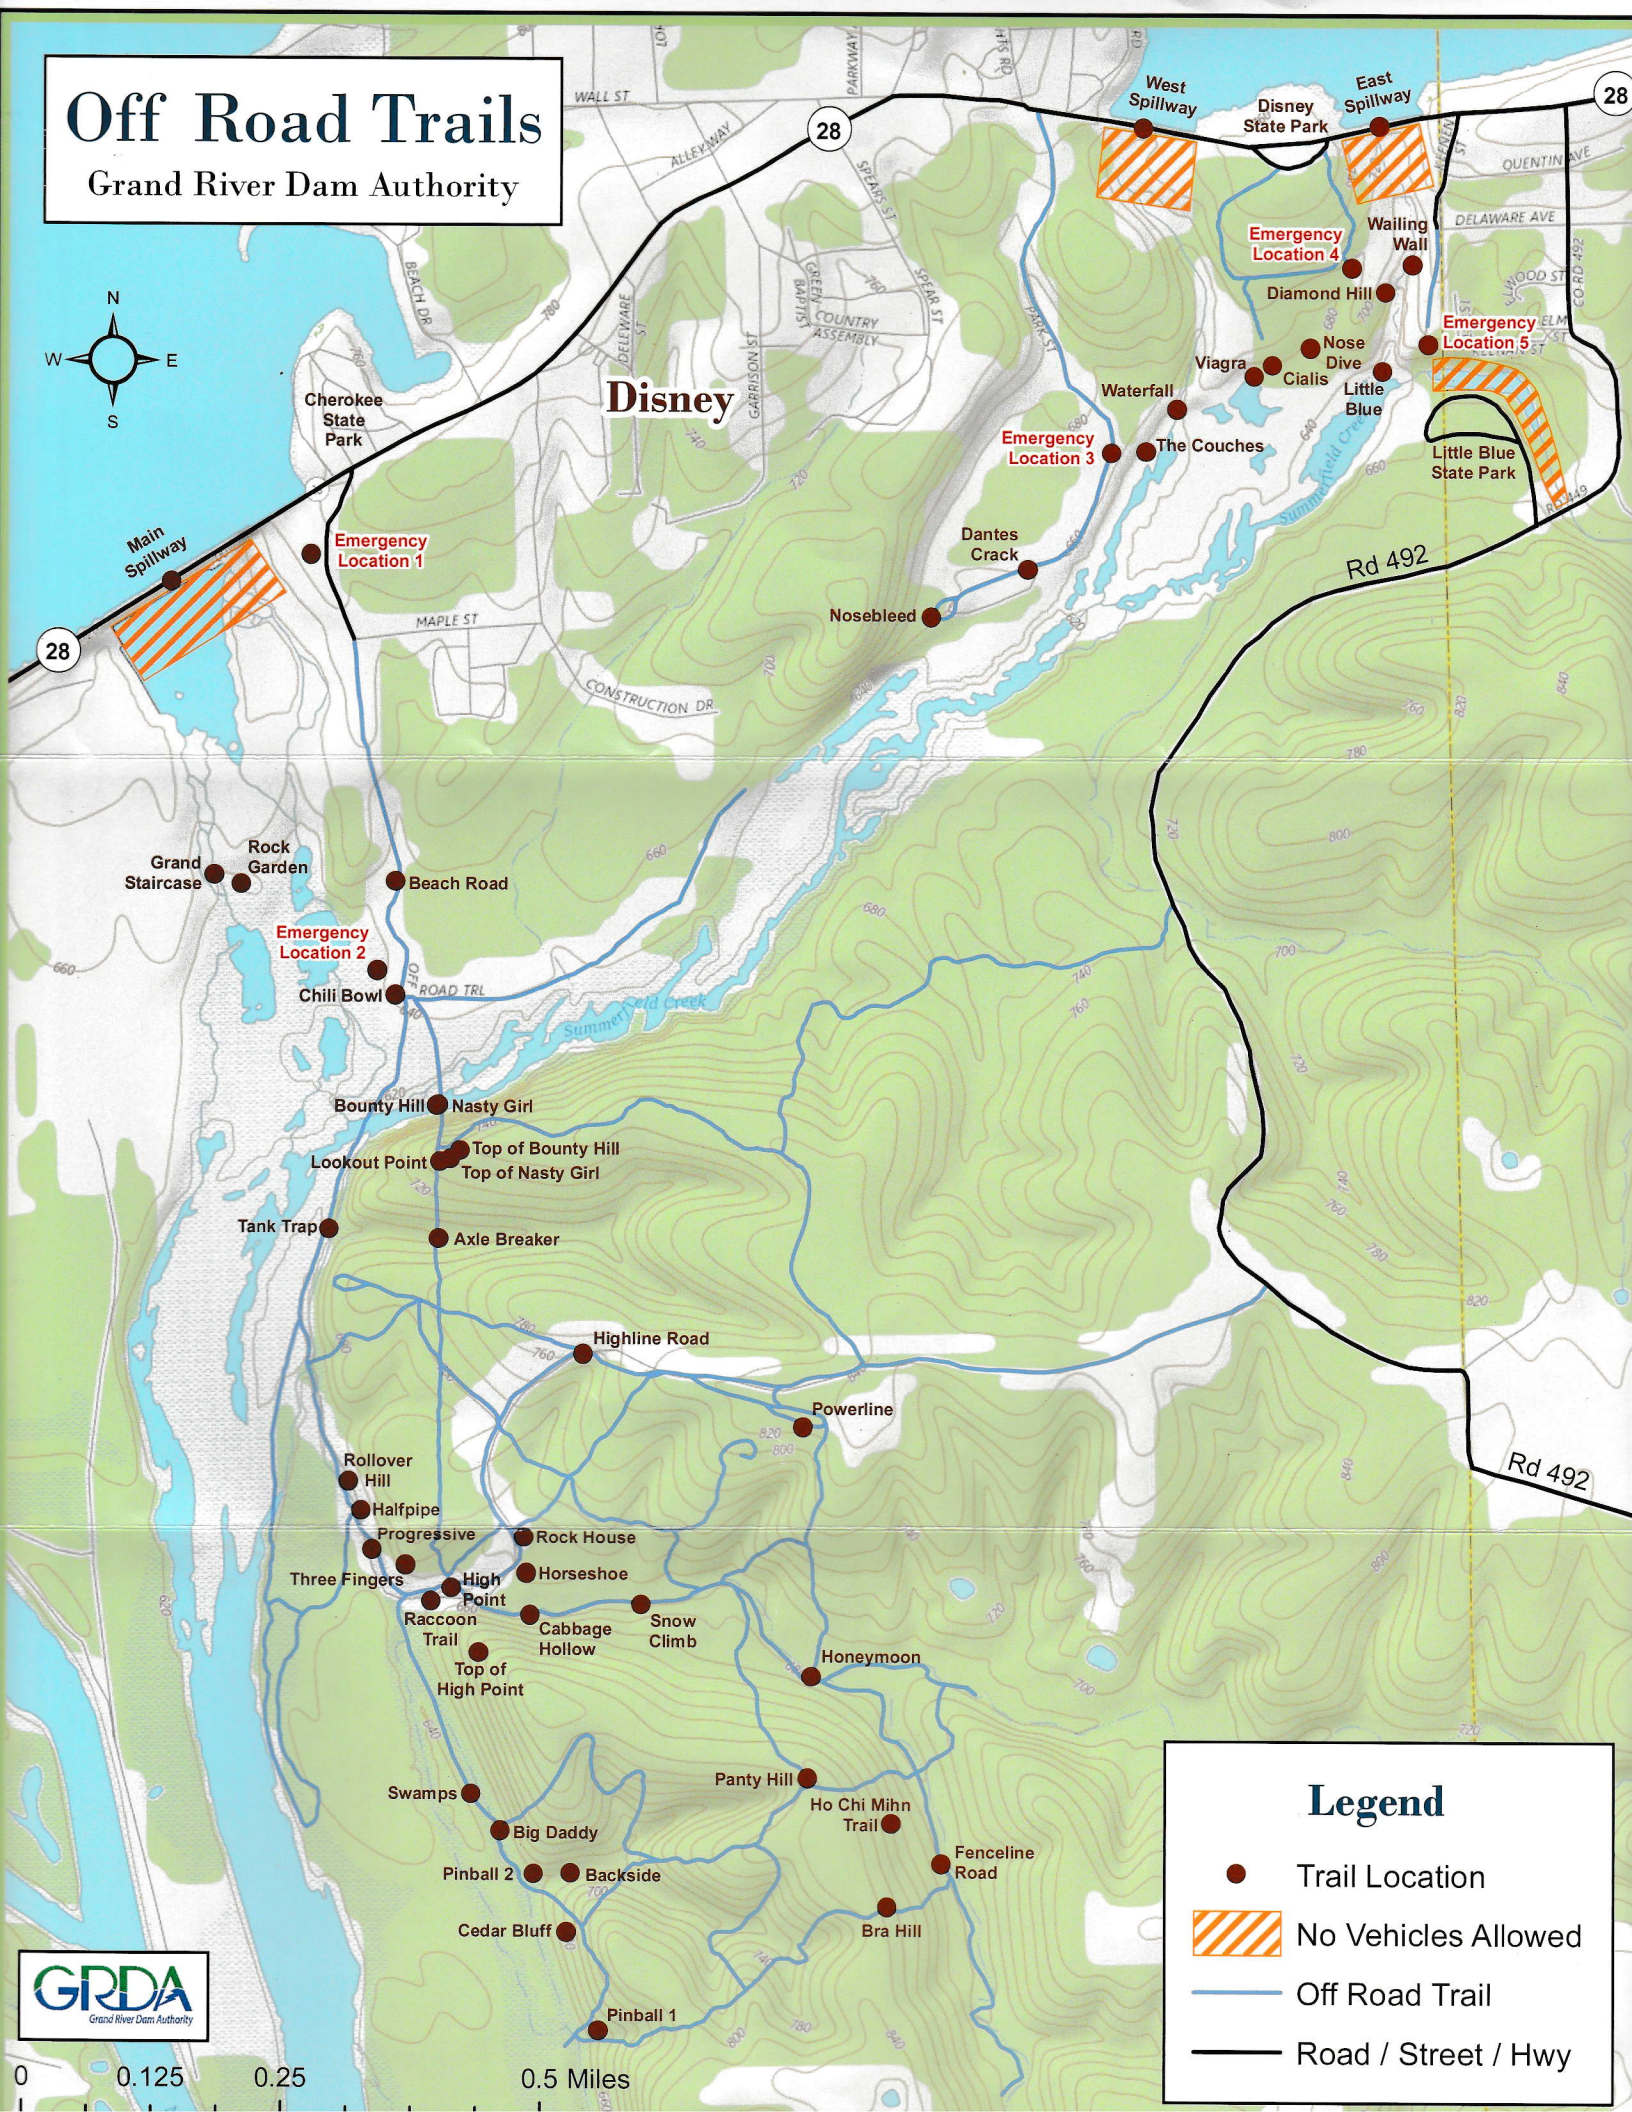

Off Road Trails

Grand River Dam Authority

Legend

- Trail Location
- No Vehicles Allowed
- Off Road Trail
- Road / Street / Hwy

Emergency Location 1

Emergency Location 2

Emergency Location 3

Emergency Location 4

Emergency Location 5

Disney

Cherokee State Park

Disney State Park

Little Blue State Park

Grand Staircase

Rock Garden

Beach Road

Chili Bowl

Bounty Hill

Nasty Girl

Lookout Point

Top of Bounty Hill

Top of Nasty Girl

Tank Trap

Axle Breaker

Highline Road

Powerline

Rollover Hill

Halfpipe

Progressive

Rock House

Three Fingers

High Point