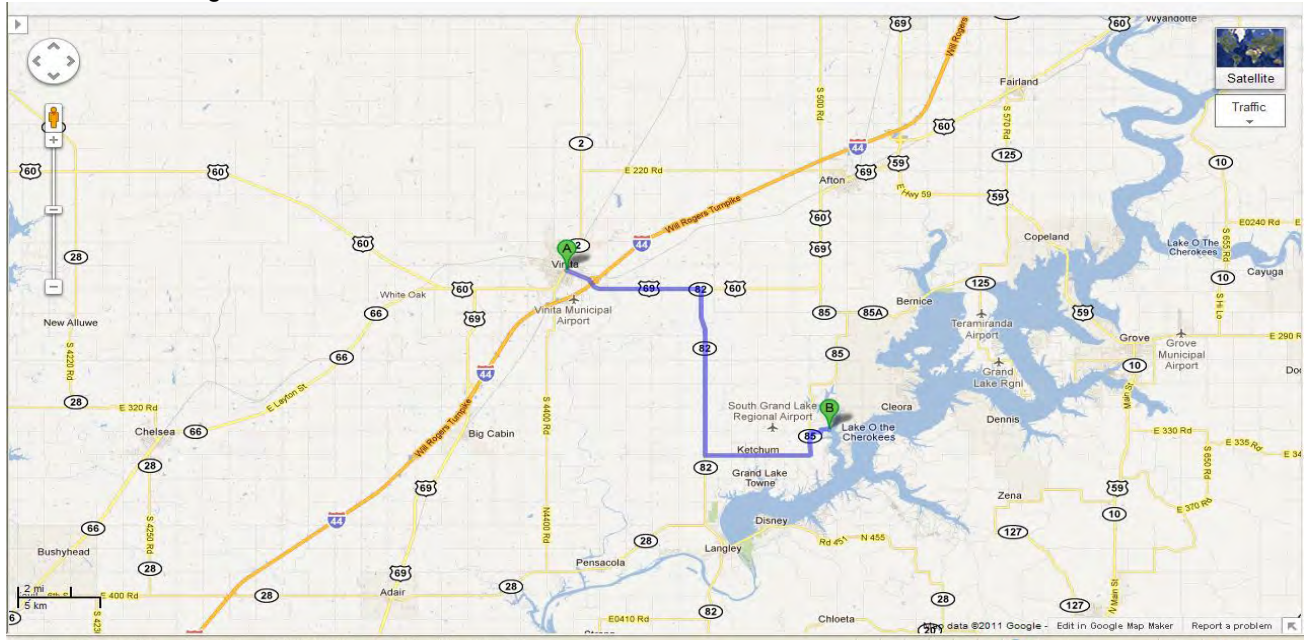

Driving Directions to Arrowhead Yacht Club and Marina

36.540528, -94.975455

+36° 32' 25.90", -94° 58' 31.64"

From Vinita, OK at I-44:

1. Head **southeast** on **US-60 E/US-69 N/E Illinois Ave** toward **S Vann St**
Continue to follow US-60 E/US-69 N **5.3 mi**
2. Turn right onto **OK-82 S** **7.1 mi**
3. Turn left onto **OK-85 N** **4.9 mi**
4. Turn right onto **E0330 Rd** **0.4 mi**
5. Take the 1st left onto **Arrowhead Rd (Fox Rd)** **0.4 mi**
6. Take the 3rd right

From I-44 West of Adair, OK:

1. Exit I-44 at the Adair exit and proceed **east** on **OK-28 E** toward **Adair** **5 mi.**
2. Continue to follow **OK-28 E** **13 mi**
3. Turn left onto **OK-82 N** **3 mi**
4. Turn right onto **OK-85 N** **5 mi**
5. Turn right onto **E0330 Rd** **0.4 mi**
6. Take the 1st left onto **Arrowhead Rd (Fox Rd)** **0.4 mi**
7. Take the 3rd right

From Afton Exit off I-44 (US-59 S/US-60 W/US-69 S/Rte 66)

1. Head south on US-59 S/US-60 W/US-69 S/Rte 66 7.5 mi
2. Turn left onto US-60 W 0.1 mi
3. Continue onto OK-85 S 2.0 mi
4. Turn right to stay on OK-85 S 4.2 mi
5. Turn left to stay on OK-85 S 1.8 mi
6. Turn right onto E0330 Rd 0.4 mi
7. Take the 1st left onto Arrowhead Rd (Fox Rd) 0.4 mi
6. Take the 3rd right