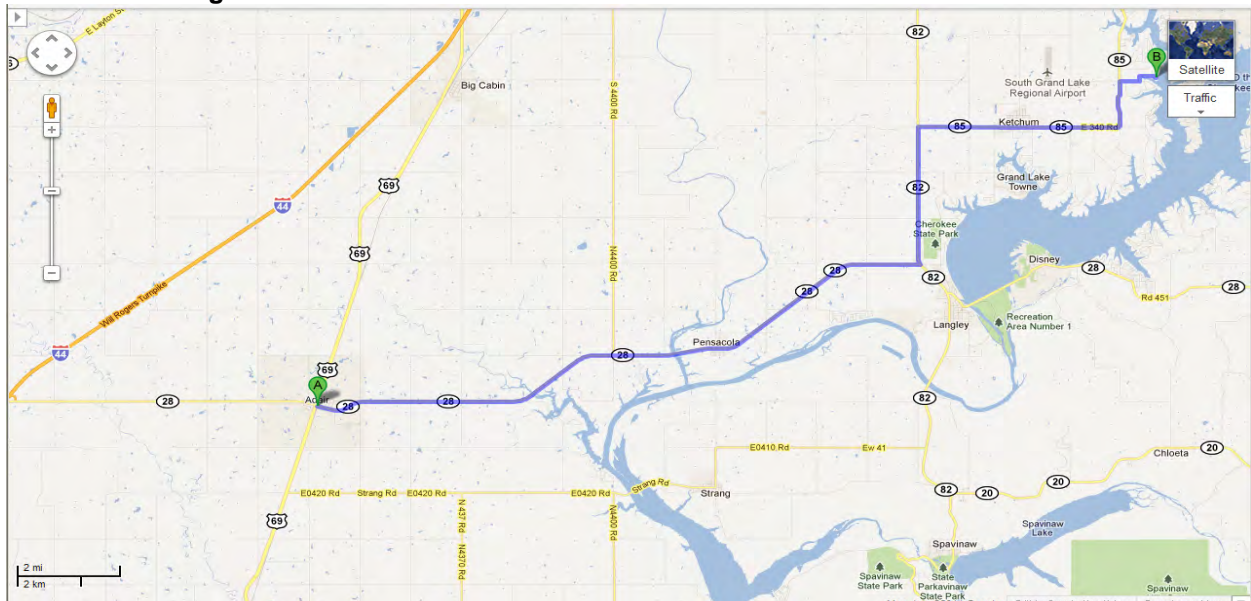

Driving Directions to Arrowhead Yacht Club and Marina

36.540528, -94.975455

+36° 32' 25.90", -94° 58' 31.64"

From Vinita, OK at I-44:

1. Head **southeast** on **US-60 E/US-69 N/E Illinois Ave** toward **S Vann St**
Continue to follow US-60 E/US-69 N **5.3 mi**
2. Turn right onto **OK-82 S** **7.1 mi**
3. Turn left onto **OK-85 N** **4.9 mi**
4. Turn right onto **E0330 Rd** **0.4 mi**
5. Take the 1st left onto **Arrowhead Rd (Fox Rd)** **0.4 mi**
6. Take the 3rd right

From I-44 West of Adair, OK:

1. Exit I-44 at the Adair exit and proceed **east** on **OK-28 E** toward **Adair** **5 mi.**
2. Continue to follow **OK-28 E** **13 mi**
3. Turn left onto **OK-82 N** **3 mi**
4. Turn right onto **OK-85 N** **5 mi**
5. Turn right onto **E0330 Rd** **0.4 mi**
6. Take the 1st left onto **Arrowhead Rd (Fox Rd)** **0.4 mi**
7. Take the 3rd right

From Afton Exit off I-44 (US-59 S/US-60 W/US-69 S/Rte 66)

1. Head south on US-59 S/US-60 W/US-69 S/Rte 66 7.5 mi
2. Turn left onto US-60 W 0.1 mi
3. Continue onto OK-85 S 2.0 mi
4. Turn right to stay on OK-85 S 4.2 mi
5. Turn left to stay on OK-85 S 1.8 mi
6. Turn right onto E0330 Rd 0.4 mi
7. Take the 1st left onto Arrowhead Rd (Fox Rd) 0.4 mi
6. Take the 3rd right