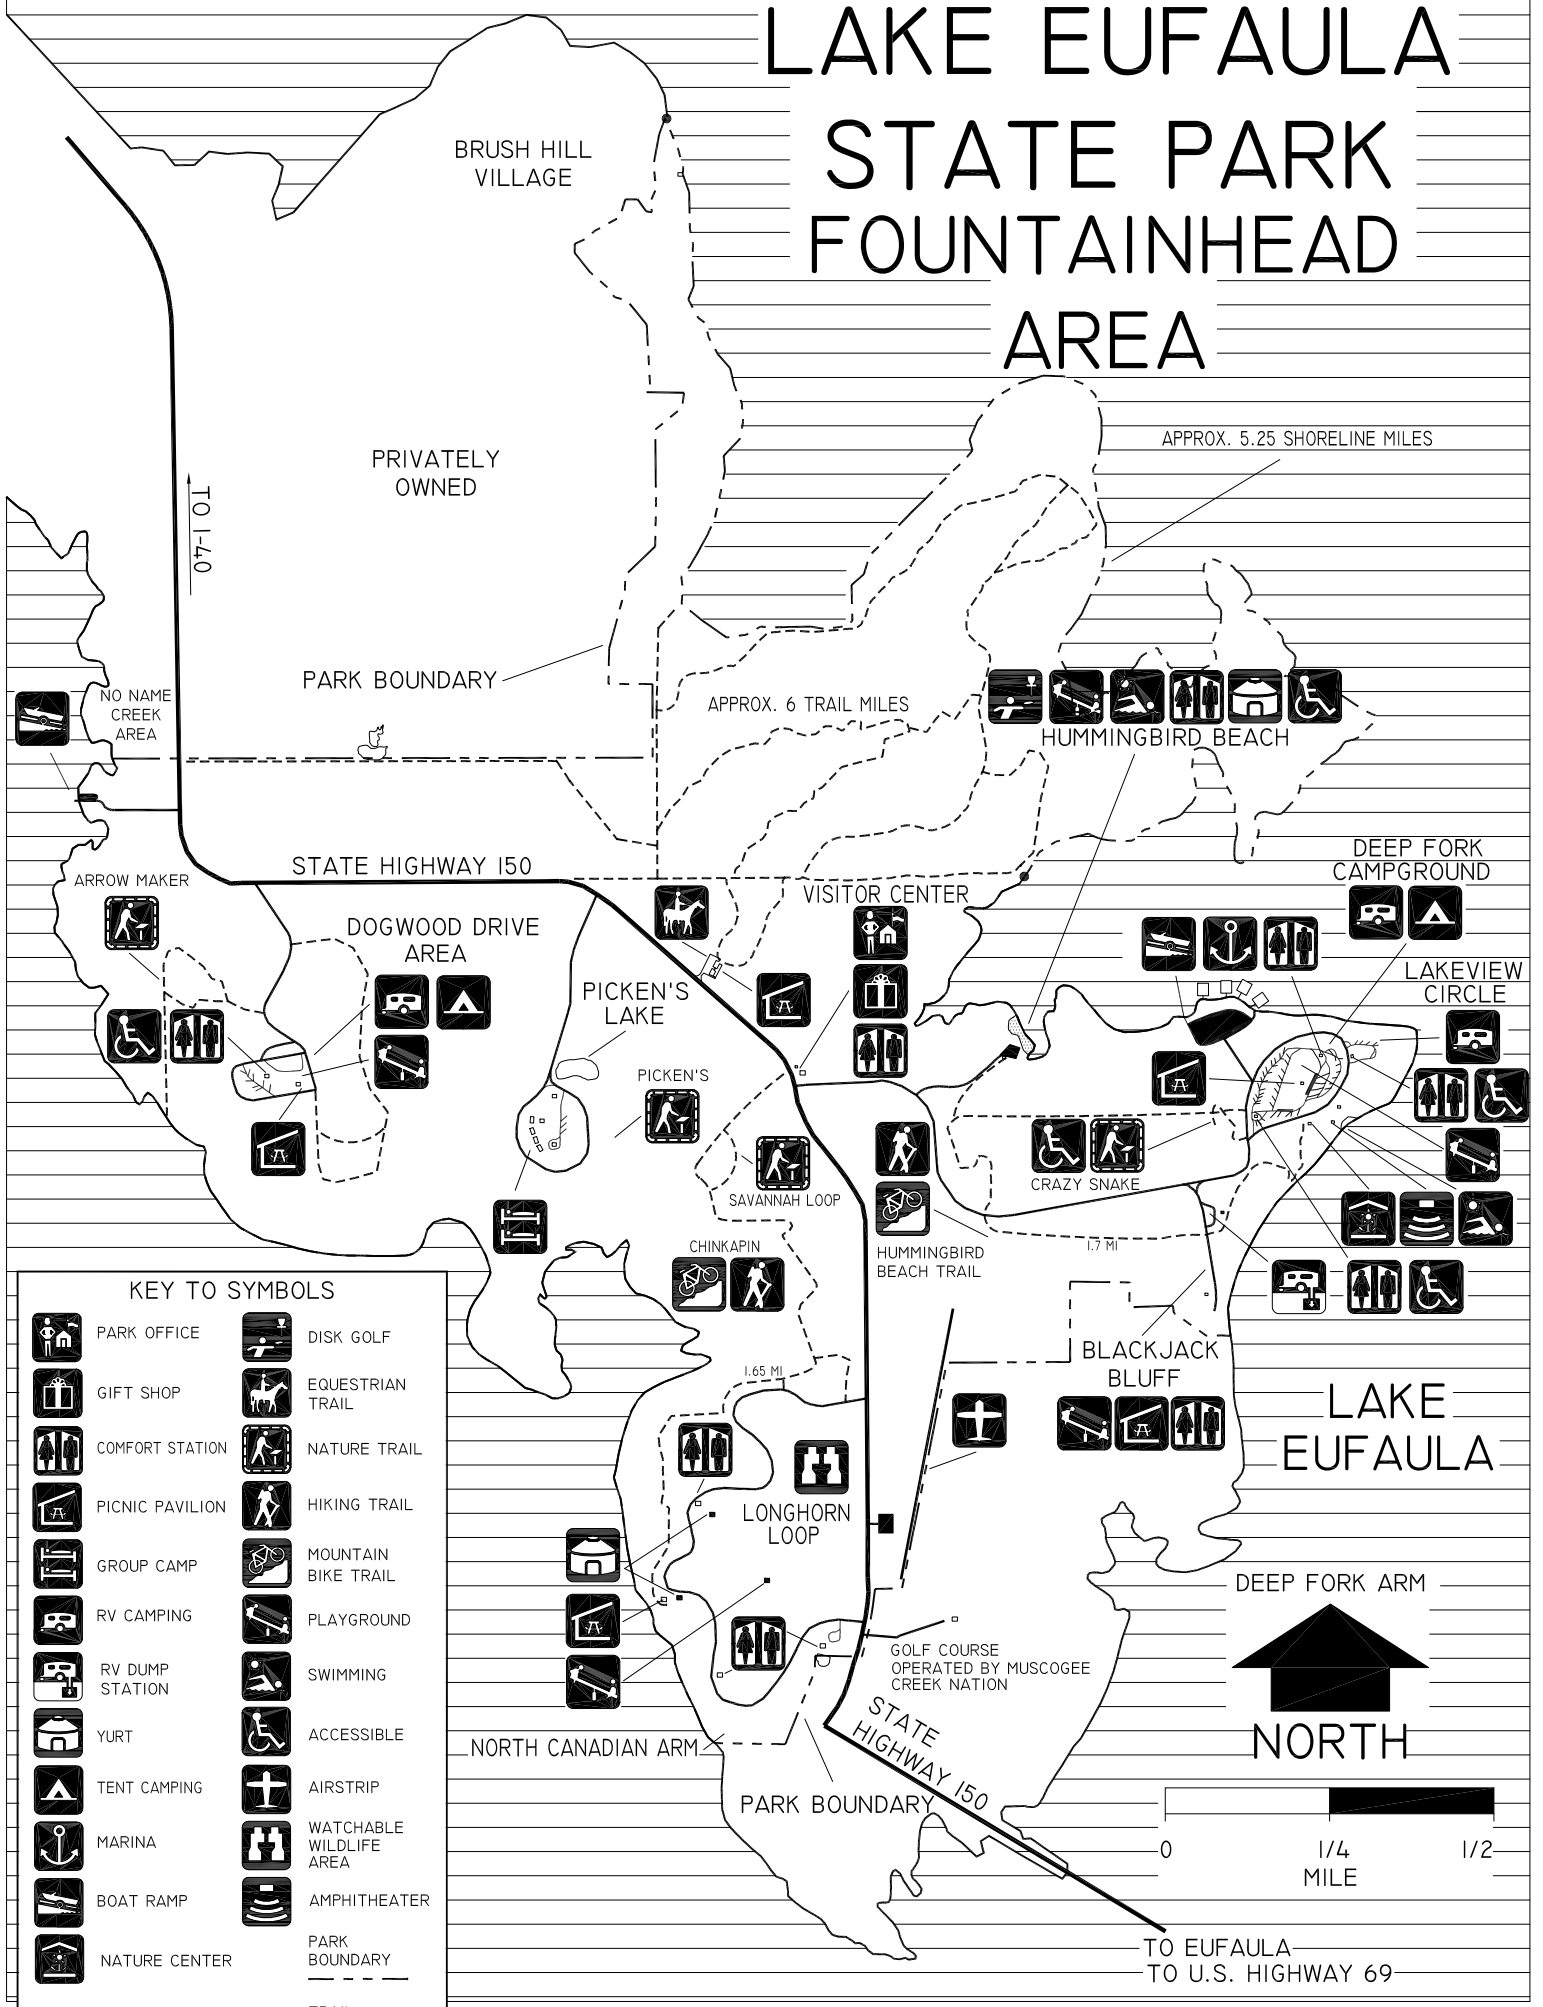

LAKE EUFAULA STATE PARK FOUNTAINHEAD AREA

KEY TO SYMBOLS

	PARK OFFICE		DISK GOLF
	GIFT SHOP		EQUESTRIAN TRAIL
	COMFORT STATION		NATURE TRAIL
	PICNIC PAVILION		HIKING TRAIL
	GROUP CAMP		MOUNTAIN BIKE TRAIL
	RV CAMPING		PLAYGROUND
	RV DUMP STATION		SWIMMING
	YURT		ACCESSIBLE
	TENT CAMPING		AIRSTRIP
	MARINA		WATCHABLE WILDLIFE AREA
	BOAT RAMP		AMPHITHEATER
	NATURE CENTER		PARK BOUNDARY
			TRAIL