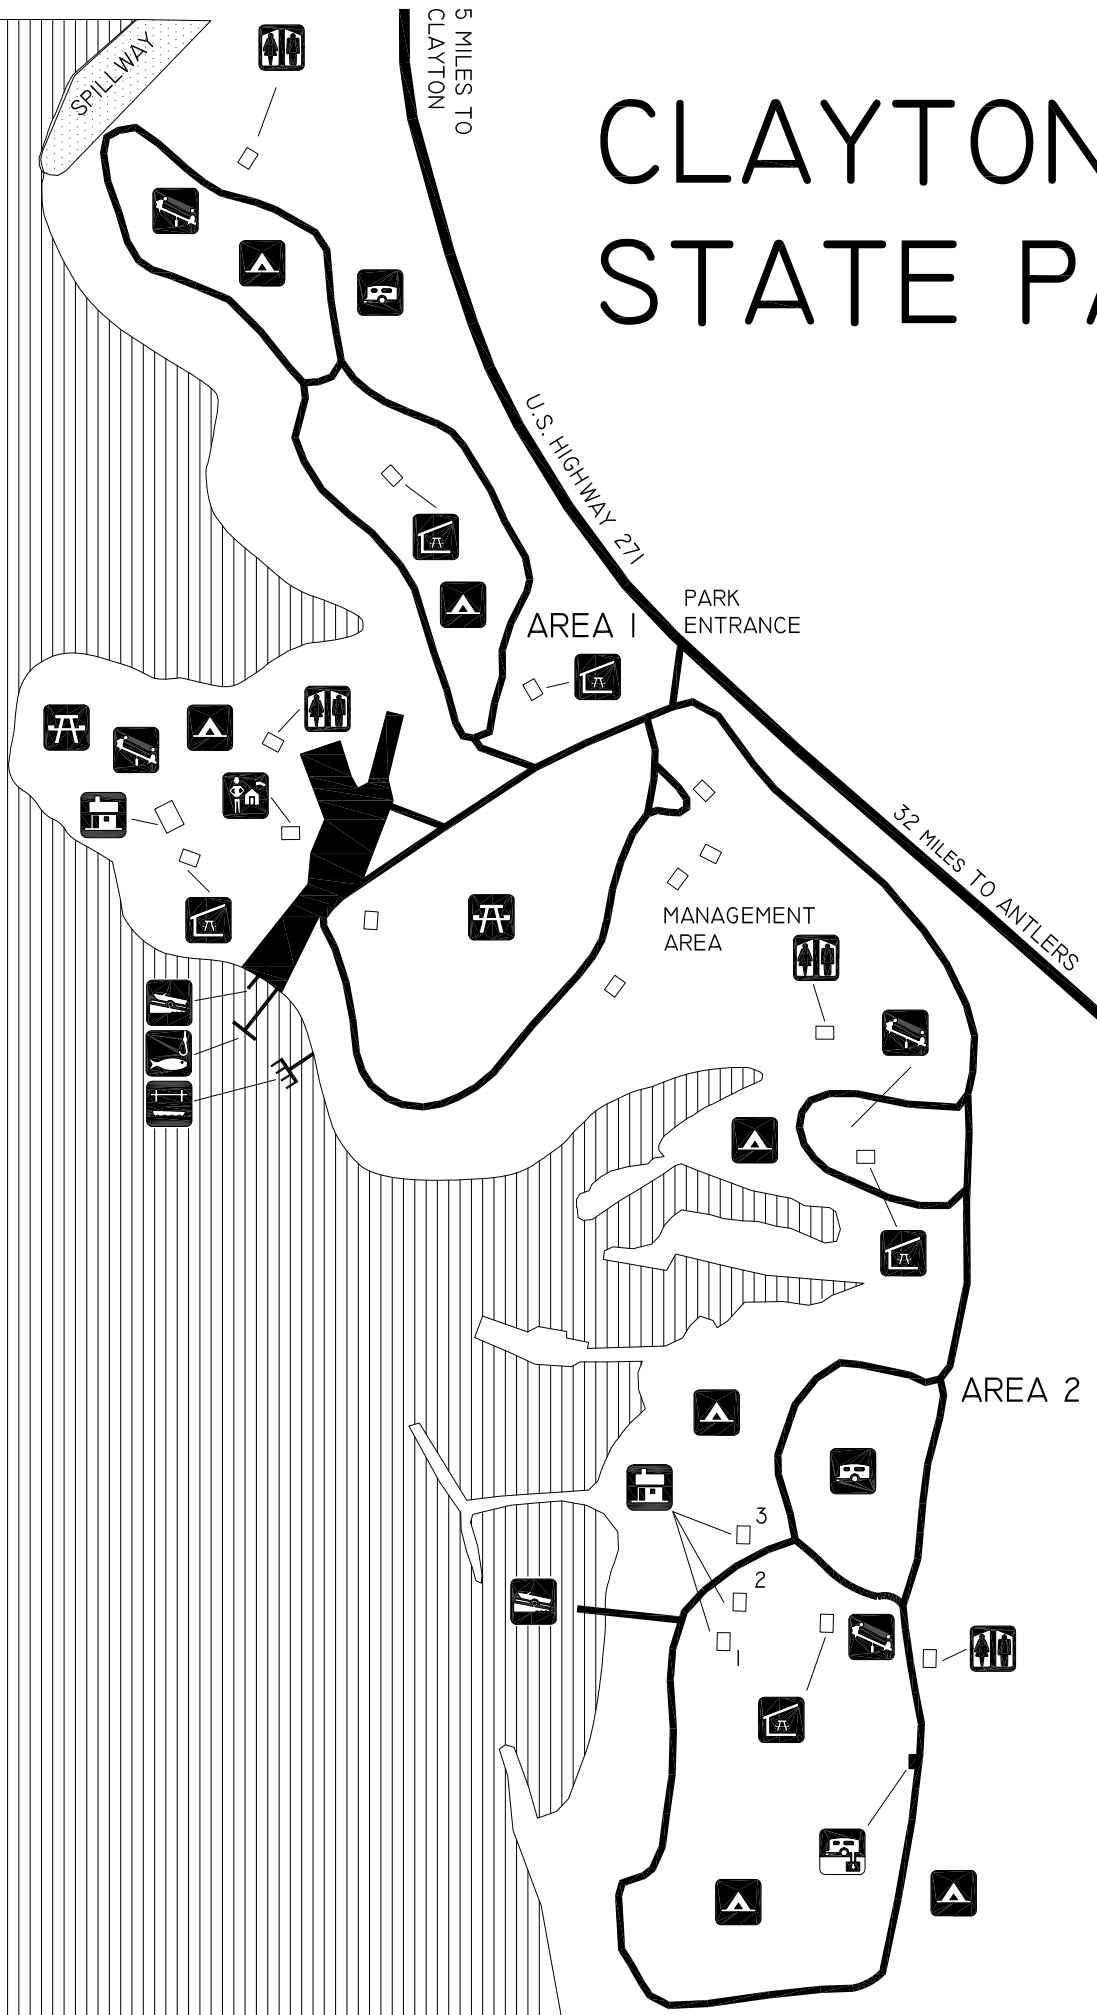

CLAYTON LAKE STATE PARK

NORTH

KEY TO SYMBOLS

-  PARK OFFICE
-  COMFORT STATION
-  CABINS
-  RV CAMPING
-  RV DUMP STATION
-  TENT CAMPING
-  PICNIC PAVILION
-  PLAYGROUND
-  PICNIC AREA
-  BOAT RAMP
-  BOAT COURTESY DOCK
-  FISHING PIER