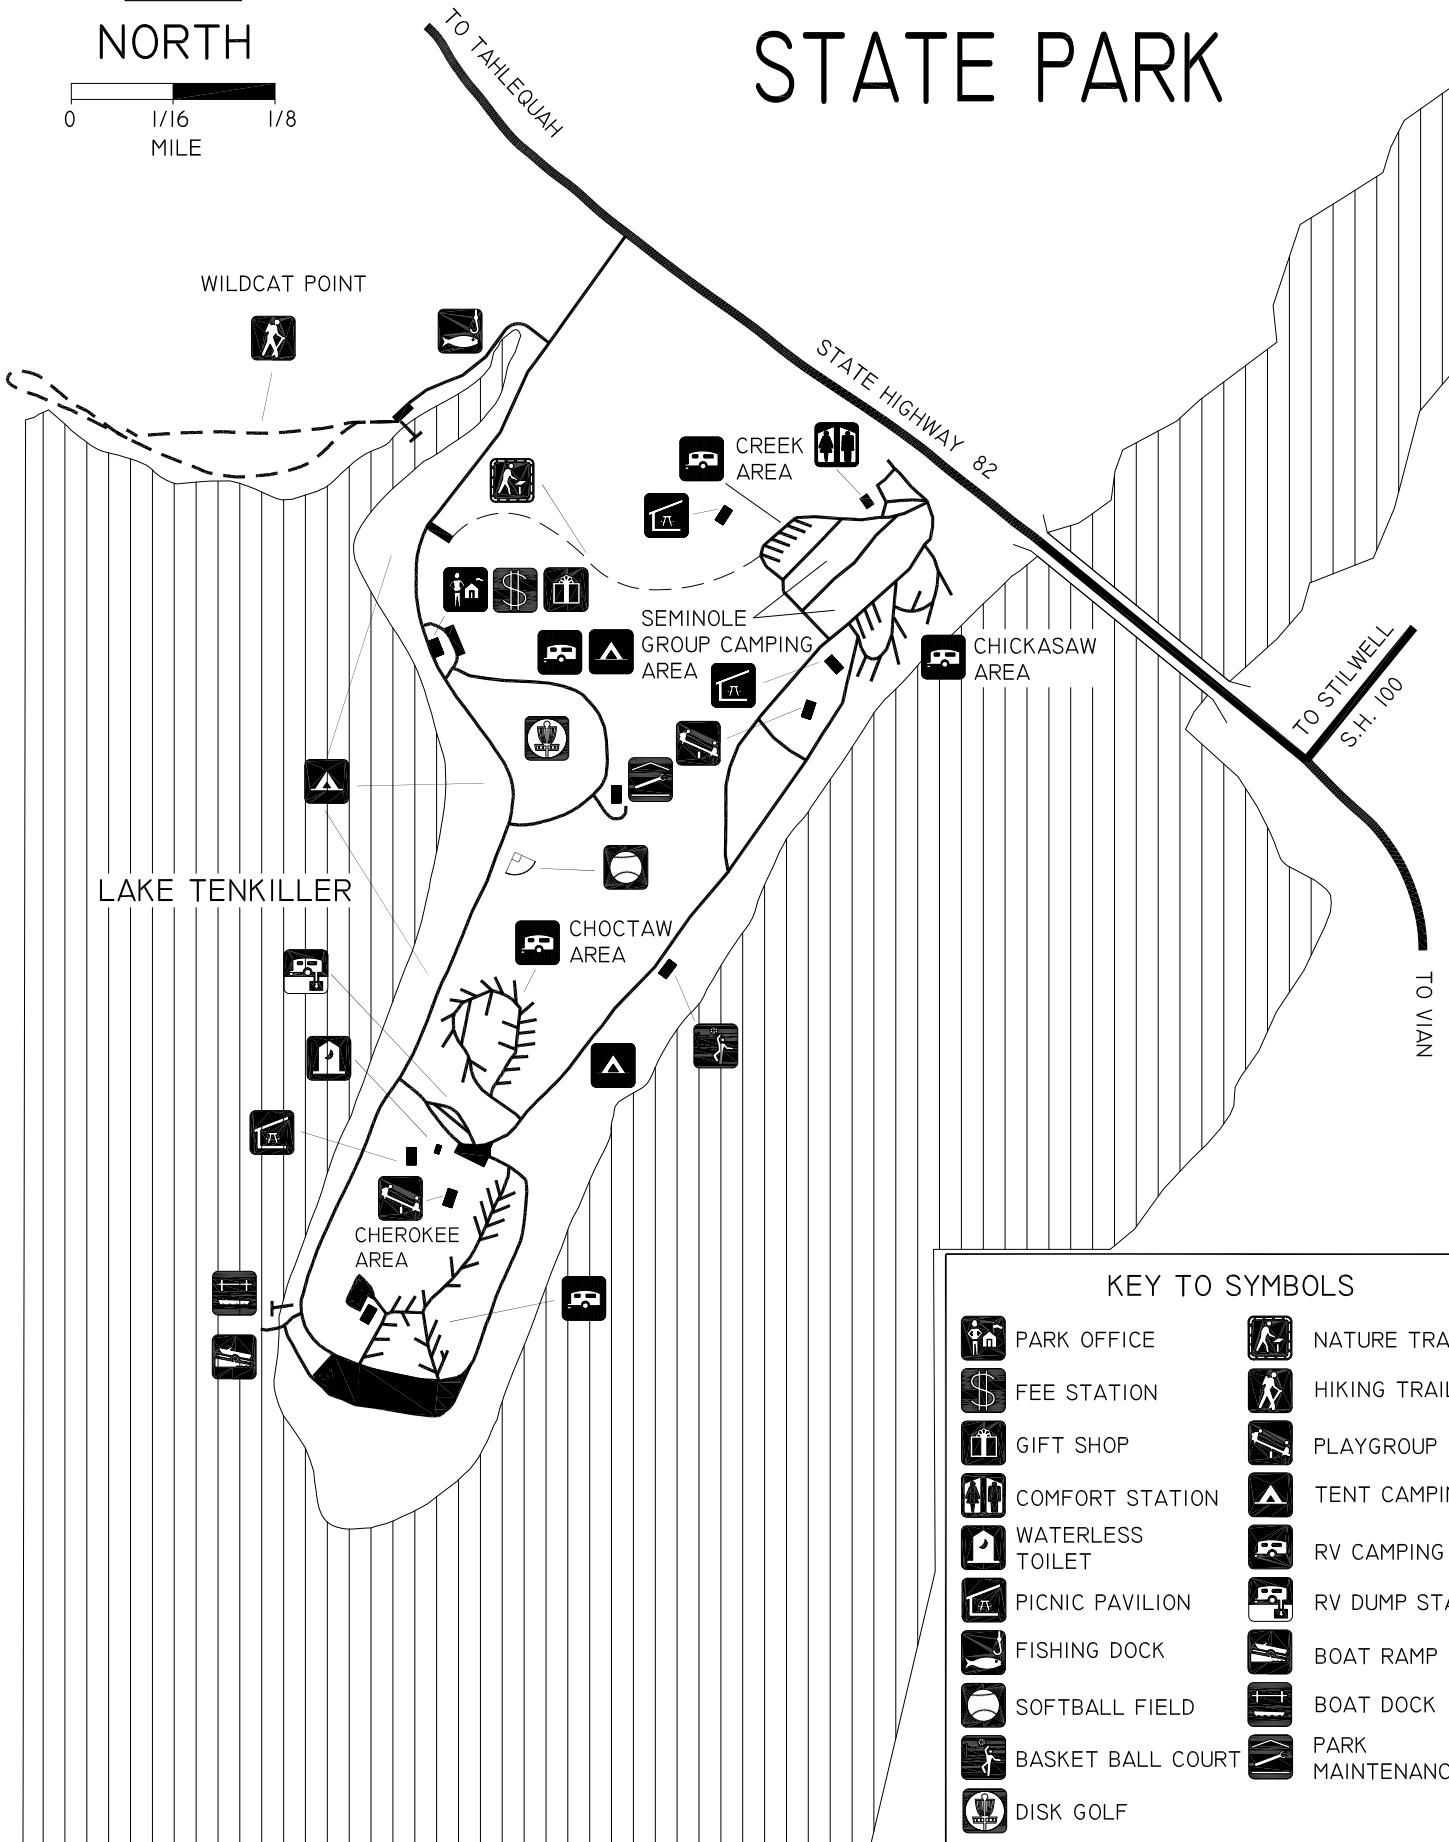

NORTH

# CHEROKEE LANDING STATE PARK

## KEY TO SYMBOLS

	PARK OFFICE		NATURE TRAIL
	FEE STATION		HIKING TRAIL
	GIFT SHOP		PLAYGROUP
	COMFORT STATION		TENT CAMPING
	WATERLESS TOILET		RV CAMPING
	PICNIC PAVILION		RV DUMP STATION
	FISHING DOCK		BOAT RAMP
	SOFTBALL FIELD		BOAT DOCK
	BASKET BALL COURT		PARK MAINTENANCE
	DISK GOLF		