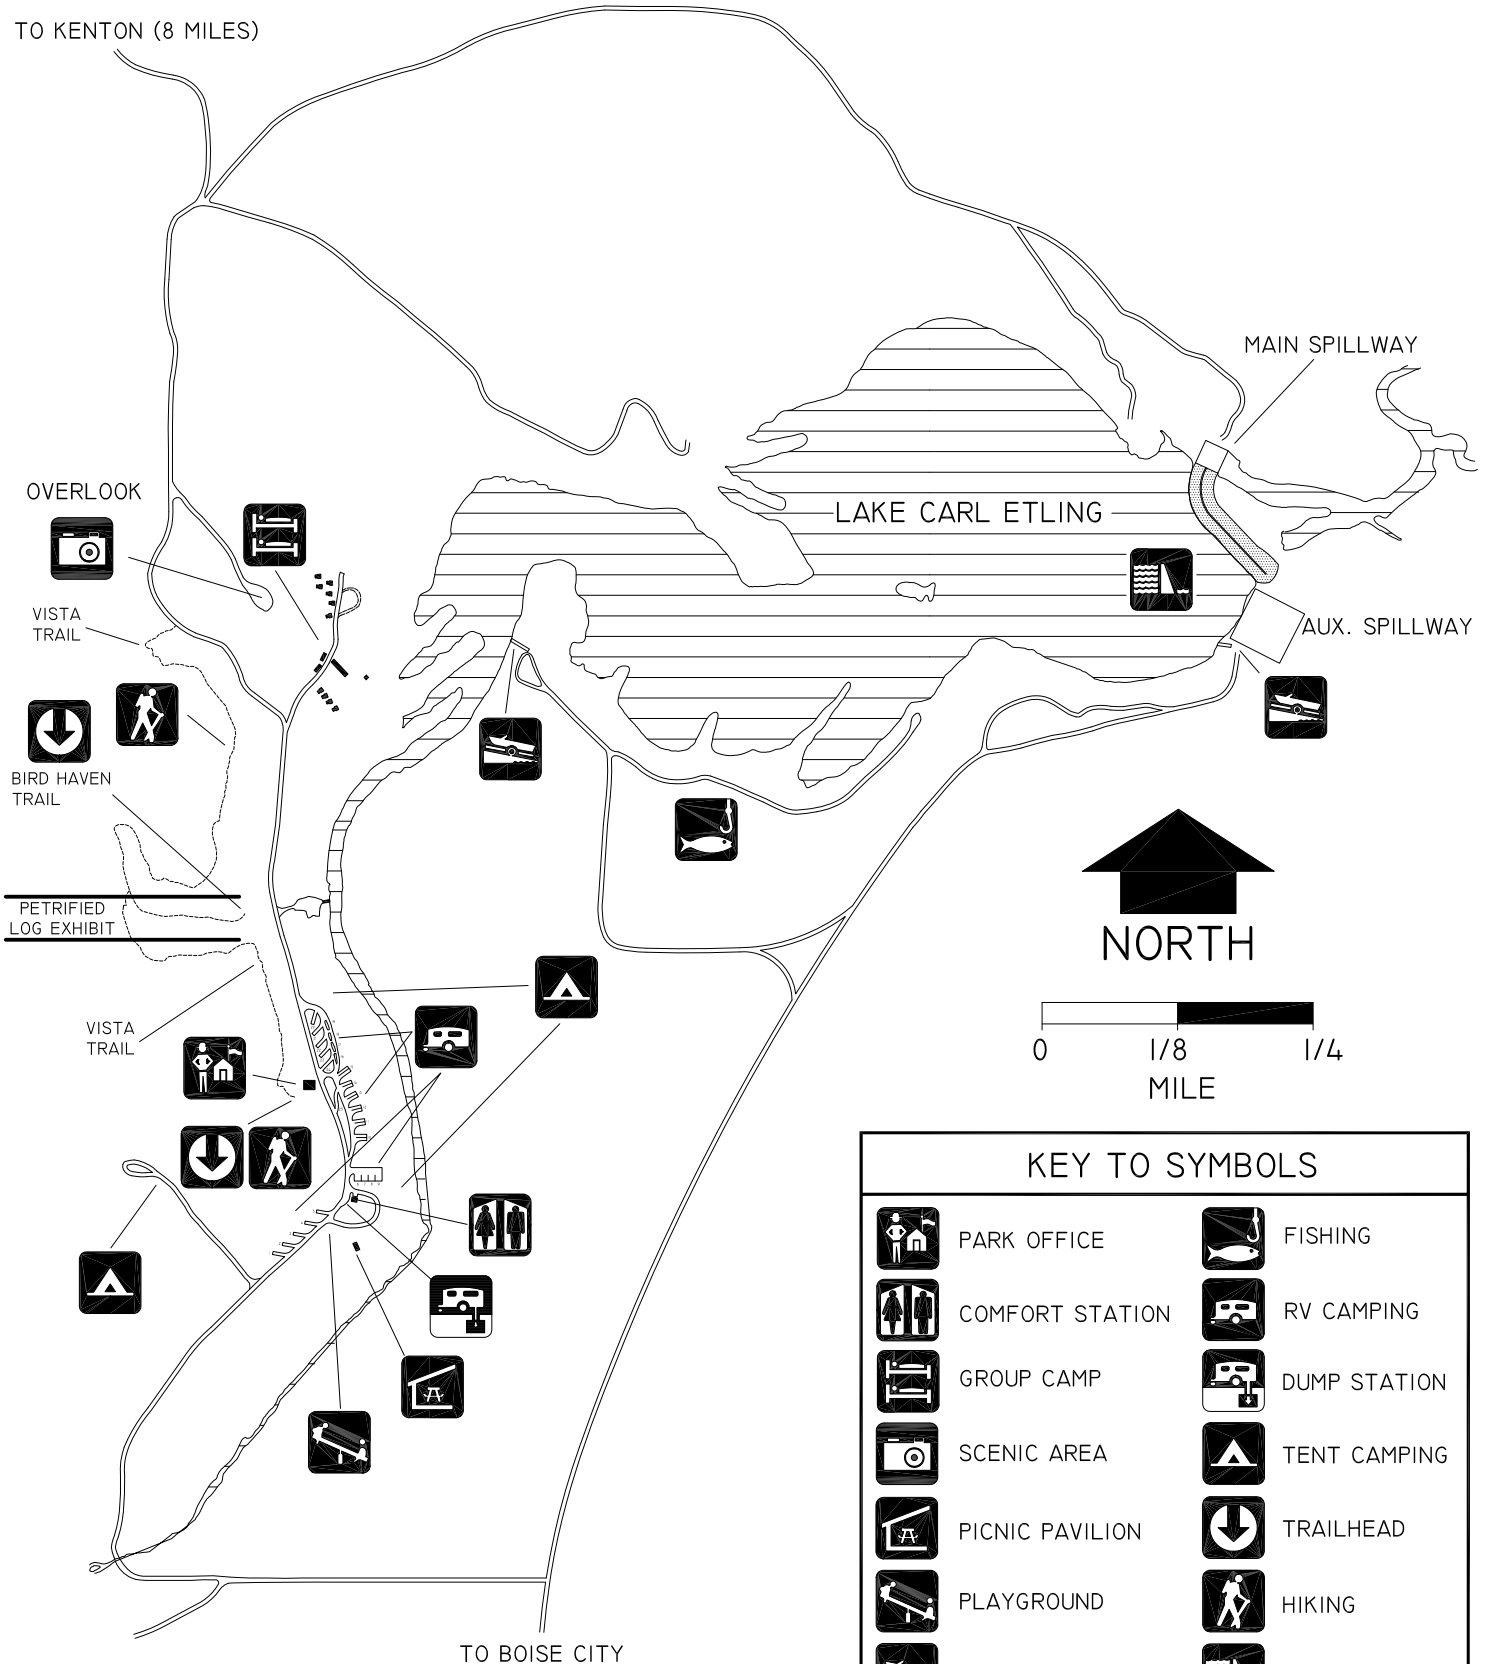

BLACK MESA STATE PARK

TO KENTON (8 MILES)

KEY TO SYMBOLS

	PARK OFFICE		FISHING
	COMFORT STATION		RV CAMPING
	GROUP CAMP		DUMP STATION
	SCENIC AREA		TENT CAMPING
	PICNIC PAVILION		TRAILHEAD
	PLAYGROUND		HIKING
	BOAT RAMP		DAM