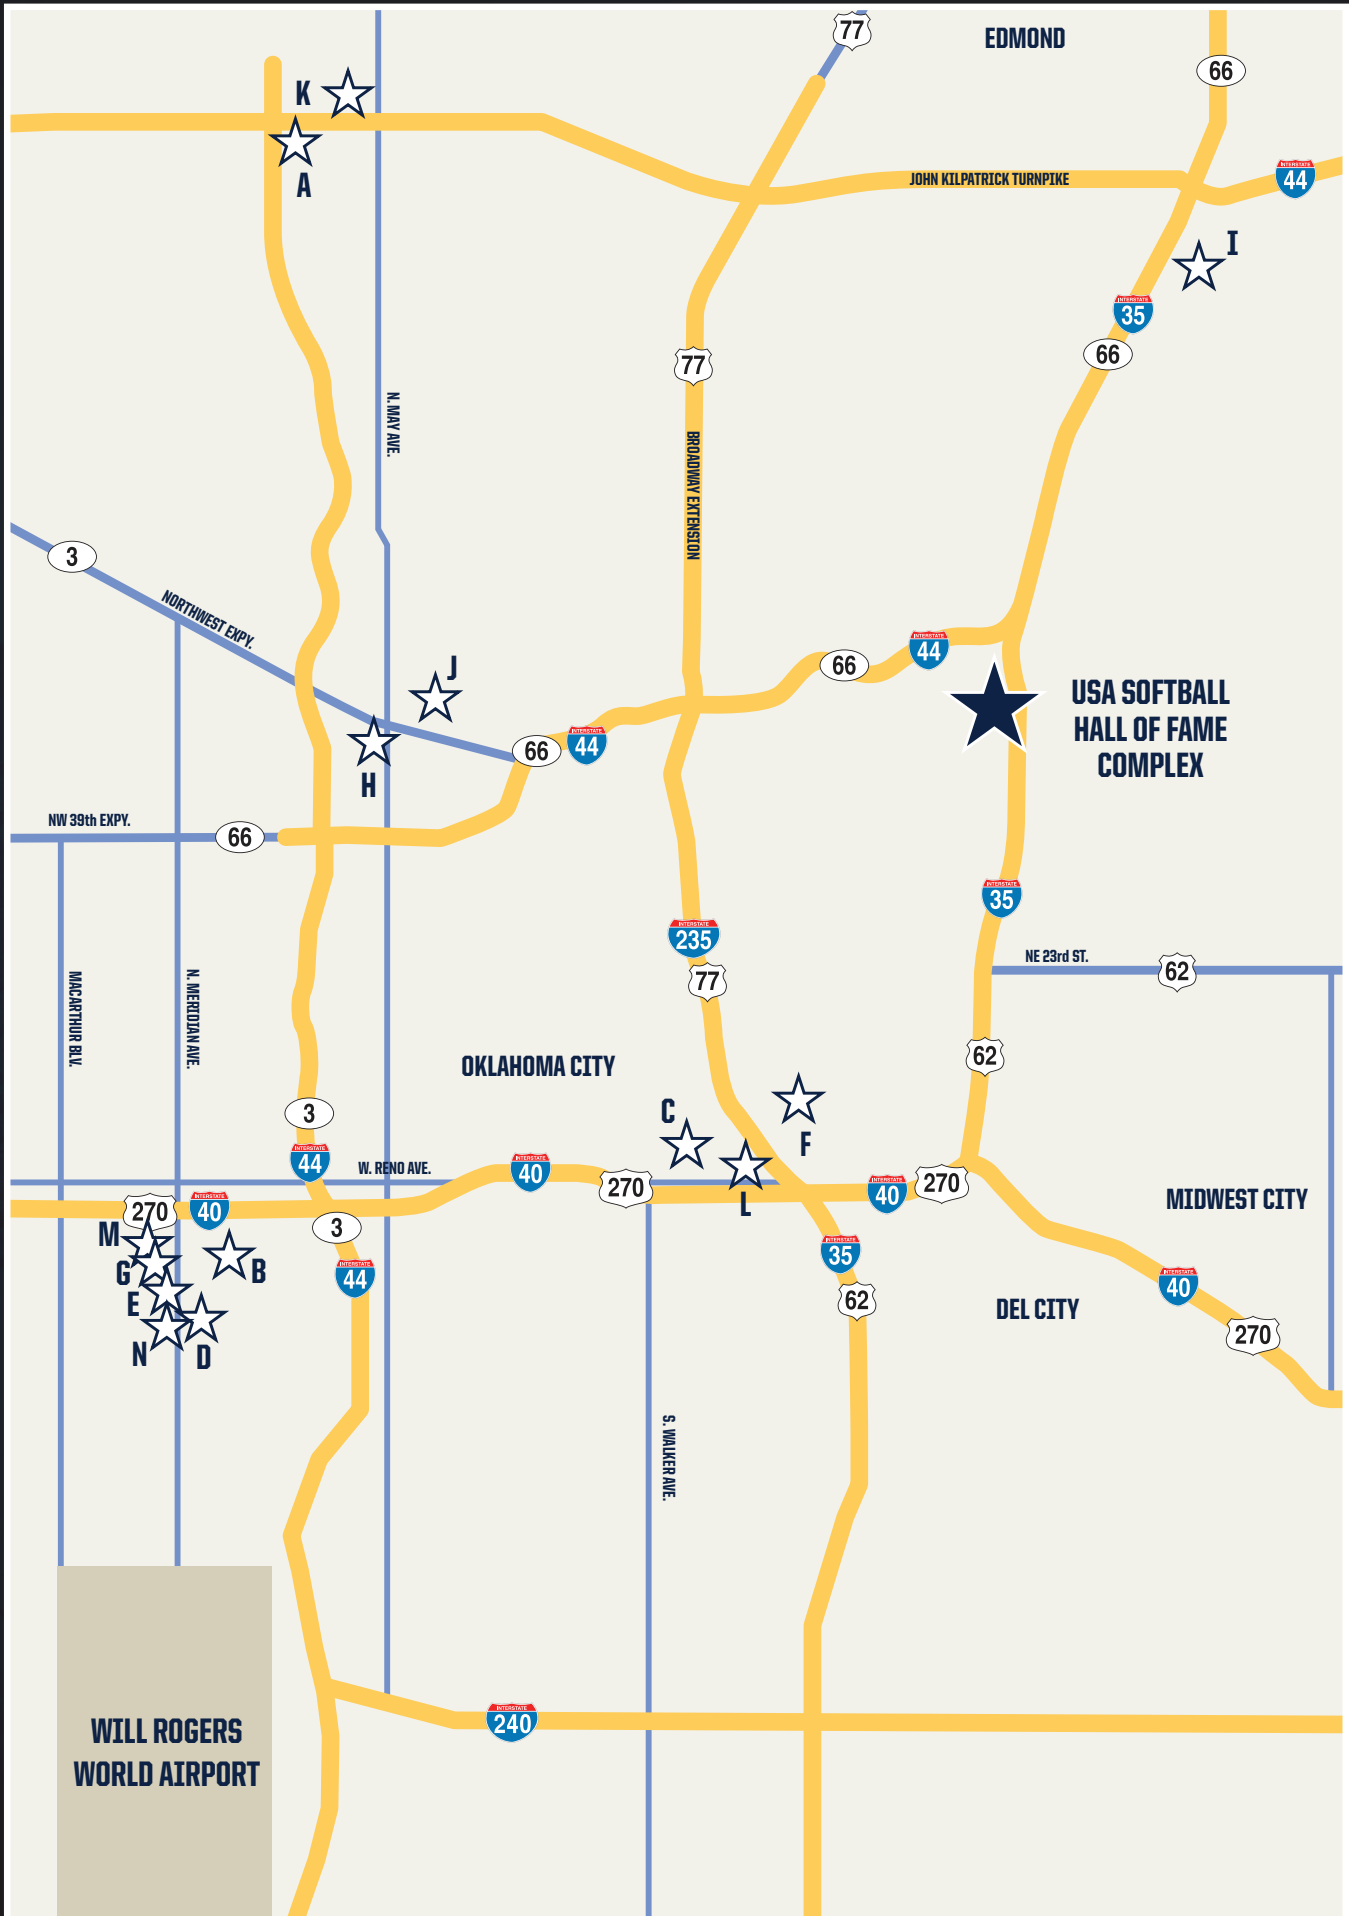

**G** **Fairfield Inn & Suites**  
(Airport)  
4521 SW 15th Street  
Oklahoma City, OK 73128  
405.604.3223  
mona.wenzel@champion-hotels.com  
12.9 miles, 17 minutes

**L** **Residence Inn**  
(Downtown/Bricktown)  
400 E. Reno Ave.  
Oklahoma City, OK 73104  
405.601.1700  
kristyn.sliger@jqh.com  
6.4 miles, 12 minutes

**M** **TownePlace Suites**  
(Airport)  
4601 SW 15th Street  
Oklahoma City, OK 73128  
405.600.9988  
mona.wenzel@champion-hotels.com  
12.9 miles, 15 minutes

**D** **DoubleTree by Hilton**  
(Airport)  
4410 SW 19th Street  
Oklahoma City, OK 73108  
405.688.3300  
Courtney.Manning@Hilton.com  
13 miles, 17 minutes

**I** **Hampton Inn**  
(OKC Northeast)  
11820 N I-35 Service Rd.  
405.608.2744  
Crystal.hill@hilton.com  
5.6 miles, 6 minutes

**N** **Wyndham Garden**  
(Airport)  
2101 S. Meridian Ave.  
Oklahoma City, OK 73108  
405.685.4000  
kdunkin@wyndhamokc.com  
13.1 miles, 16 minutes

Letters beside hotel information correspond to the locations on the map on the back of this page.

EDMOND

66

K  
★  
★  
A

JOHN KILPATRICK TURNPIKE

44

★  
I

66