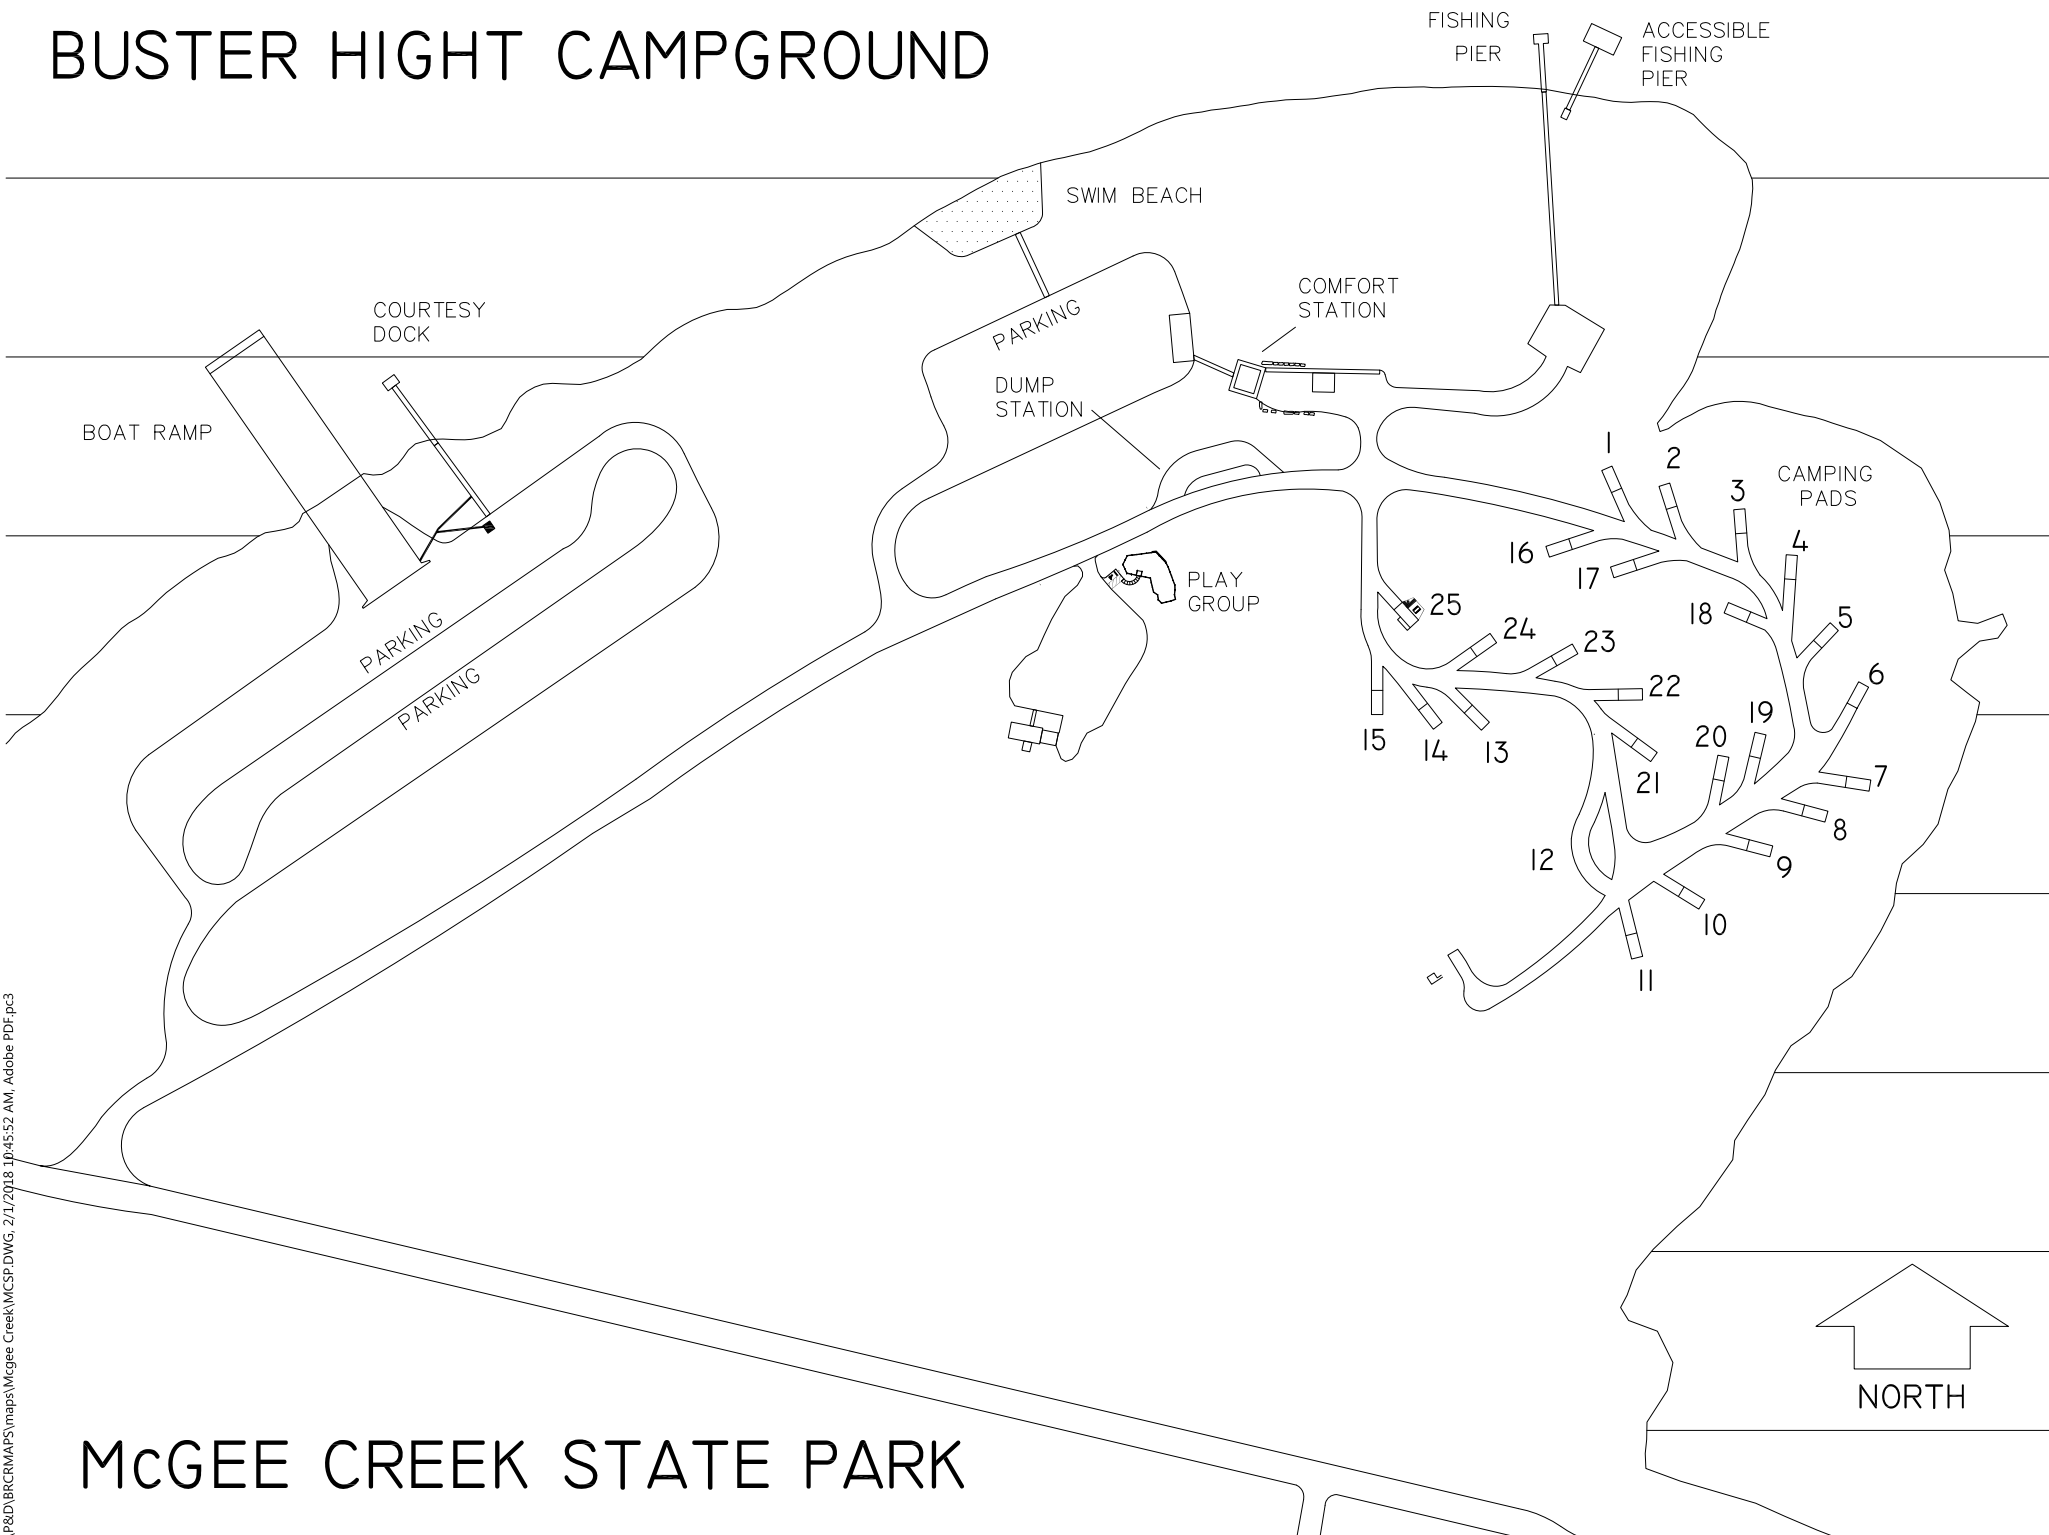

BUSTER HIGHT CAMPGROUND

McGEE CREEK STATE PARK

\\P8D1\BRCRMAPS\maps\Mcgee Creek\WCSP.DWG, 2/1/2018 10:45:52 AM, Adobe PDF.pc3