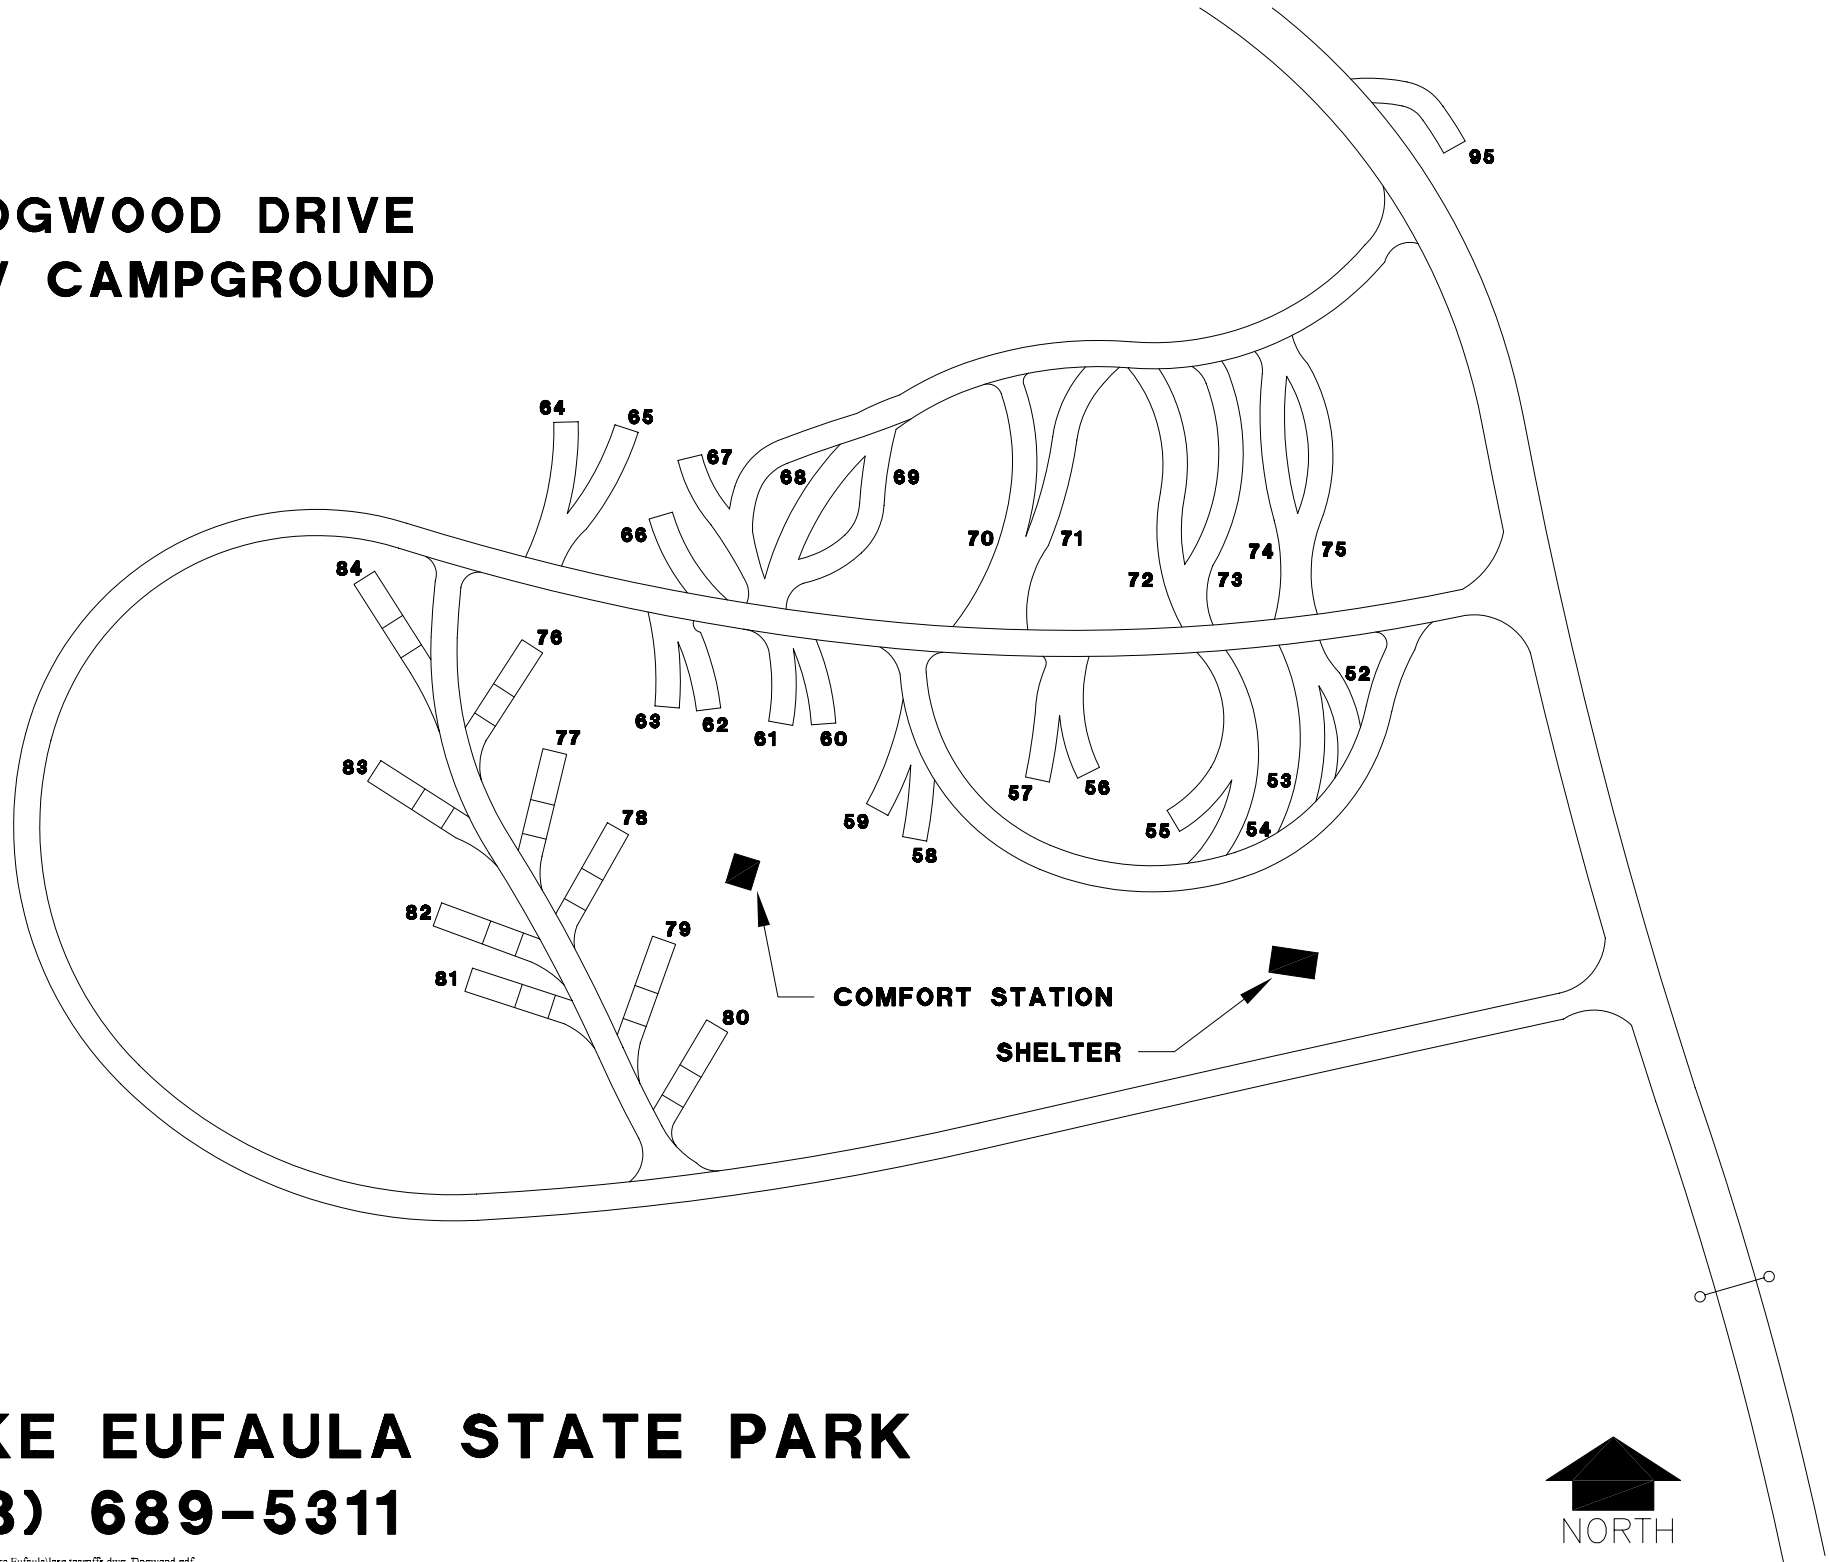

DOGWOOD DRIVE RV CAMPGROUND

LAKE EUFAULA STATE PARK
(918) 689-5311