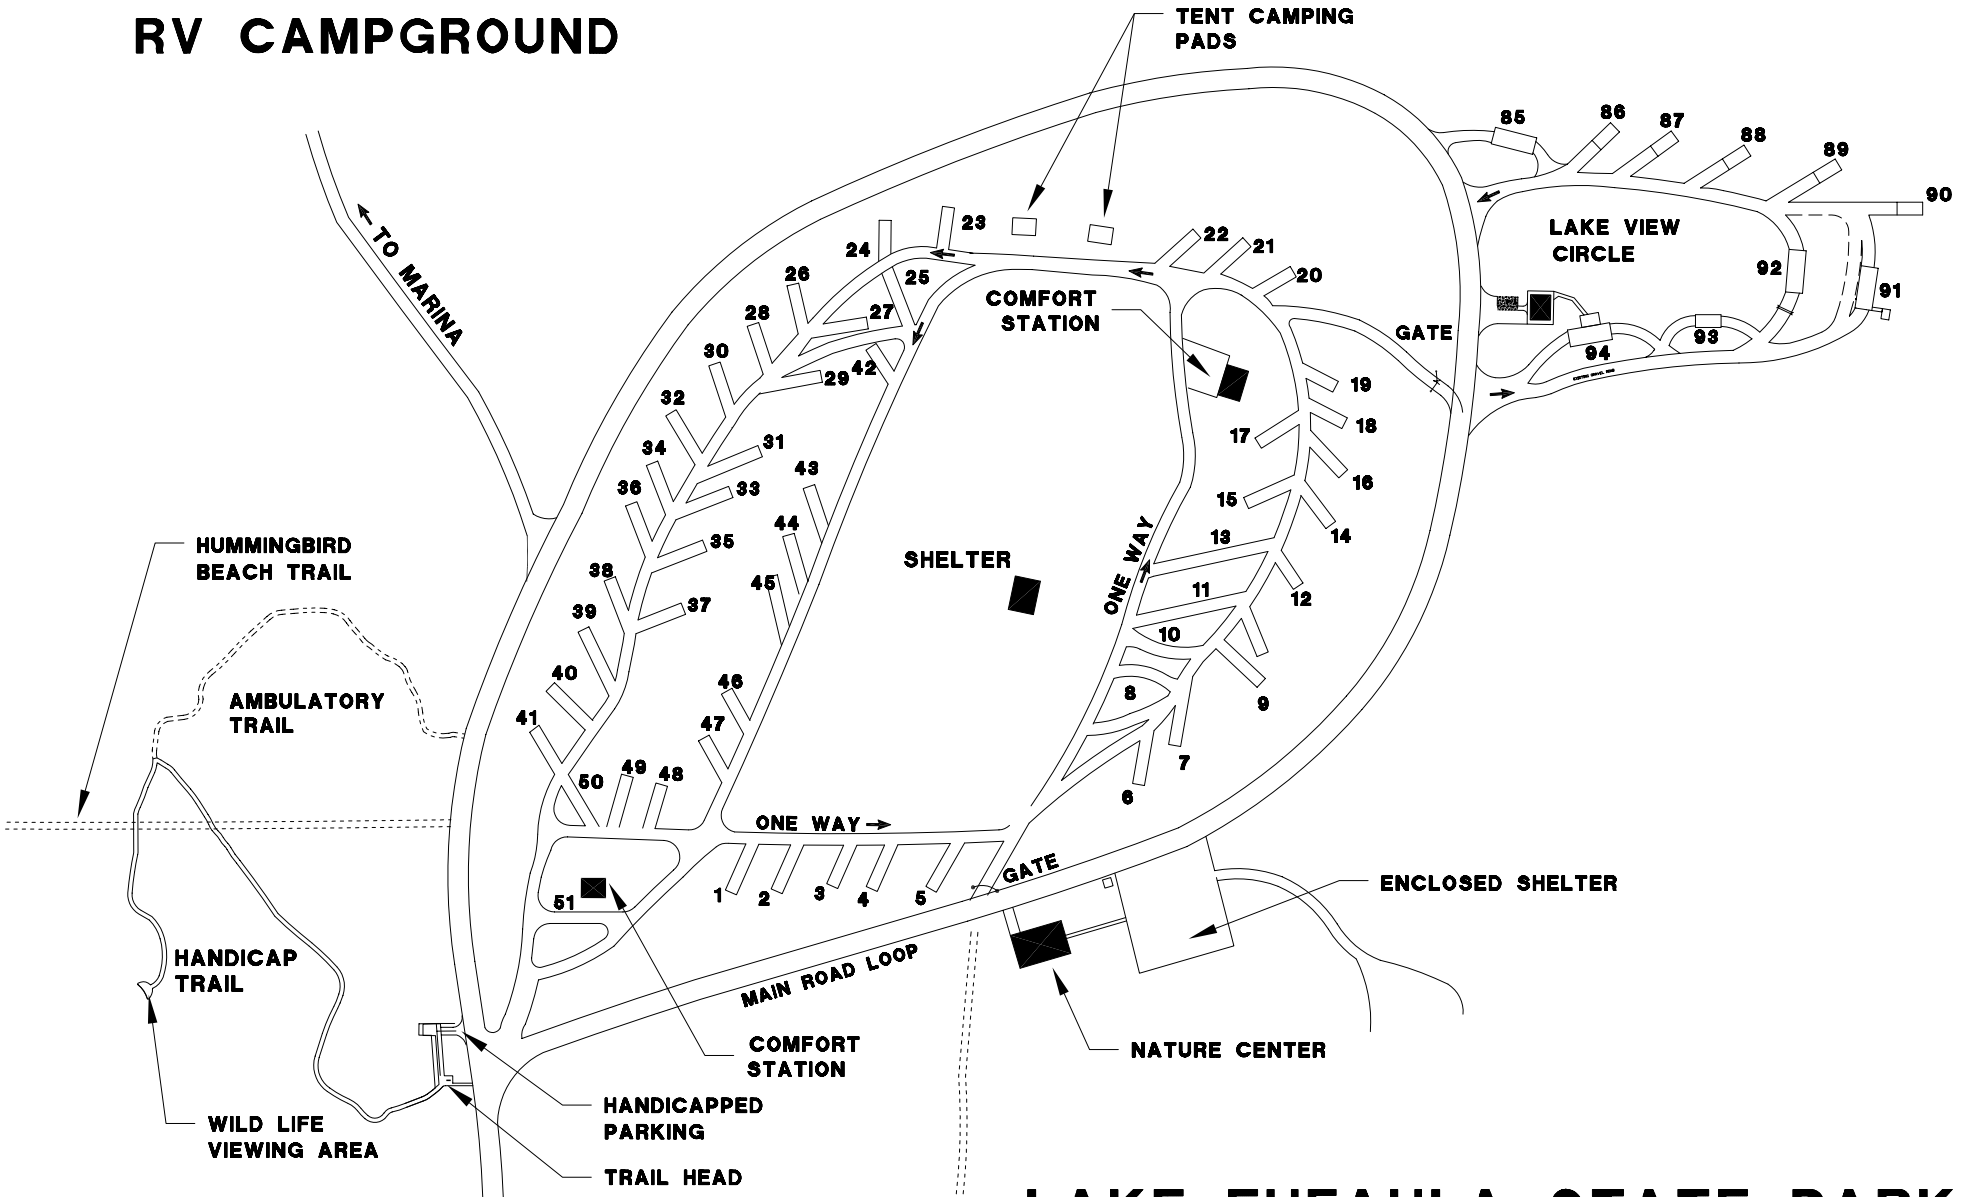

DEEP FORK CAMPGROUND RV CAMPGROUND

LAKE EUFAULA STATE PARK
(918) 689-5311