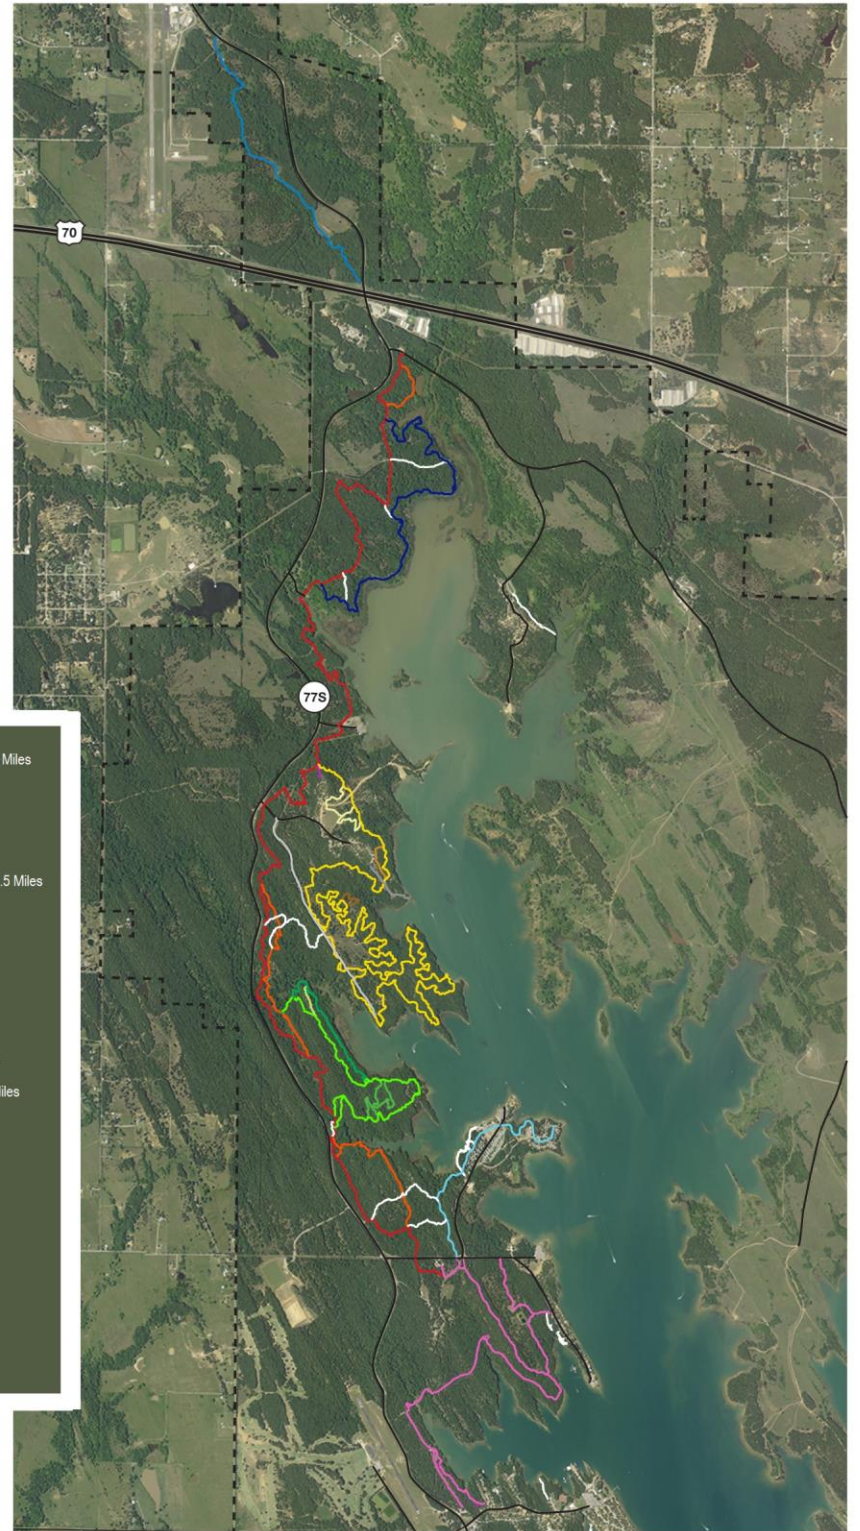

Lake Murray State Park Hiking Trails

Approximately 25 Miles of Total Trails

- Anadarche Spur - Pages 2,3 & 4 - Easy - 5 Miles
- Anadarche Trail - Moderate - 5 Miles
(Main Trail 4-6 Miles) - Pages 2,3 & 4
- Beaver Connector
- Beaver Lookout Trail - Page 3 - Moderate - .5 Miles
- Beaver Spur - Page 3 & 4
- Beaver Trail - Page 3 - Difficult - 1.2 Miles
- Buckhorn Trail - Moderate - 2 Miles
(Main Trail 2-3 Miles) - Page 4
- Duke Forest Way - Page 3
- Elephant Rock Trail - Page 4 - Easy - 1 Mile
- Lake Shore Trail - Page 2 - Moderate - 1.5 Miles
- New Deal Trail - Easy - 3 Miles
- Race Loop - Page 3 - Difficult - 3 Miles
- Race Loop Spur 1 - Page 3
- Race Loop Spur 2 - Page 3
- Race Loop Spur 3 - Page 3
- Service Road Trail 1 - Page 3
- Service Road Trail 2 - Page 3
- - - Park Boundary
- Connector - Pages 2,3 & 4