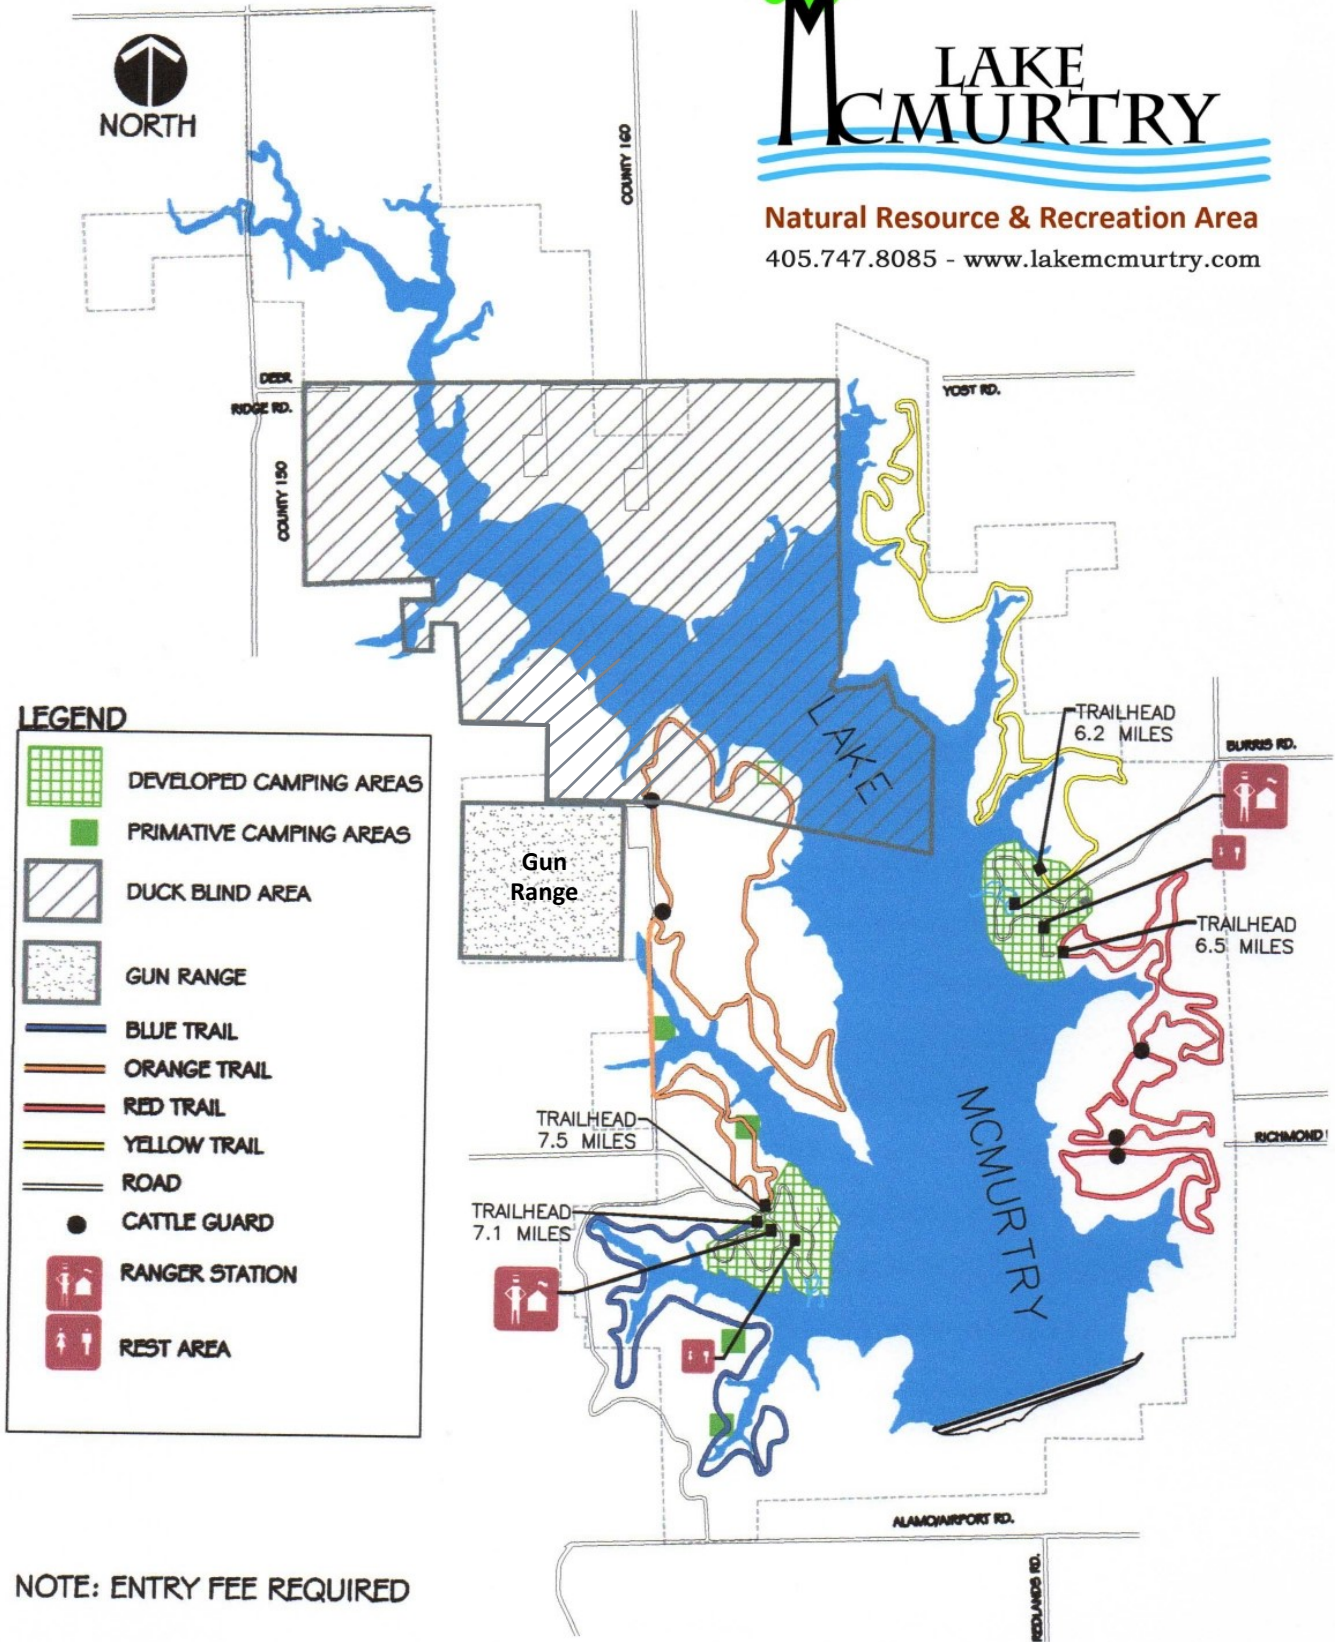

LAKE MCMURTRY

Natural Resource & Recreation Area

405.747.8085 - www.lakemcmurtry.com

LEGEND

-  DEVELOPED CAMPING AREAS
-  PRIMITIVE CAMPING AREAS
-  DUCK BLIND AREA
-  GUN RANGE
-  BLUE TRAIL
-  ORANGE TRAIL
-  RED TRAIL
-  YELLOW TRAIL
-  ROAD
-  CATTLE GUARD
-  RANGER STATION
-  REST AREA

NOTE: ENTRY FEE REQUIRED