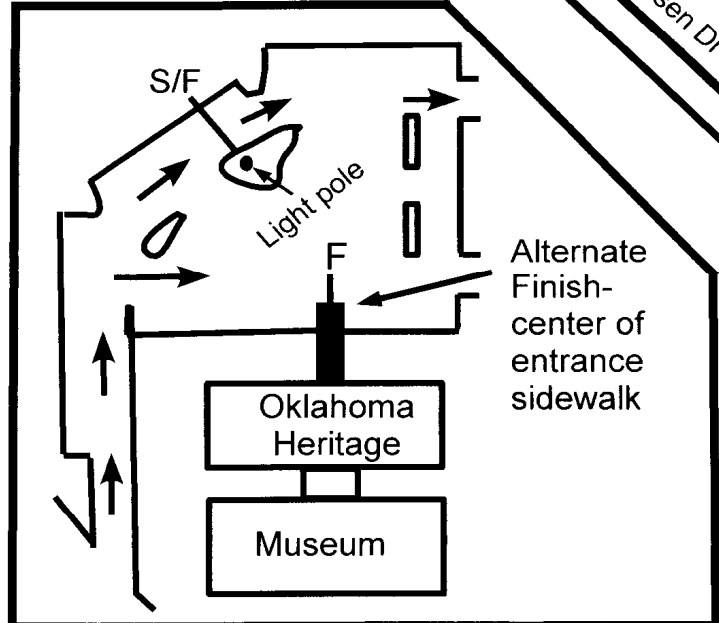

Effective
03-01-13 to 12-31-23

This course follows
the Shortest Possible
Route (SPR) over
the whole roadway.

Measured by
Ken Hardwick
2/24/2013
Ken@KenHardwick.com

2015 Oklahoma Heritage Land Run

10K & 5K Race Route

*Please note, 10K will run loop twice.