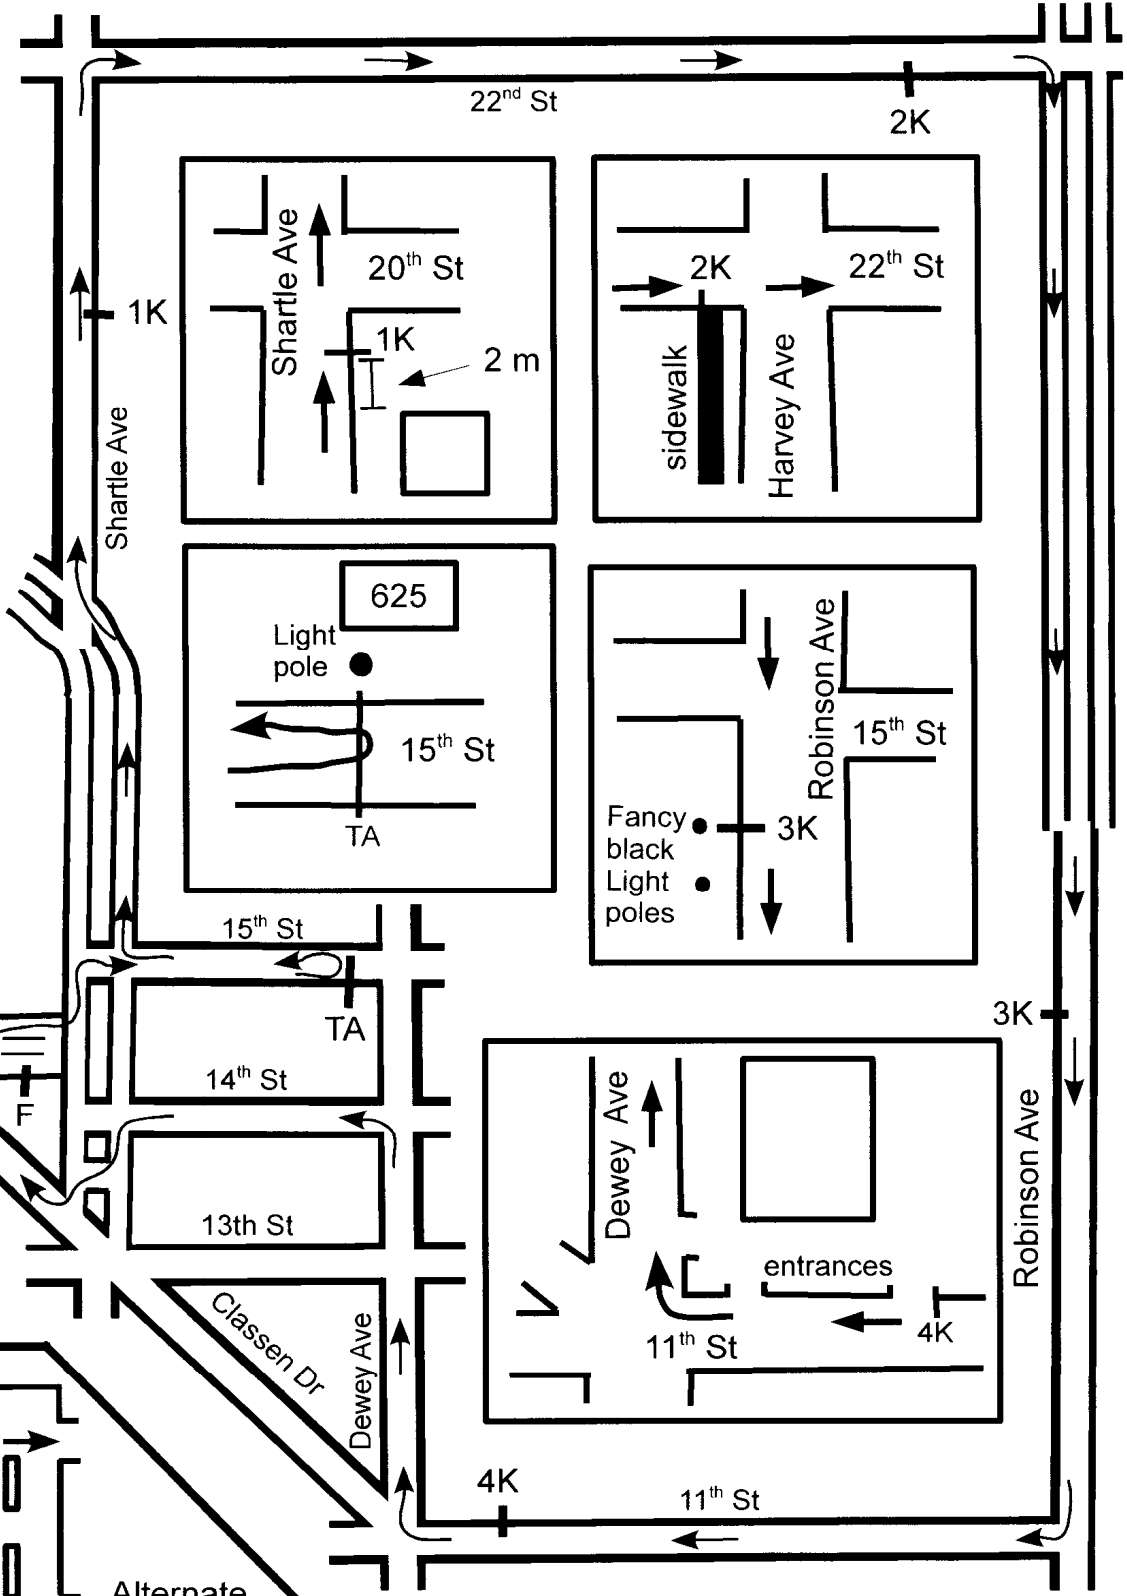

Effective
03-01-13 to 12-31-23

This course follows
the Shortest Possible
Route (SPR) over
the whole roadway.

Measured by
Ken Hardwick
2/24/2013
Ken@KenHardwick.com

2015 Oklahoma Heritage Land Run

10K & 5K Race Route

*Please note, 10K will run loop twice.