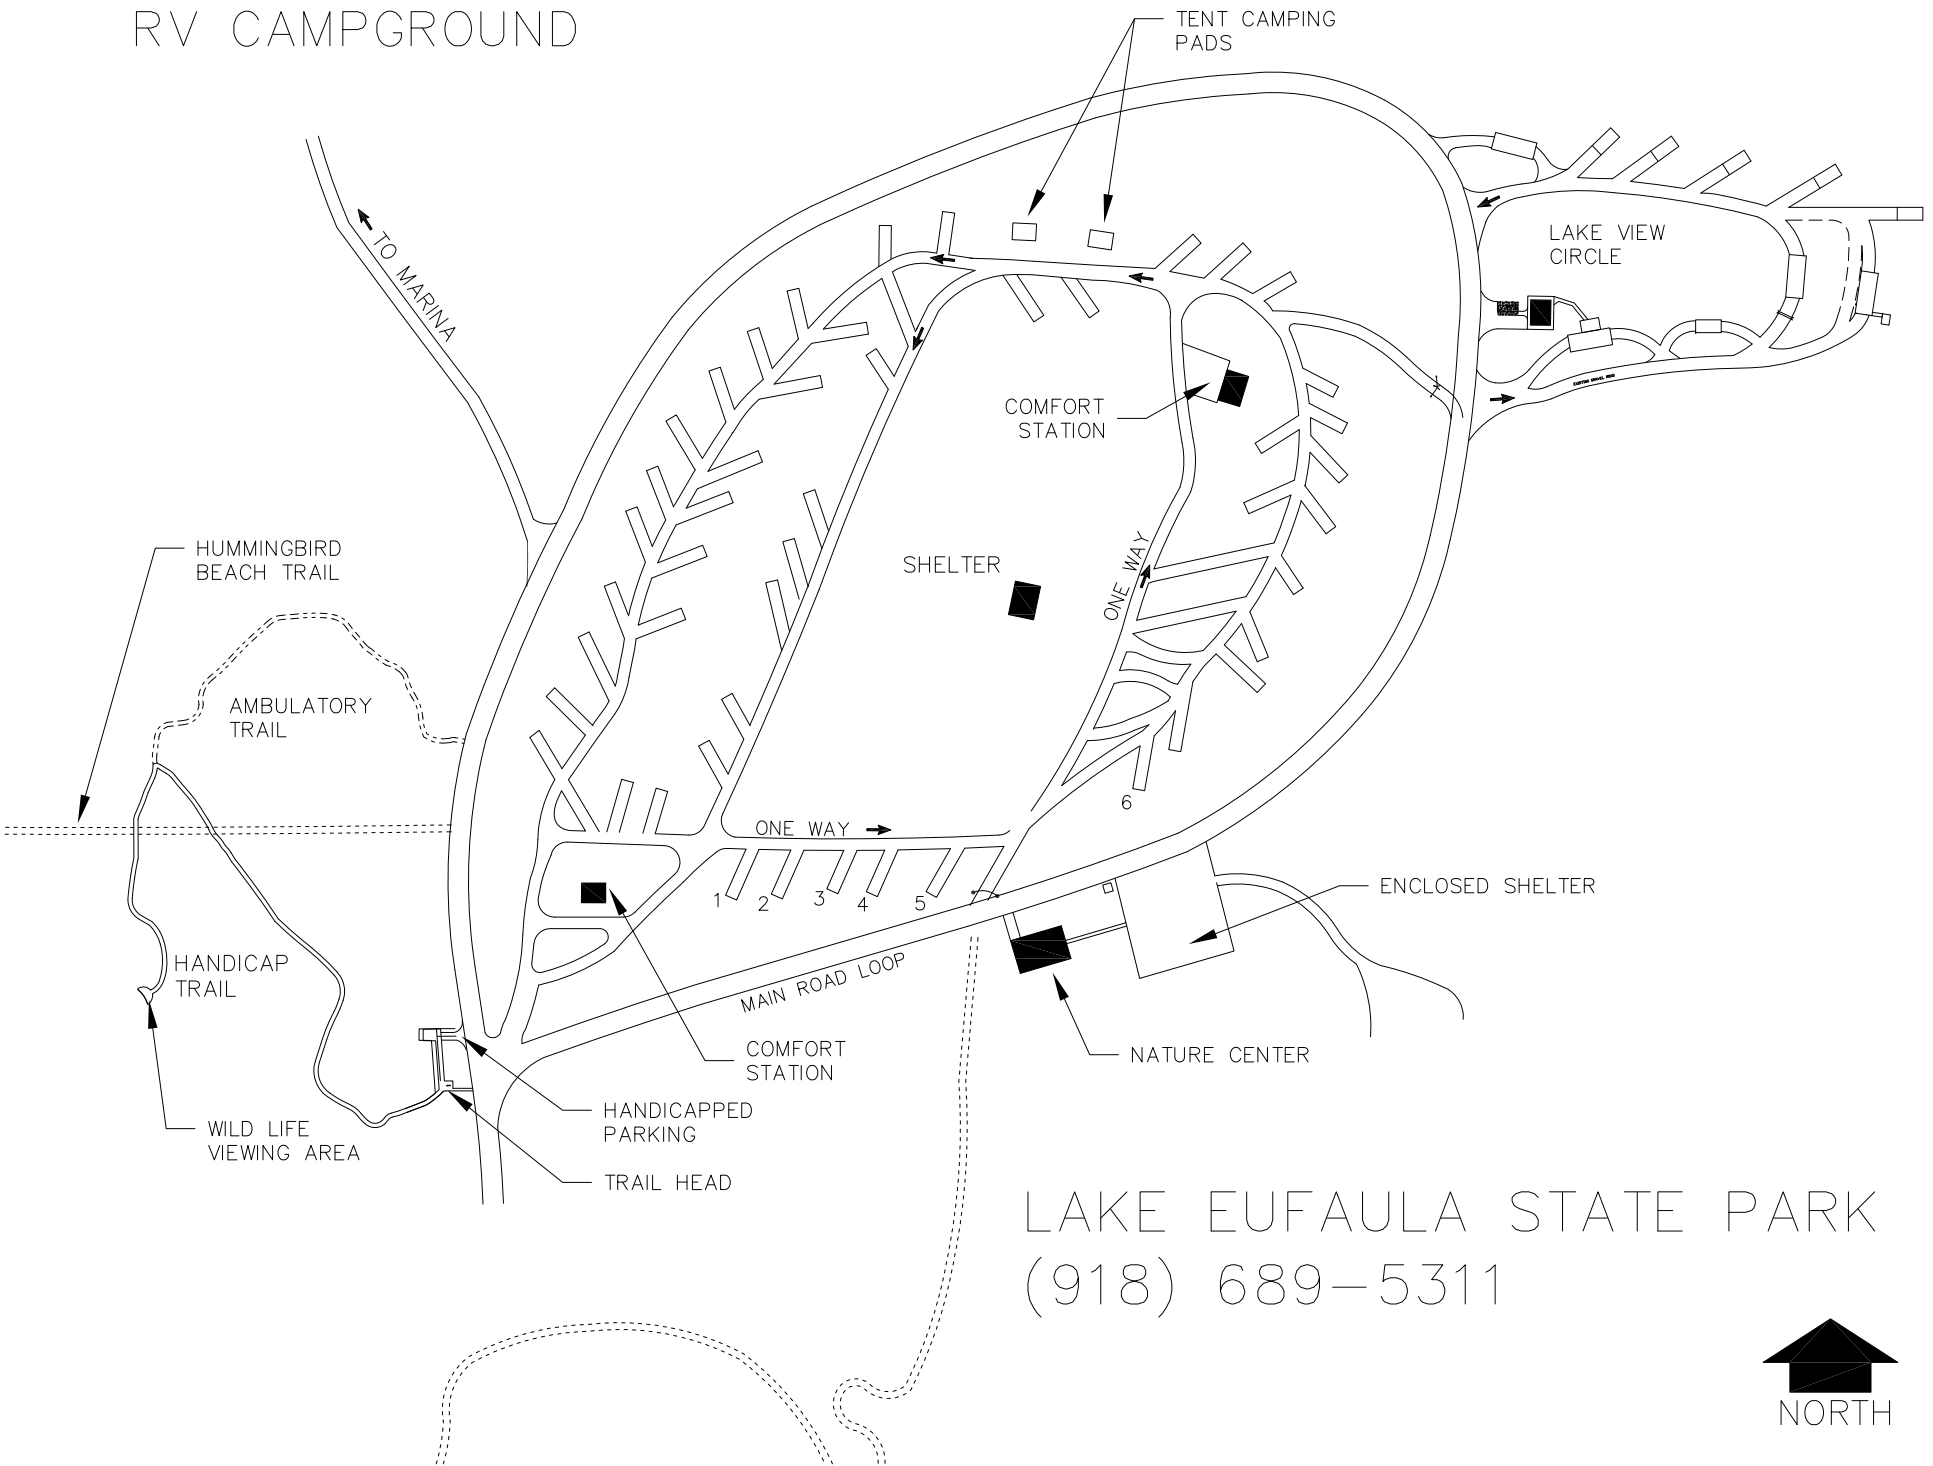

DEEP FORK CAMPGROUND RV CAMPGROUND

LAKE EUFAULA STATE PARK
(918) 689-5311