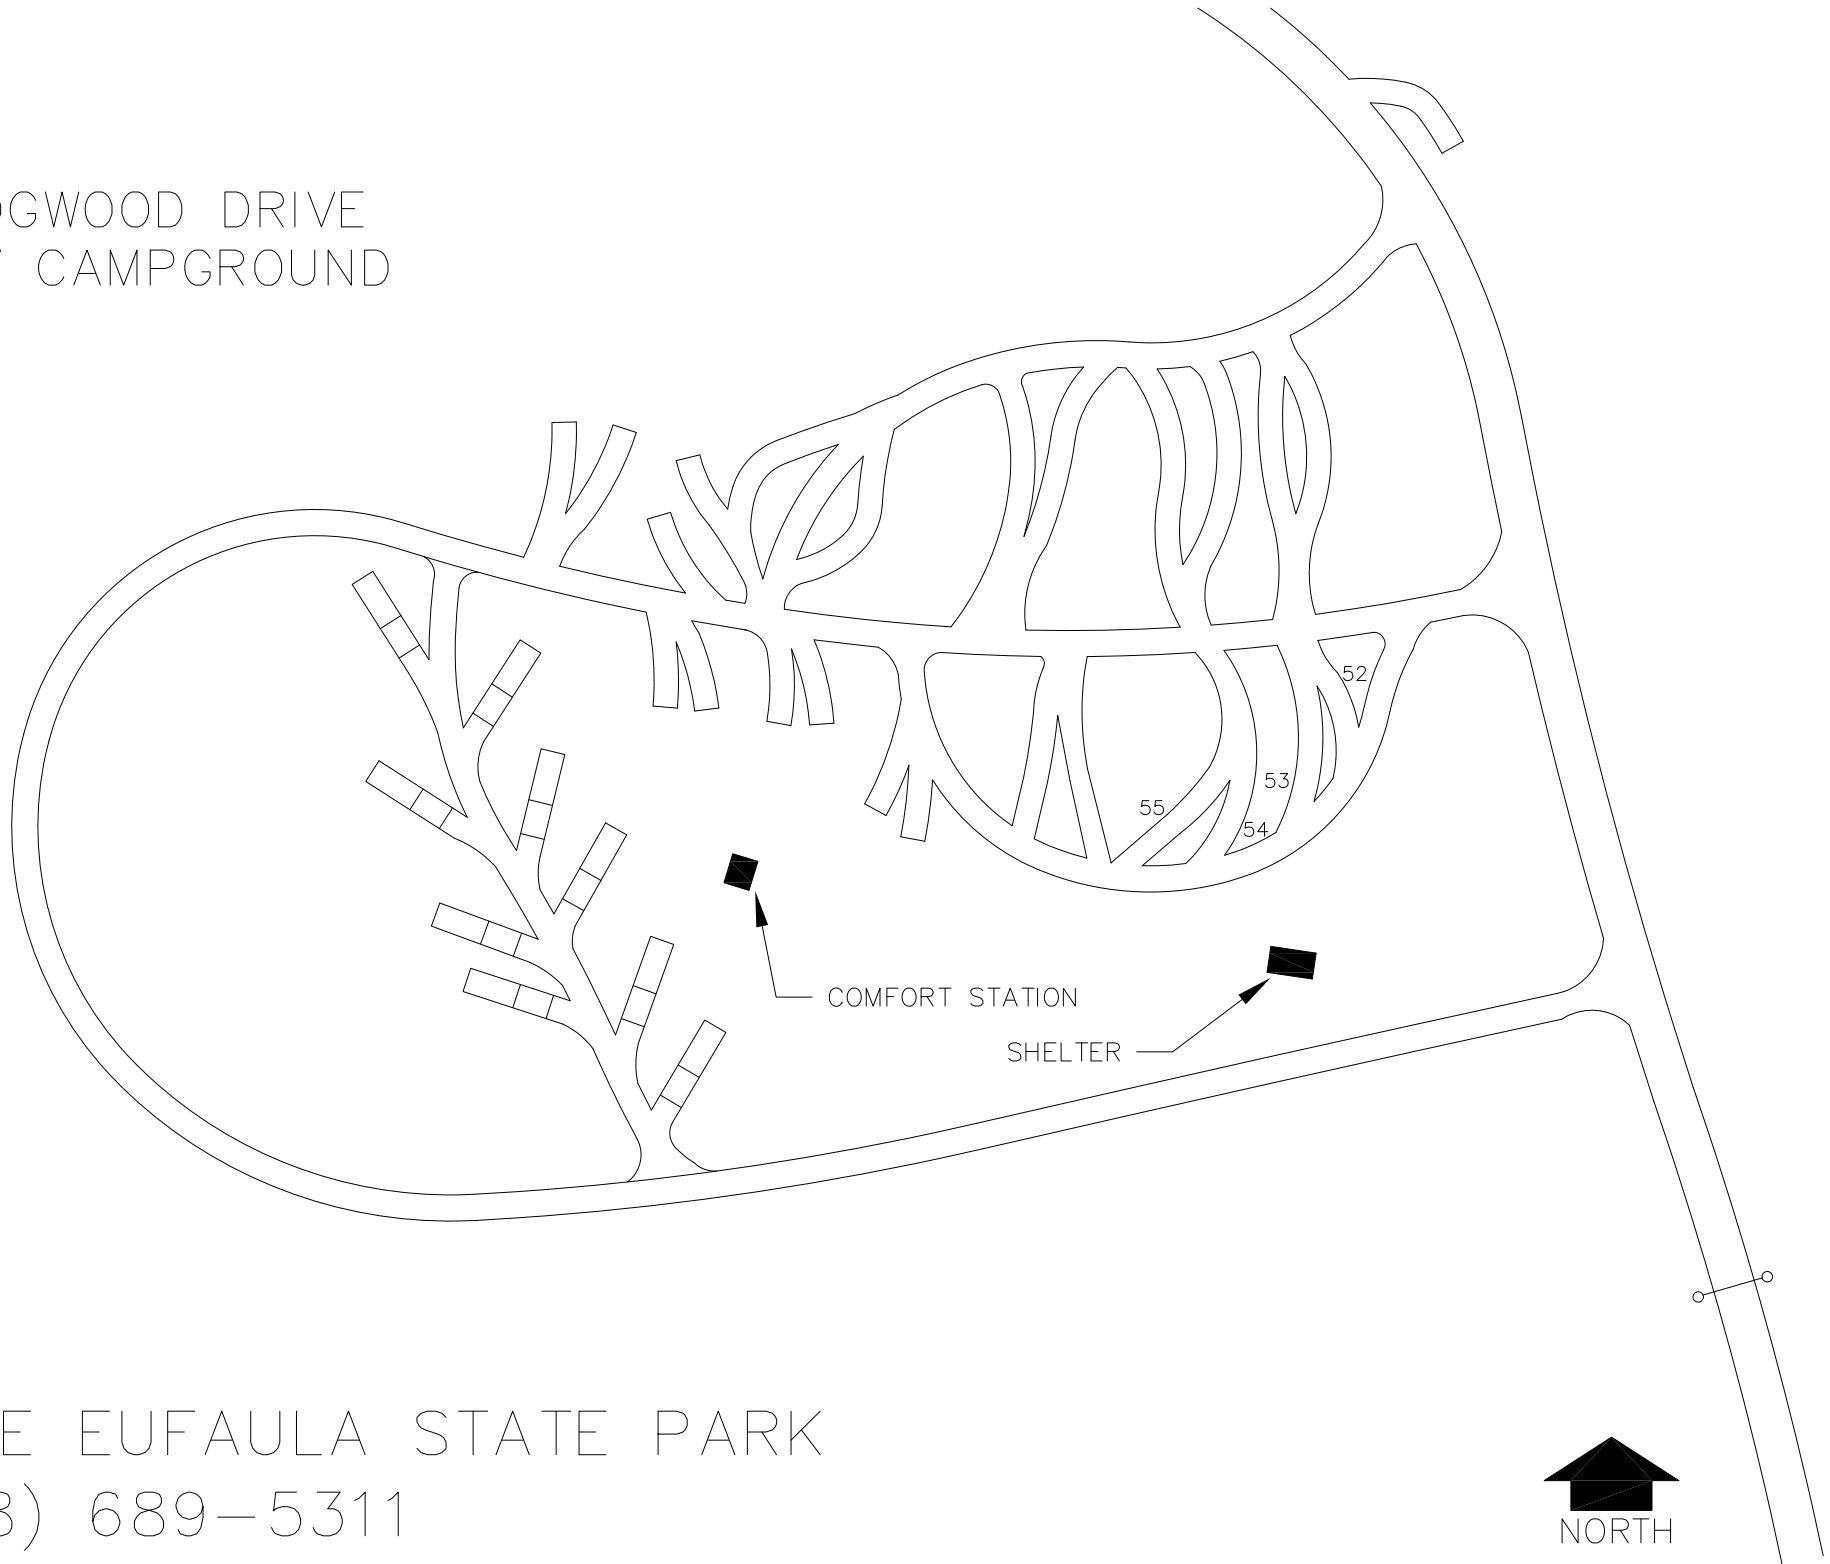

DOGWOOD DRIVE  
RV CAMPGROUND

LAKE EUFAULA STATE PARK  
(918) 689-5311