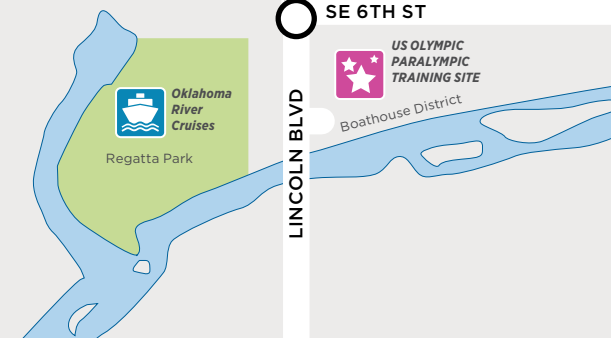

How To Catch the Discovery

The Discovery is a quick and convenient way to get around Downtown Oklahoma City.

- When the vehicle approaches, check the overhead sign above the windshield to be sure you're boarding the right bus.
- Passenger shelters and bus stop signs are located along the route. For your safety, drivers stop only at scheduled stops.
- Use the map on the back of this brochure to locate scheduled stops on the Downtown route, popular destinations and parking options.

The Downtown Discovery only stops at scheduled stops.

Due to street construction and closures in the downtown area, most service will be rerouted.

Please check gometro.org for detours.

This map is not drawn to scale.