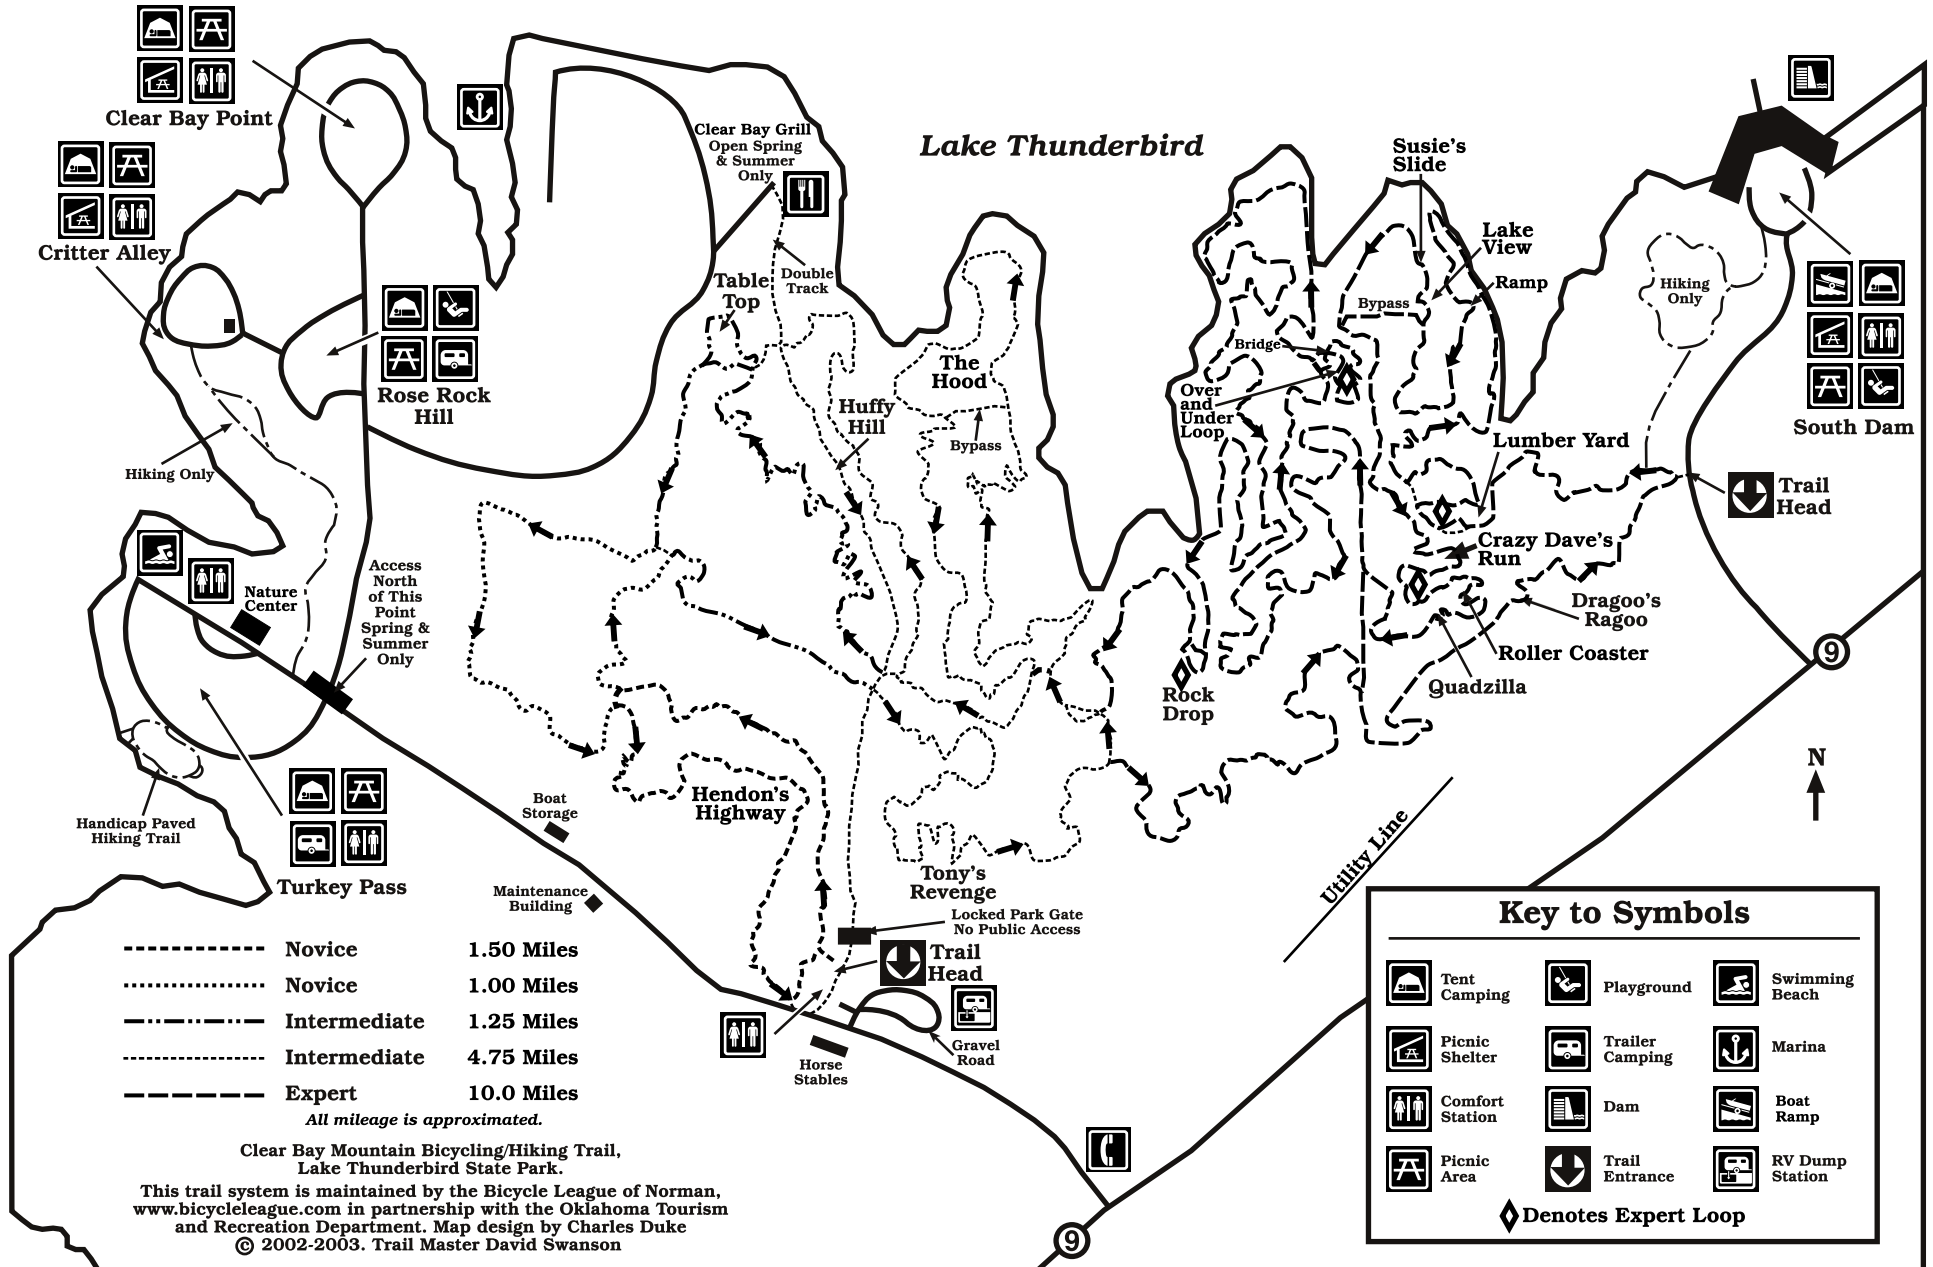

Clear Bay Trails

of Lake Thunderbird State Park

Key to Symbols

	Tent Camping		Playground		Swimming Beach
	Picnic Shelter		Trailer Camping		Marina
	Comfort Station		Dam		Boat Ramp
	Picnic Area		Trail Entrance		RV Dump Station

◆ Denotes Expert Loop