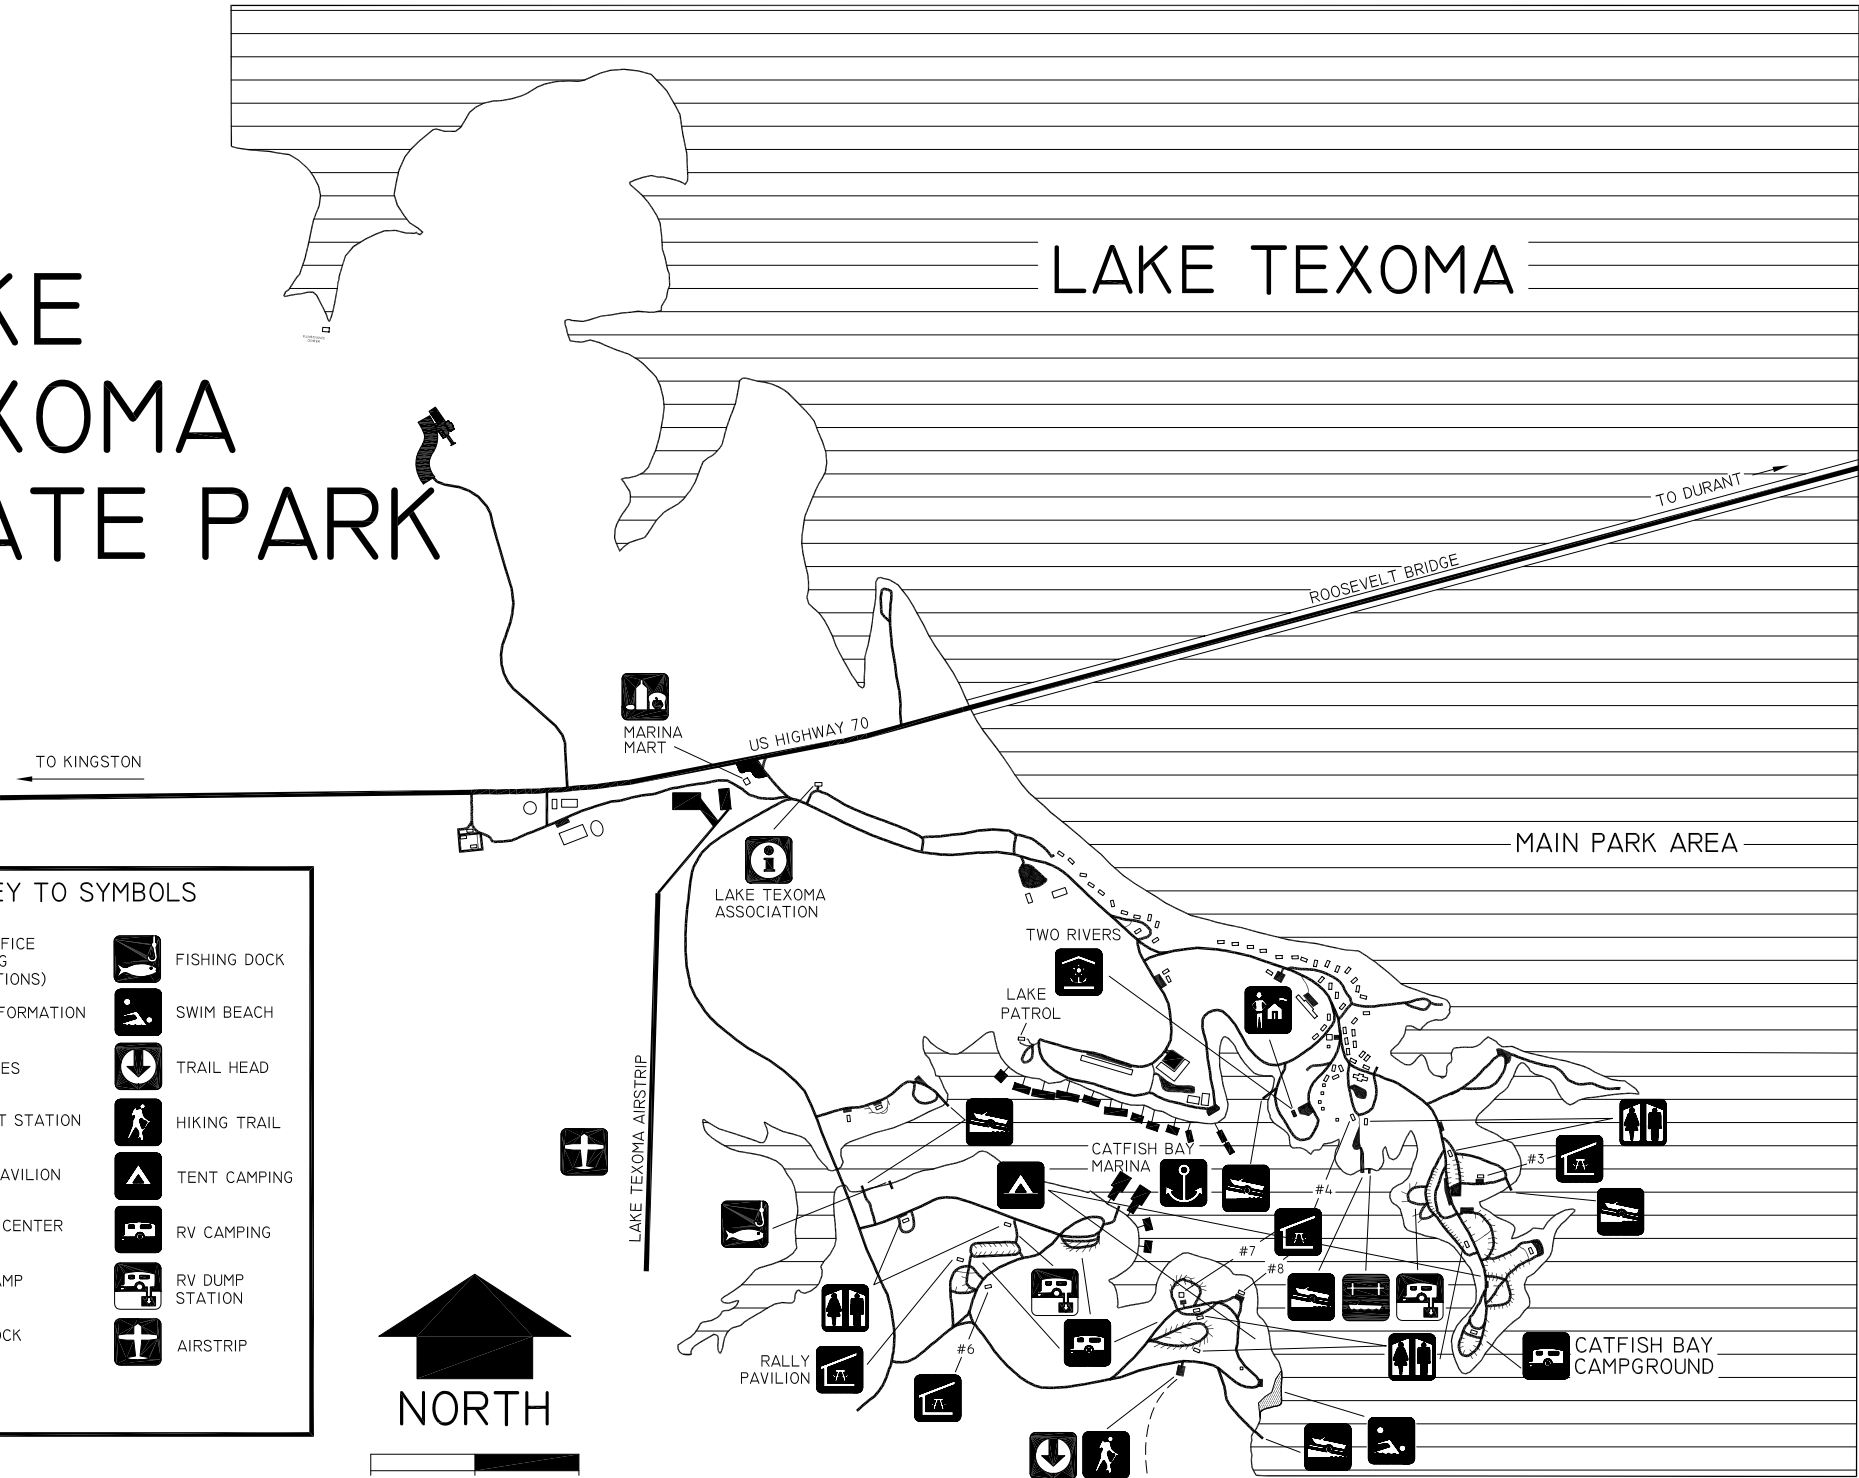

# LAKE TEXOMA STATE PARK

LAKE TEXOMA

## KEY TO SYMBOLS

	PARK OFFICE (CAMPING COLLECTIONS)		FISHING DOCK
	LAKE INFORMATION		SWIM BEACH
	GROCERIES		TRAIL HEAD
	COMFORT STATION		HIKING TRAIL
	PICNIC PAVILION		TENT CAMPING
	NATURE CENTER		RV CAMPING
	BOAT RAMP		RV DUMP STATION
	BOAT DOCK		AIRSTRIP
	MARINA		

NORTH

ROOSTER CREEK AREA