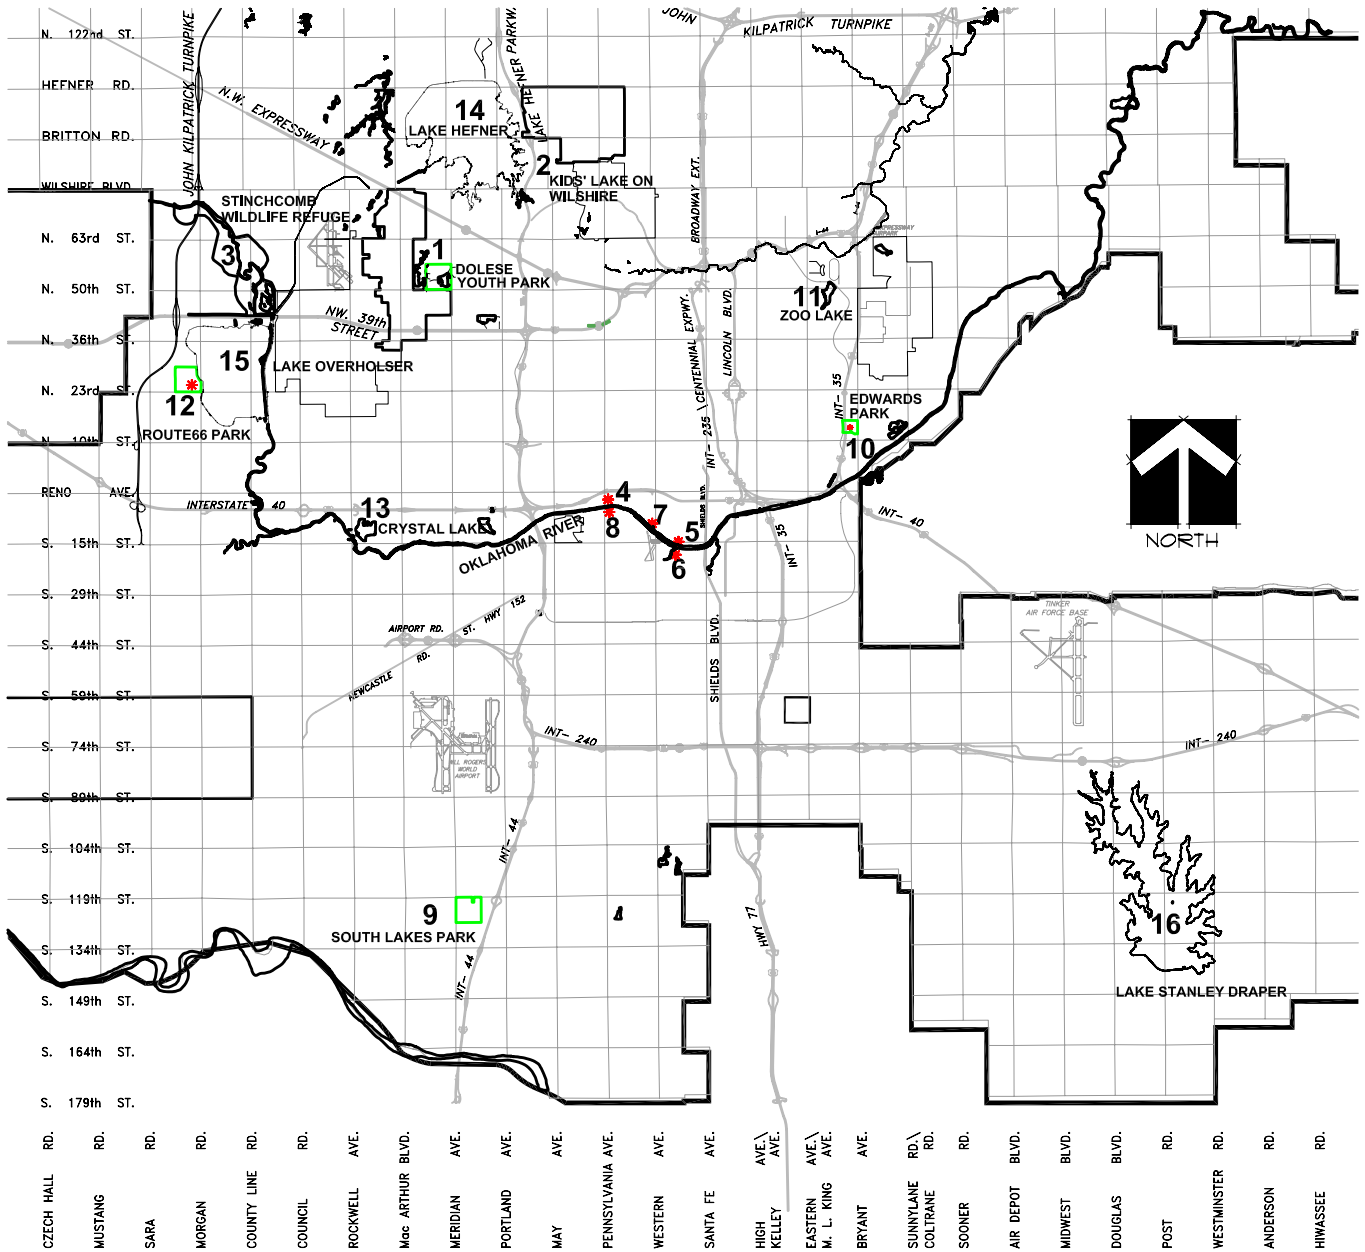

Oklahoma City Close to Home Fishing Waters

CLOSE TO HOME WATERS

1. Dolese Youth Park Pond (5105 NW 50th ST.)
2. Kids' Lake on Wilshire (3200 W. Wilshire Blvd.)
3. Stinchcomb Wildlife Refuge (5101 N. Stinchcomb Ave.)
4. Oklahoma River
5. Oklahoma River, Walker North (North of River, West of Walker Ave.)
6. Oklahoma River Wetland Pond, Walker South (South of River, West of Walker Ave.)
7. Oklahoma River Wetland Pond, North side of River, West of Western Ave.
8. Oklahoma River Wetland Pond, South side of River, east of Penn. Ave.
9. South Lakes Park East and West Ponds (4302 SW 119th ST.)
10. Edwards Park Fishing Lake (1515 N. Bryant Ave.)
11. Zoo lake (2101 NE 50th ST.)
12. Route 66 Park Ponds (33350 W. Overholser Dr)
13. Crystal Lake (6625 SW 15th ST)

OTHER PUBLIC WATERS

14. Lake Hefner
15. Lake Overholser
16. Lake Stanley Draper

For More Information Call 755-4014