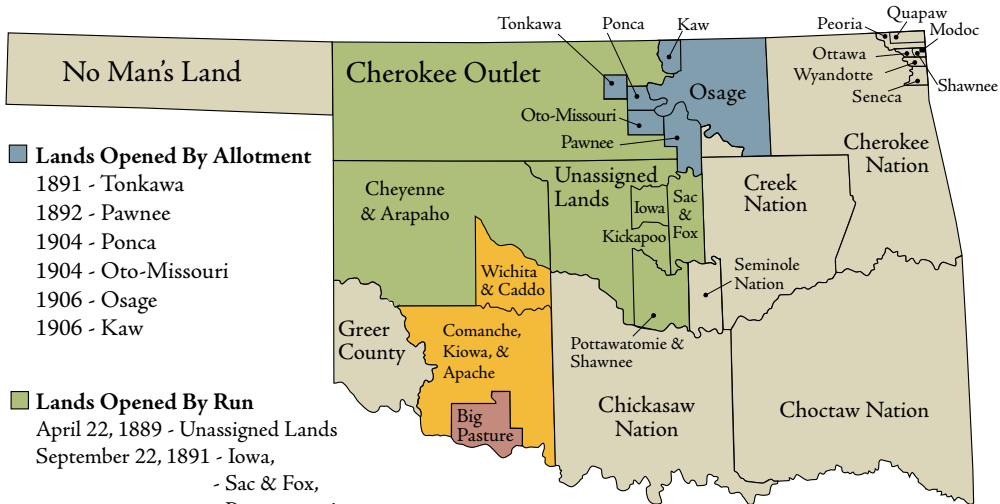

# OKLAHOMA LAND OPENINGS

## ■ Lands Opened By Allotment

- 1891 - Tonkawa
- 1892 - Pawnee
- 1904 - Ponca
- 1904 - Oto-Missouri
- 1906 - Osage
- 1906 - Kaw

## ■ Lands Opened By Run

- April 22, 1889 - Unassigned Lands
- September 22, 1891 - Iowa,
  - Sac & Fox,
  - Pottawatomie & Shawnee
- April 19, 1892 - Cheyenne & Arapaho
- September 16, 1893 - Cherokee Outlet
- May 23, 1895 - Kickapoo

## ■ Lands Opened By Lottery

- July 9 to August 6, 1901 - Wichita and Caddo
  - Comanche, Kiowa & Apache